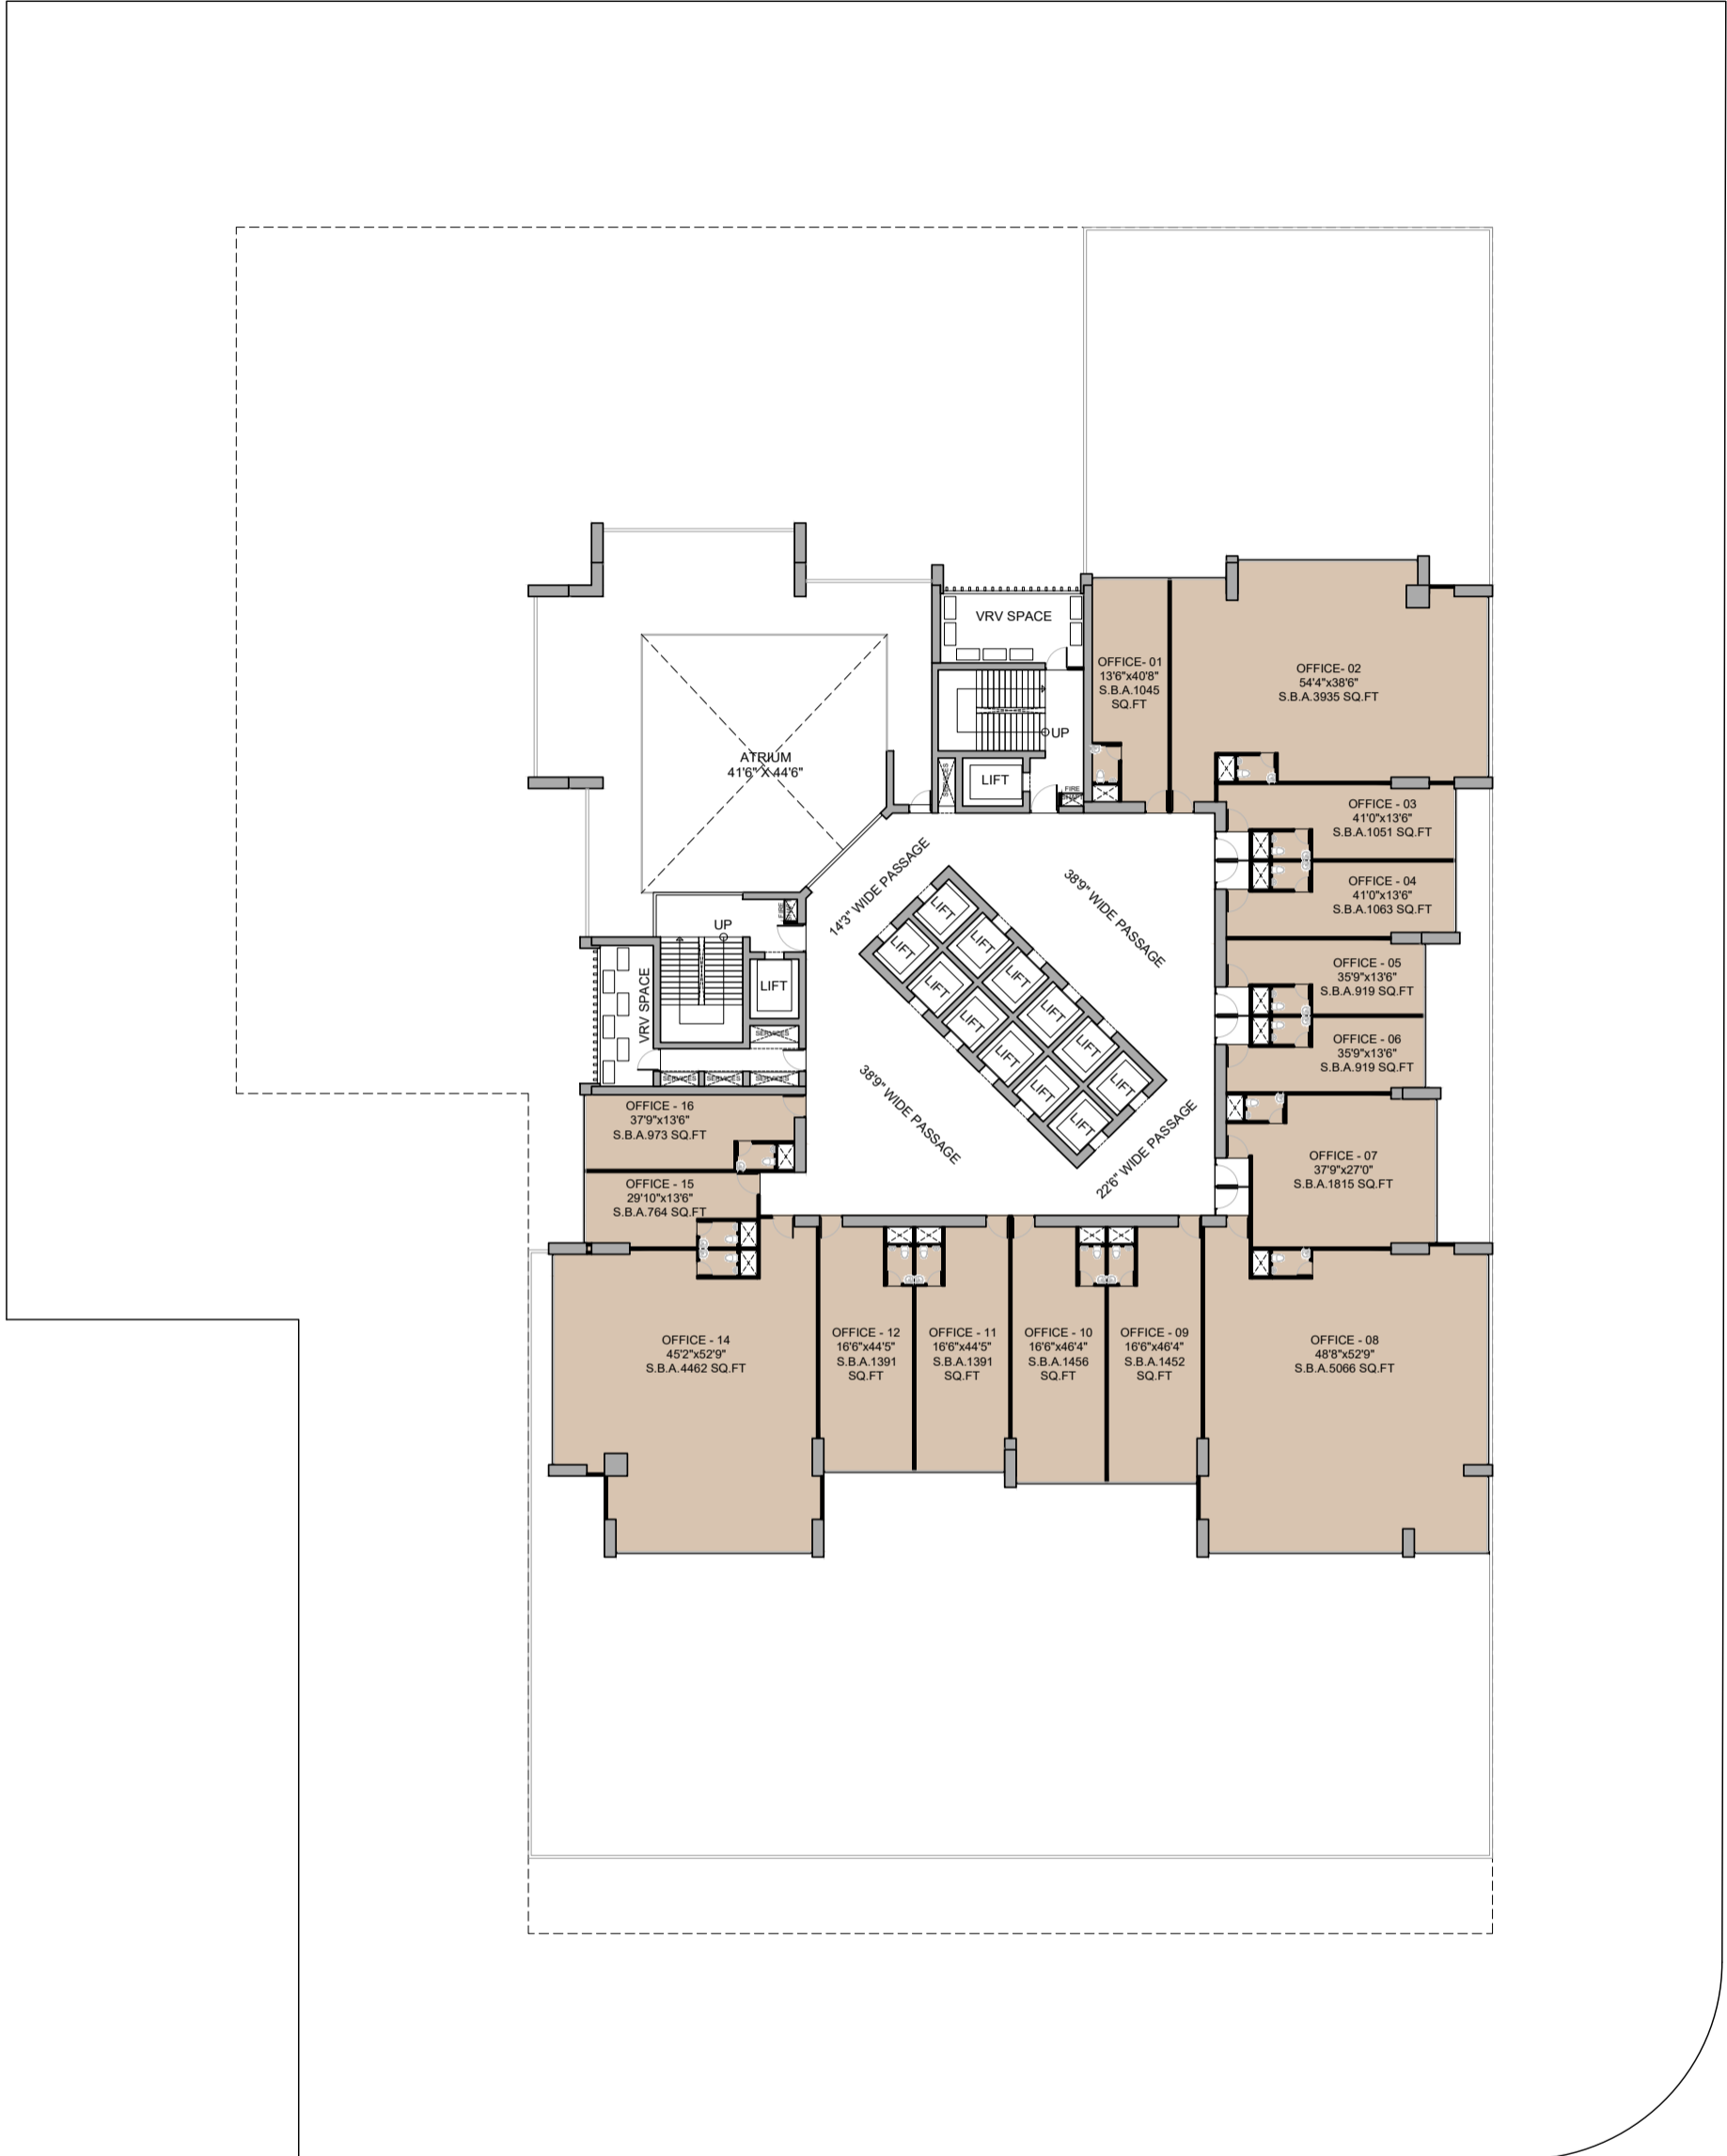

COMMERCIAL @ SG HIGHWAY

CONCEPT PRESENTATION 11

Date - 17-01-2024

PLANS

GROUND FLOOR PLAN

30 MT. WIDE ROAD

SG HIGHWAY

1st FLOOR PLAN

13th FLOOR PLAN

30 MT. WIDE ROAD

SG HIGHWAY

14th FLOOR PLAN

30 MT. WIDE ROAD

SG HIGHWAY

15th FLOOR PLAN

30 MT. WIDE ROAD

SG HIGHWAY

16th FLOOR PLAN

30 MT. WIDE ROAD

SG HIGHWAY

17th FLOOR PLAN

30 MT. WIDE ROAD

SG HIGHWAY

18th FLOOR PLAN

30 MT. WIDE ROAD

SG HIGHWAY

19th FLOOR PLAN

30 MT. WIDE ROAD

SG HIGHWAY

20th FLOOR PLAN SKIP FLOOR

30 MT. WIDE ROAD

SG HIGHWAY