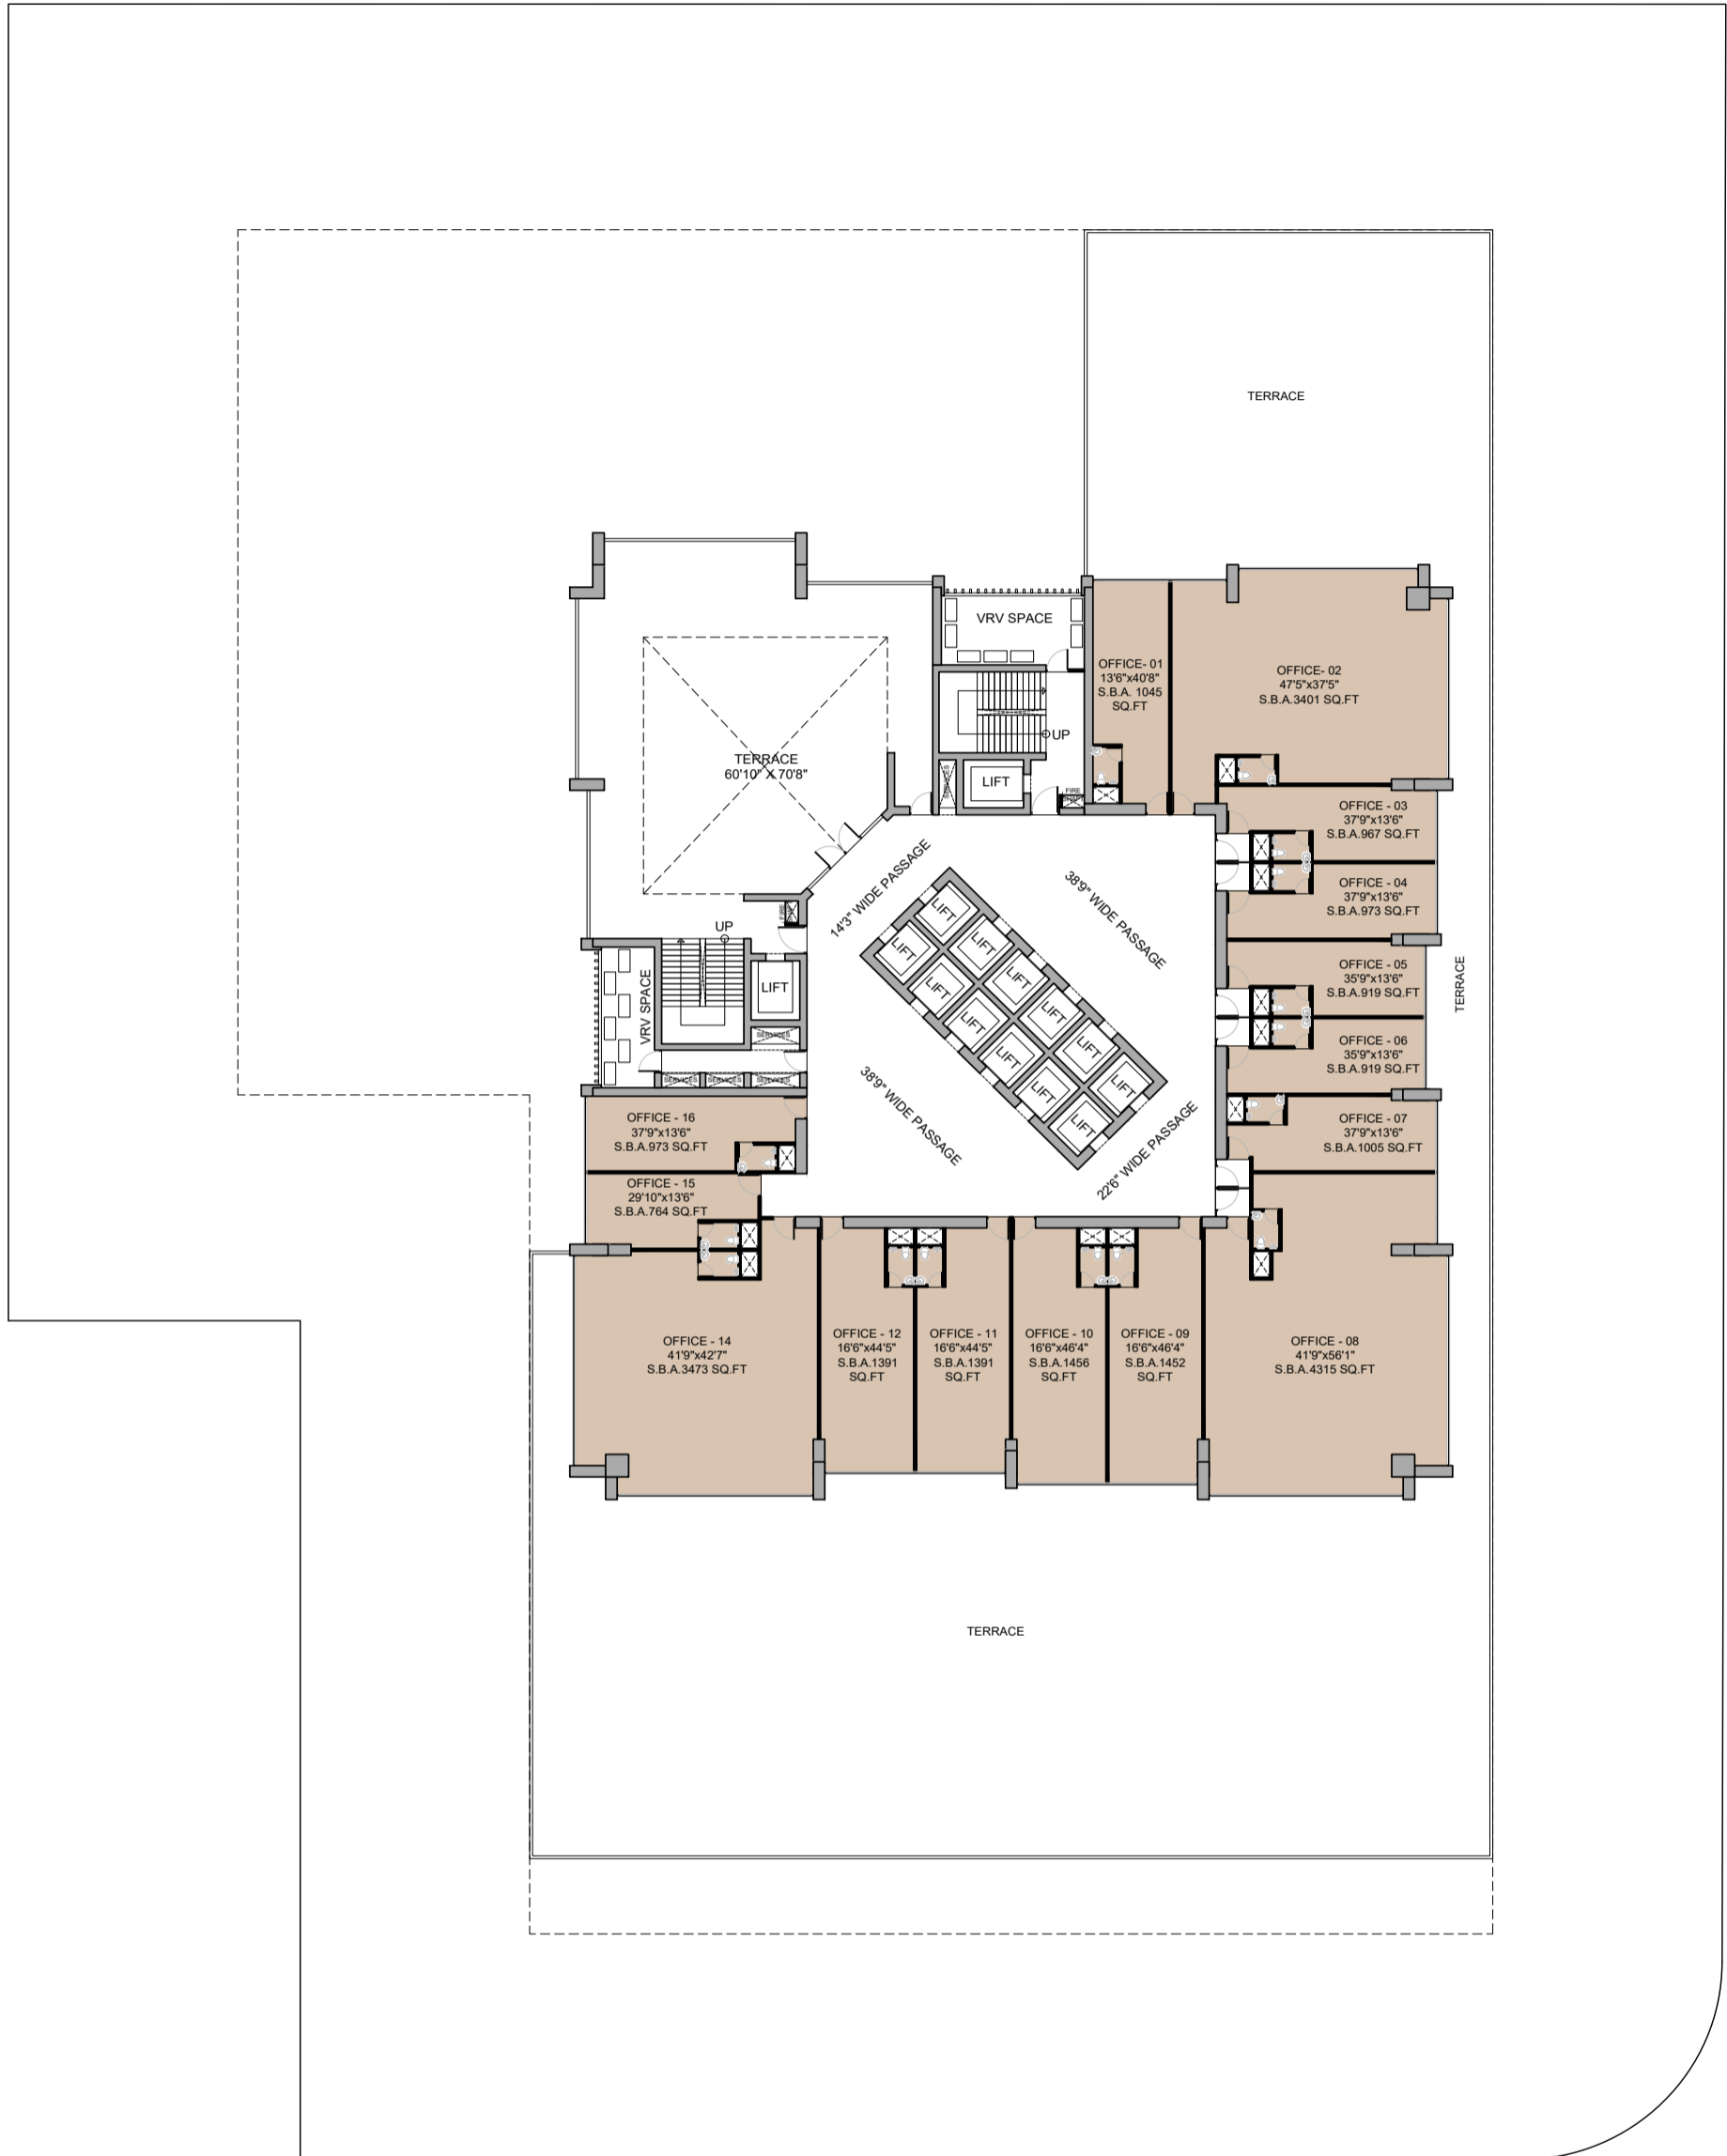

COMMERCIAL @ SG HIGHWAY

CONCEPT PRESENTATION 11

Date - 17-01-2024

PLANS

GROUND FLOOR PLAN

30 MT. WIDE ROAD

SG HIGHWAY

1st FLOOR PLAN

30 MT. WIDE ROAD

SG HIGHWAY

2nd & 3rd FLOOR PLAN

30 MT. WIDE ROAD

SG HIGHWAY

4th FLOOR PLAN

30 MT. WIDE ROAD

SG HIGHWAY

5th FLOOR PLAN

30 MT. WIDE ROAD

SG HIGHWAY

6th FLOOR PLAN

30 MT. WIDE ROAD

SG HIGHWAY

7th FLOOR PLAN

30 MT. WIDE ROAD

SG HIGHWAY

8th FLOOR PLAN

30 MT. WIDE ROAD

SG HIGHWAY

9th FLOOR PLAN

30 MT. WIDE ROAD

SG HIGHWAY

10th FLOOR PLAN