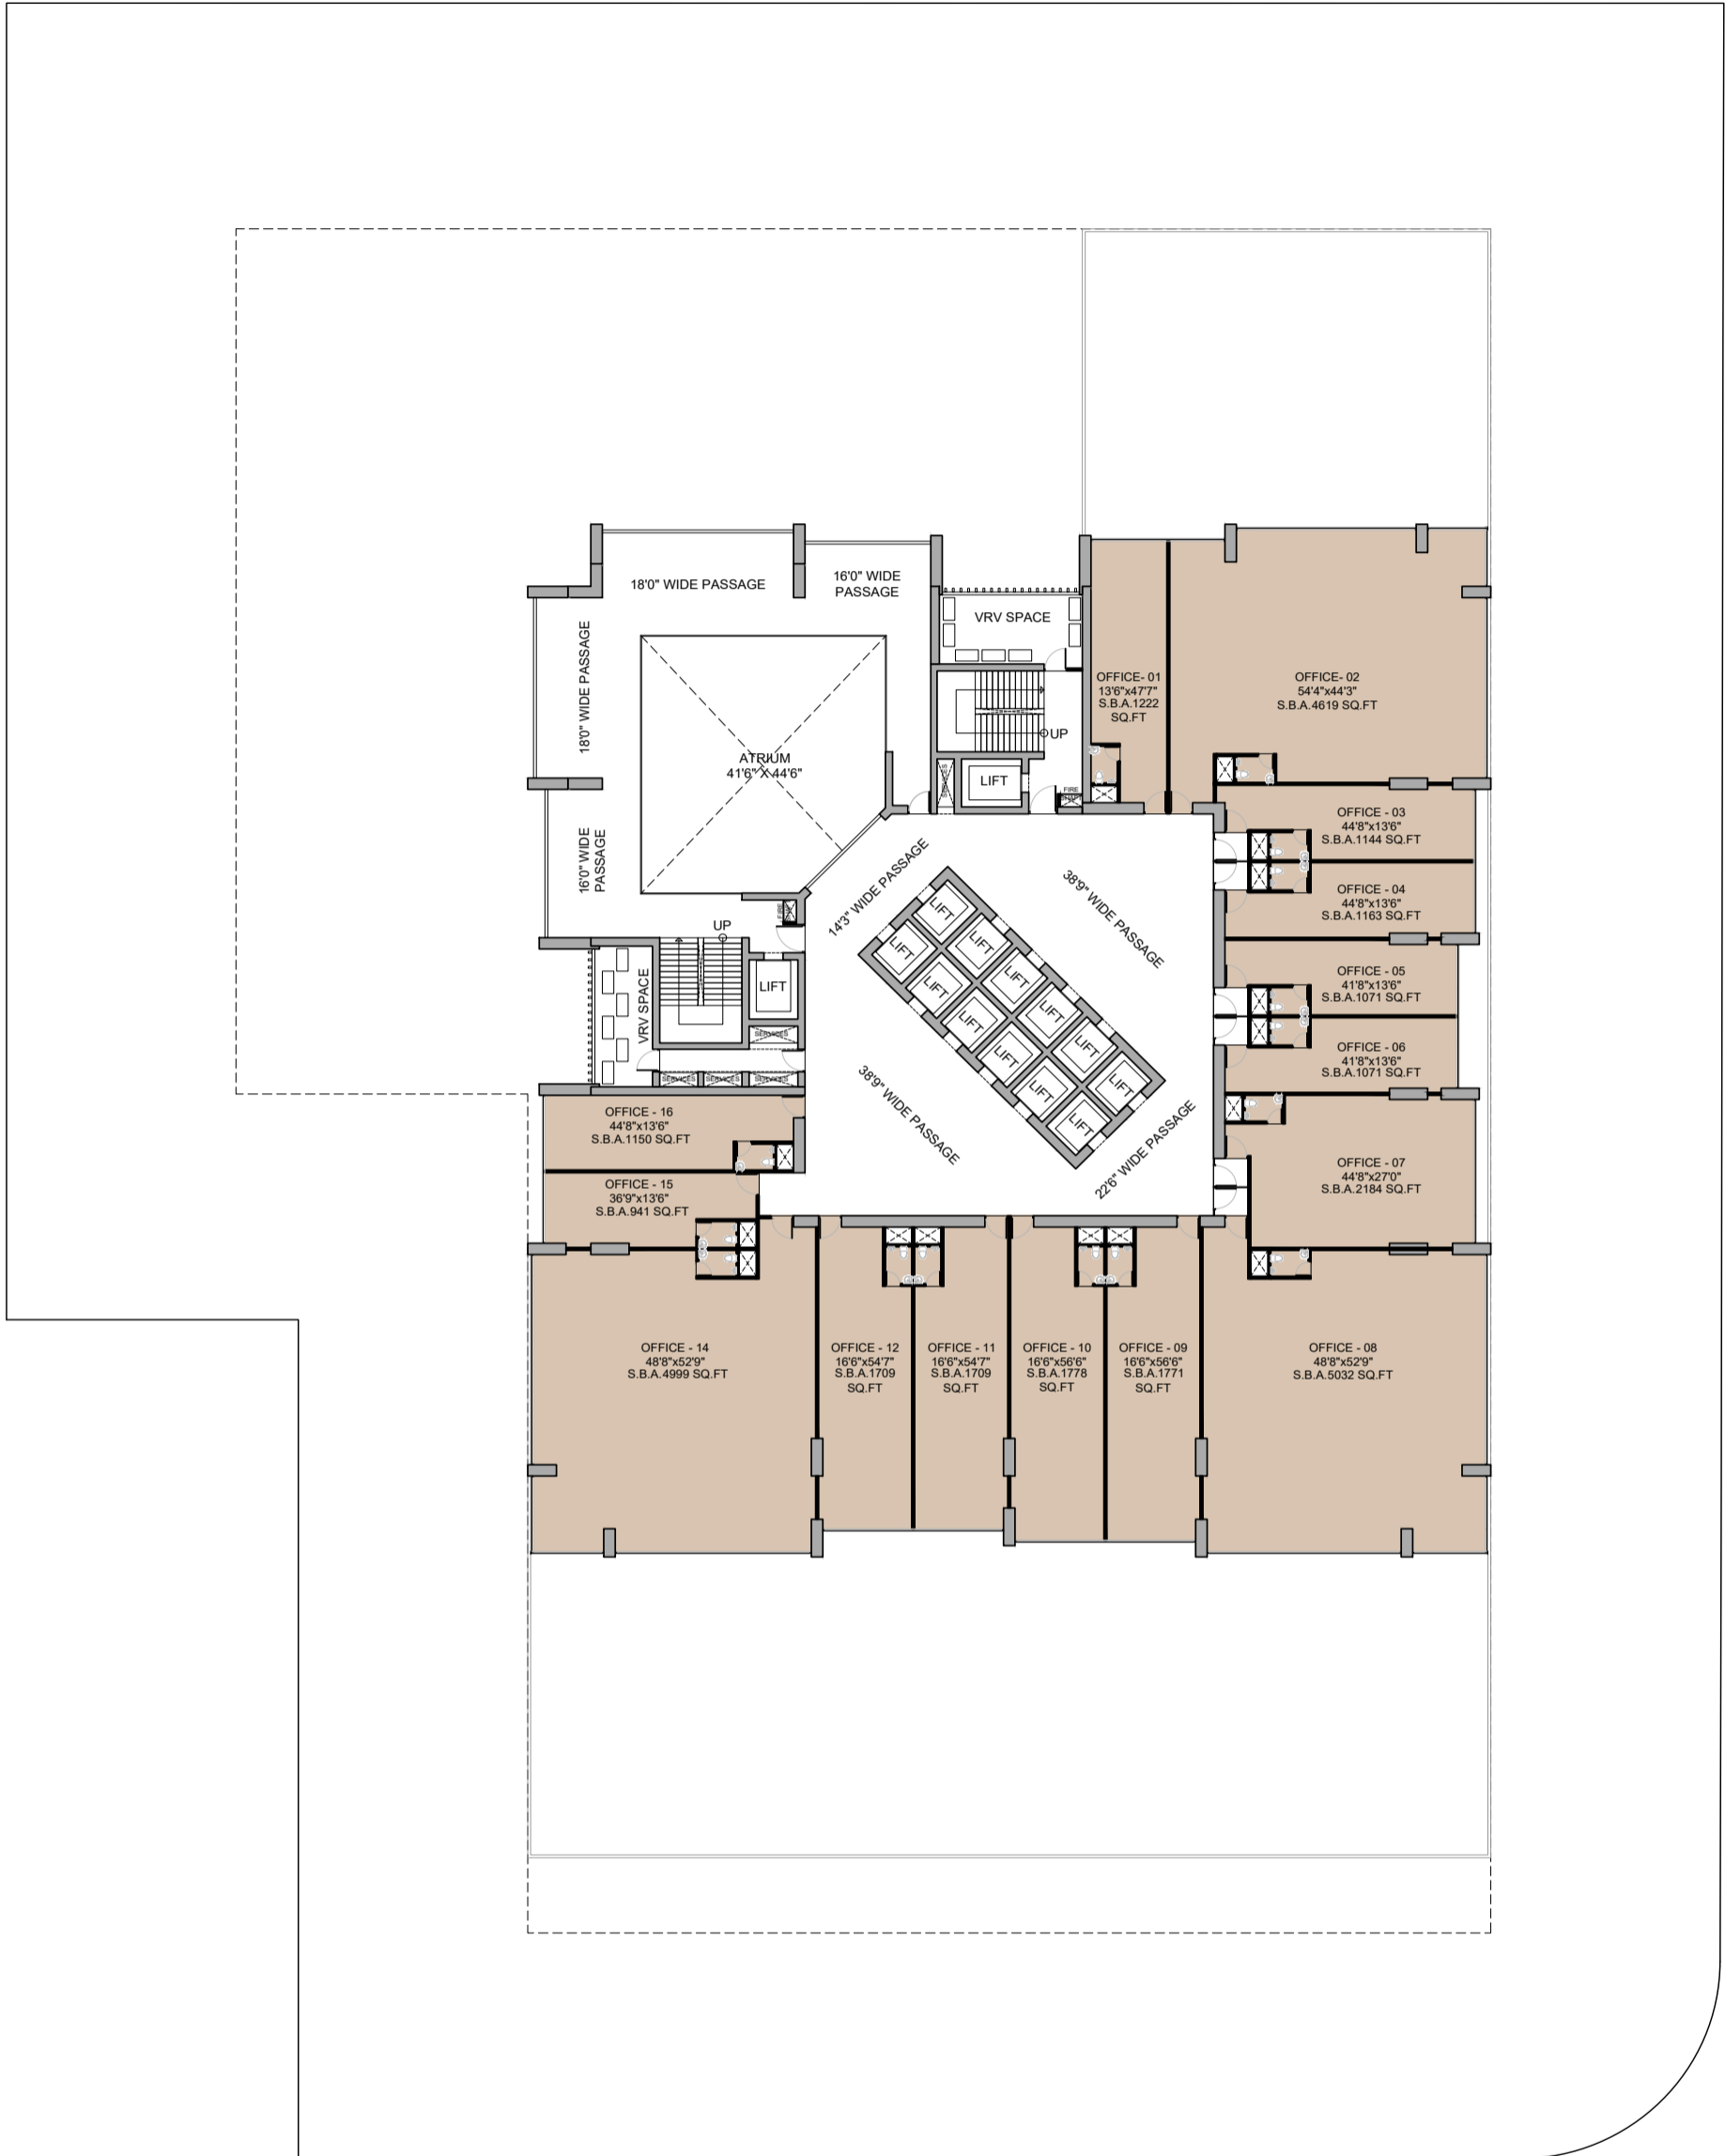

COMMERCIAL @ SG HIGHWAY

CONCEPT PRESENTATION 11

Date - 17-01-2024

PLANS

GROUND FLOOR PLAN

30 MT. WIDE ROAD

SG HIGHWAY

1st FLOOR PLAN

SG HIGHWAY

24TH FLOOR PLAN

30 MT. WIDE ROAD

SG HIGHWAY

25TH FLOOR PLAN

30 MT. WIDE ROAD

SG HIGHWAY

26TH FLOOR PLAN

30 MT. WIDE ROAD

SG HIGHWAY

27TH FLOOR PLAN

30 MT. WIDE ROAD

SG HIGHWAY

28TH FLOOR PLAN

30 MT. WIDE ROAD

SG HIGHWAY