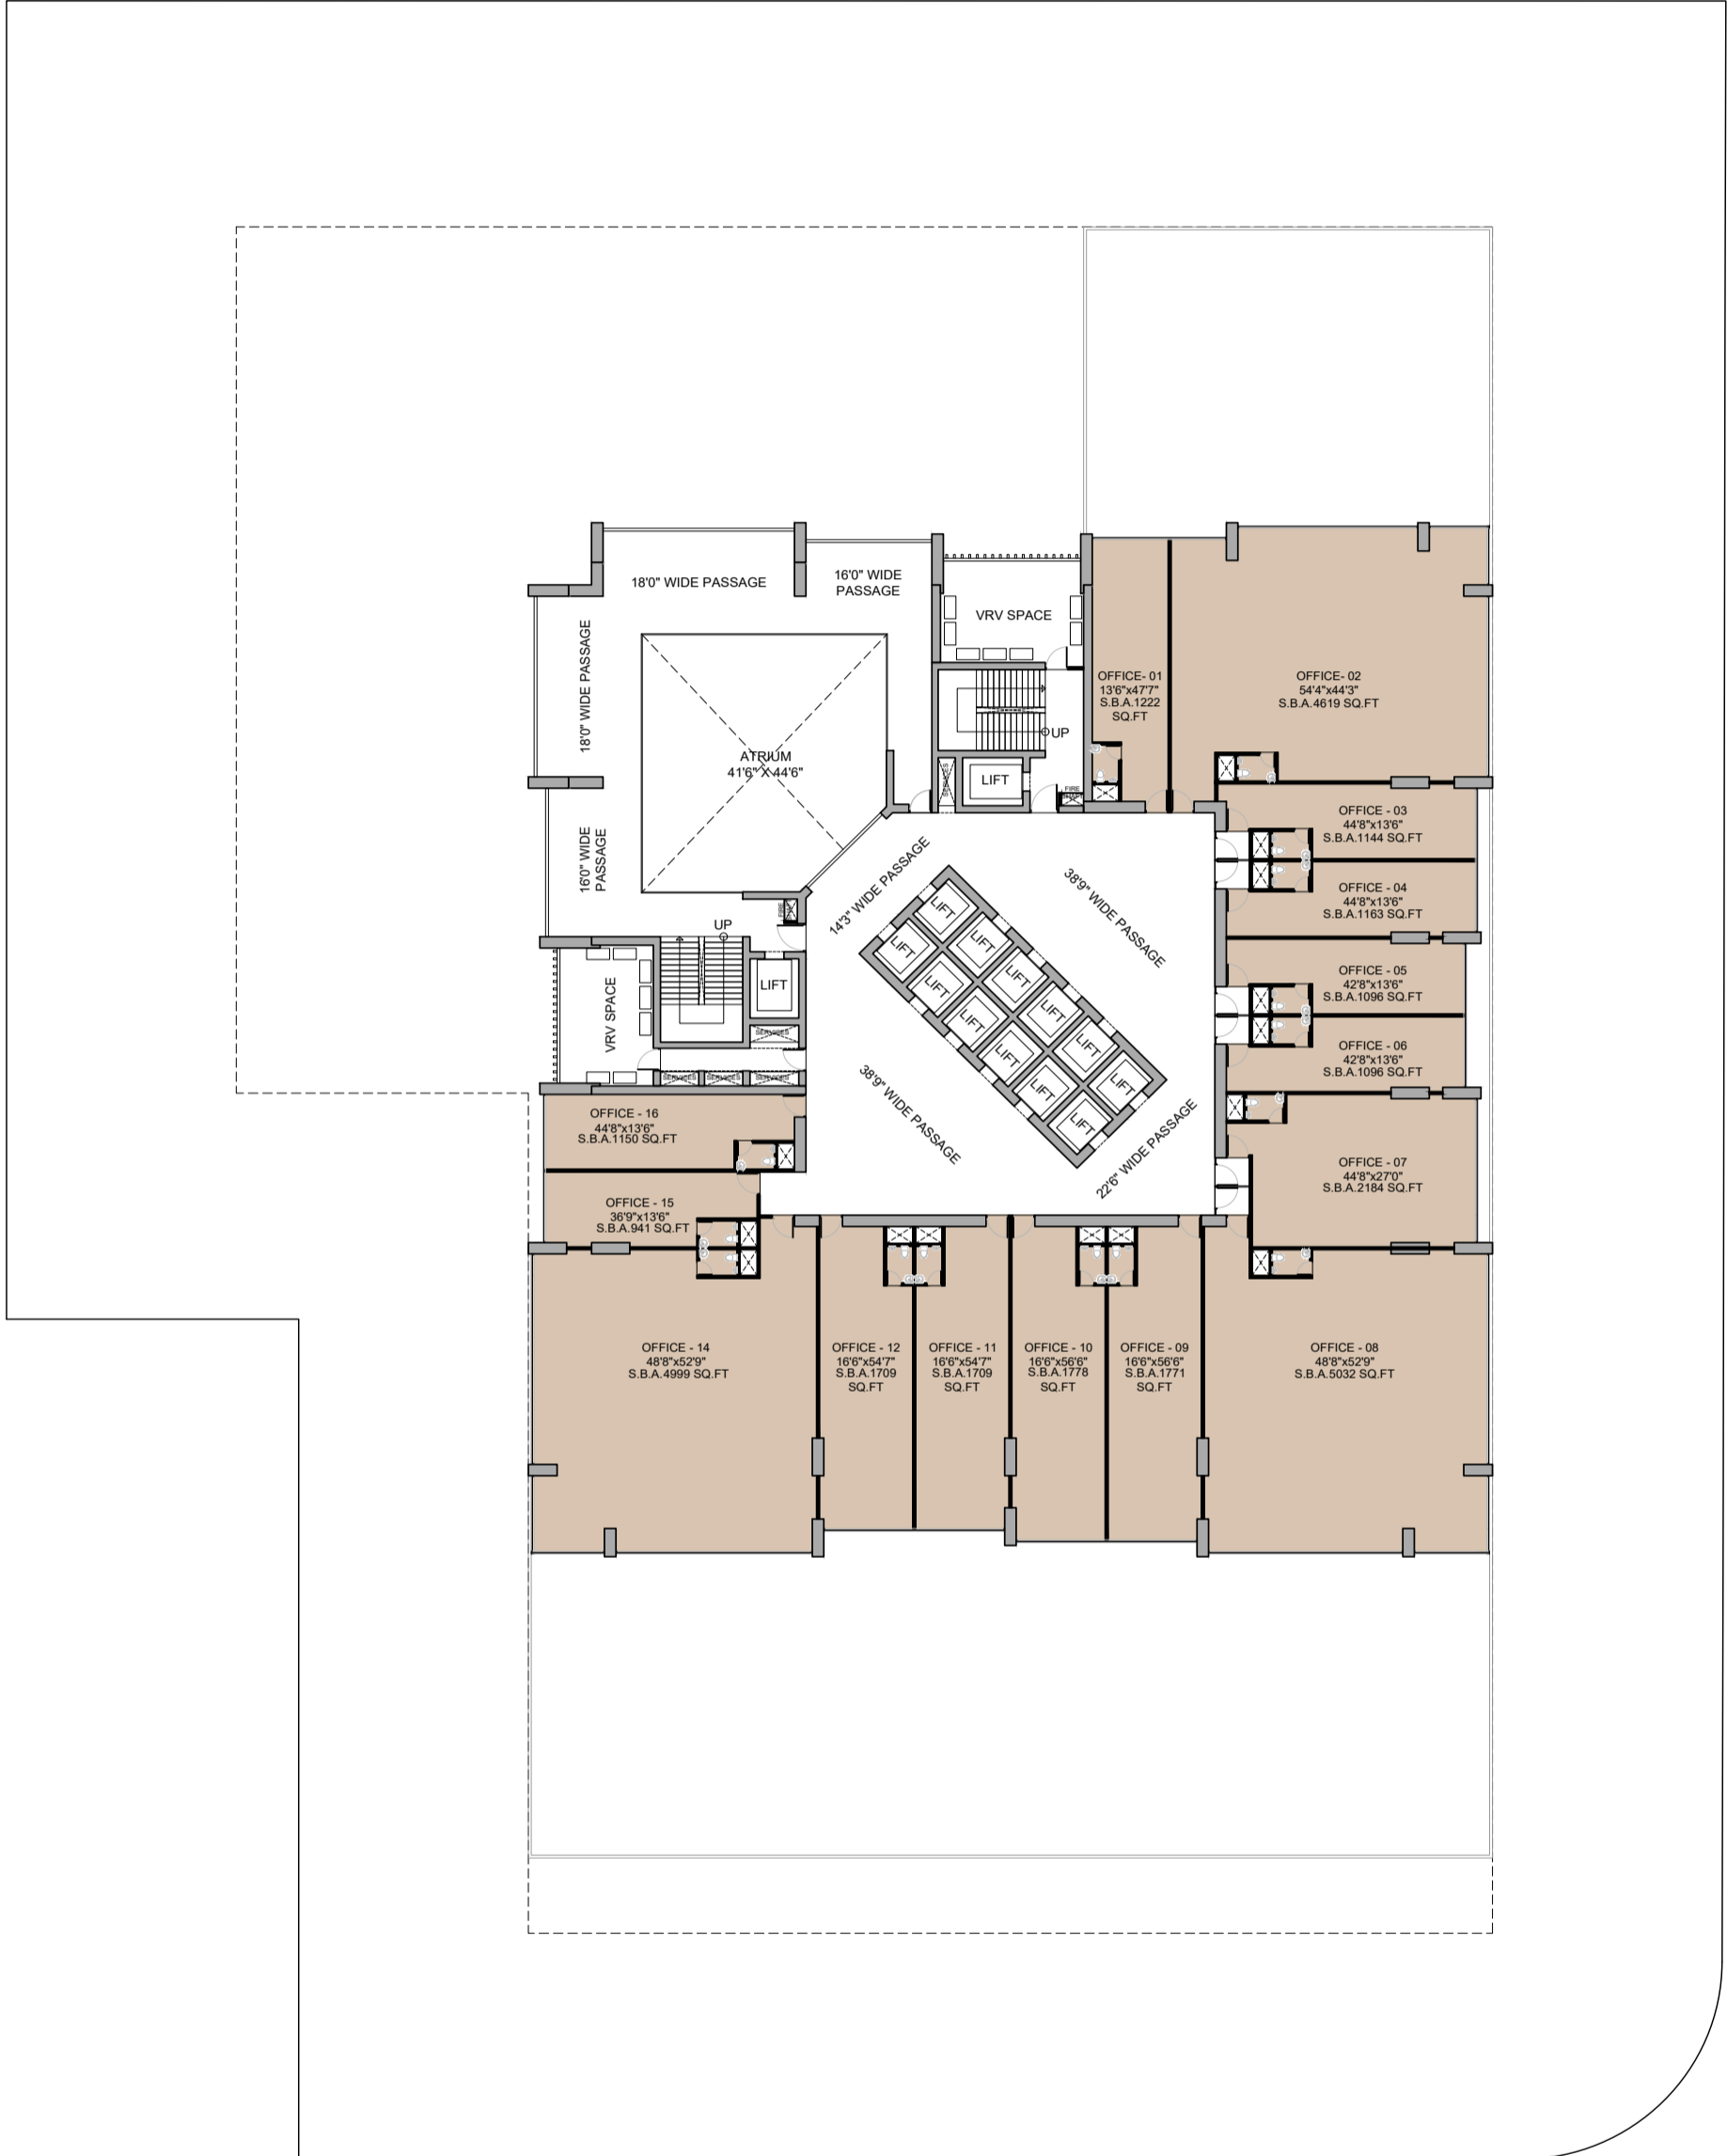

COMMERCIAL @ SG HIGHWAY

CONCEPT PRESENTATION 11

Date - 17-01-2024

PLANS

GROUND FLOOR PLAN

30 MT. WIDE ROAD

SG HIGHWAY

1st FLOOR PLAN

30 MT. WIDE ROAD

SG HIGHWAY

27TH FLOOR PLAN

30 MT. WIDE ROAD

SG HIGHWAY

28TH FLOOR PLAN

30 MT. WIDE ROAD

SG HIGHWAY

29TH FLOOR PLAN

30TH FLOOR PLAN

30 MT. WIDE ROAD

SG HIGHWAY

31ST FLOOR PLAN

30 MT. WIDE ROAD

SG HIGHWAY

32ND FLOOR PLAN

30 MT. WIDE ROAD

SG HIGHWAY

33RD FLOOR TERRACE PLAN

SG HIGHWAY