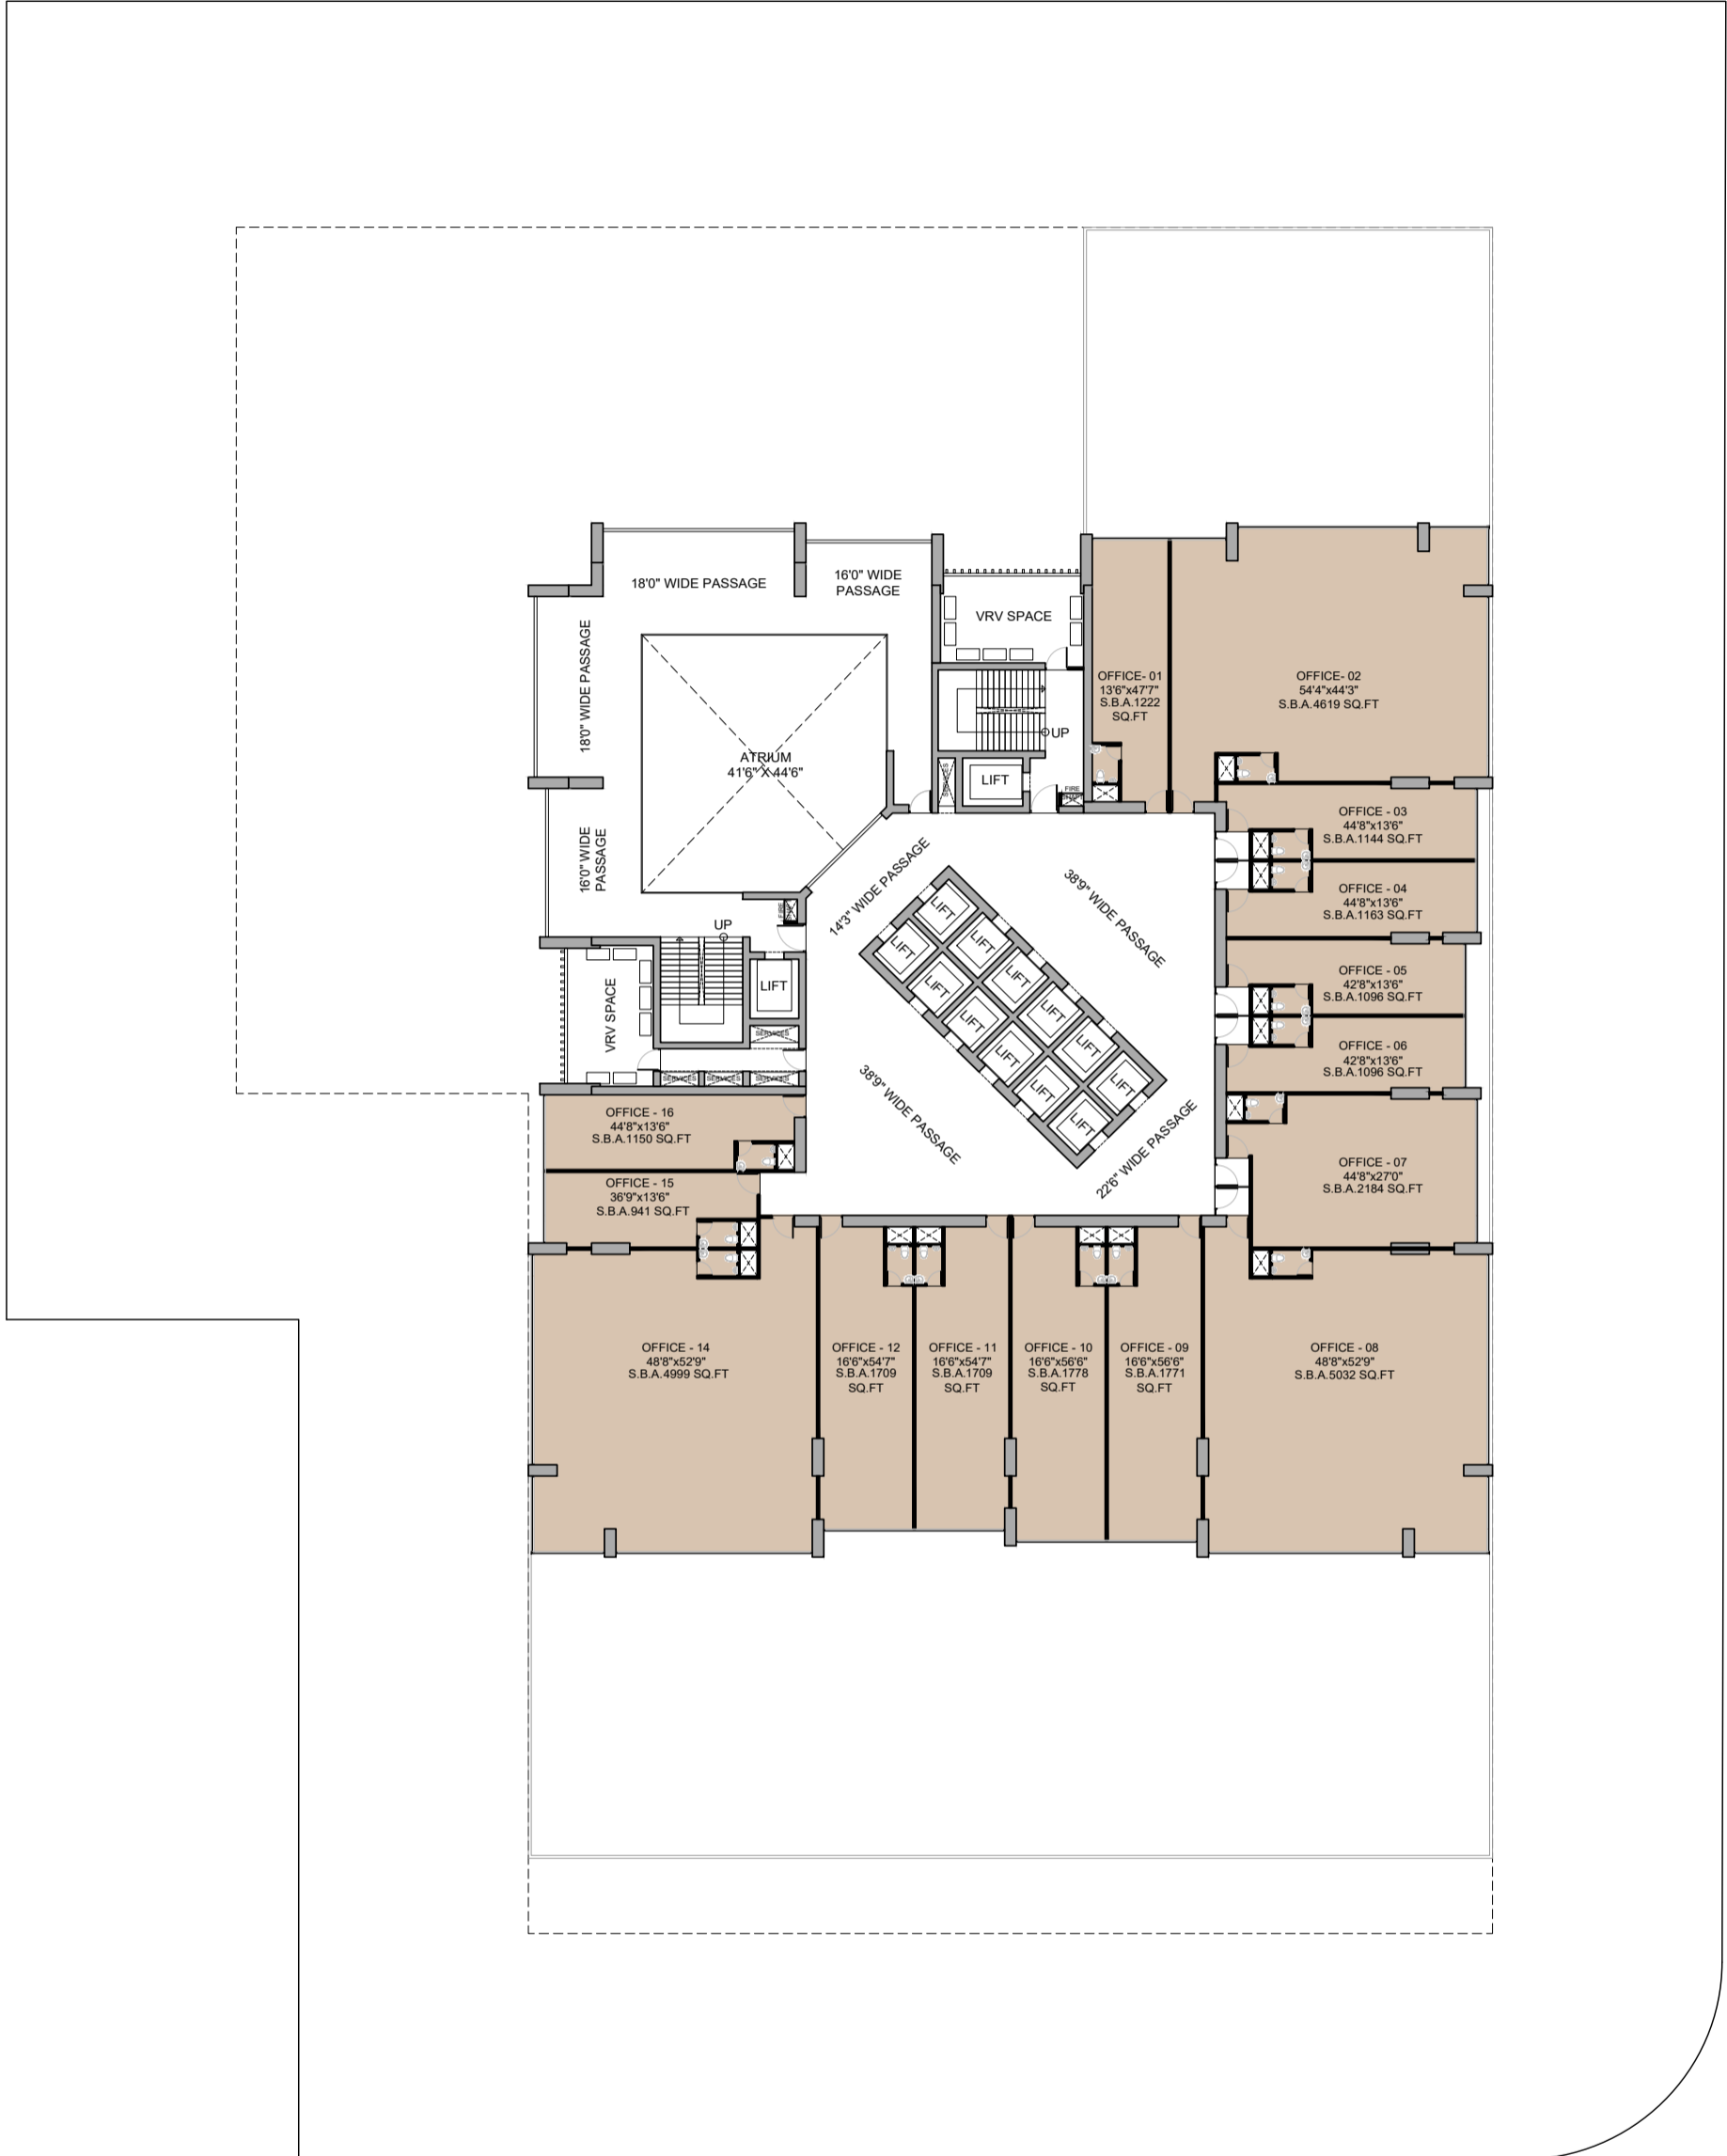

COMMERCIAL @ SG HIGHWAY

CONCEPT PRESENTATION 11

Date - 17-01-2024

PLANS

GROUND FLOOR PLAN

30 MT. WIDE ROAD

SG HIGHWAY

1st FLOOR PLAN

30 MT. WIDE ROAD

SG HIGHWAY

27TH FLOOR PLAN

30 MT. WIDE ROAD

SG HIGHWAY

28TH FLOOR PLAN

30 MT. WIDE ROAD

SG HIGHWAY

29TH FLOOR PLAN

30TH FLOOR PLAN

30 MT. WIDE ROAD

SG HIGHWAY

31ST FLOOR PLAN

30 MT. WIDE ROAD

SG HIGHWAY

32ND FLOOR PLAN

30 MT. WIDE ROAD

SG HIGHWAY

33RD FLOOR TERRACE PLAN

SG HIGHWAY