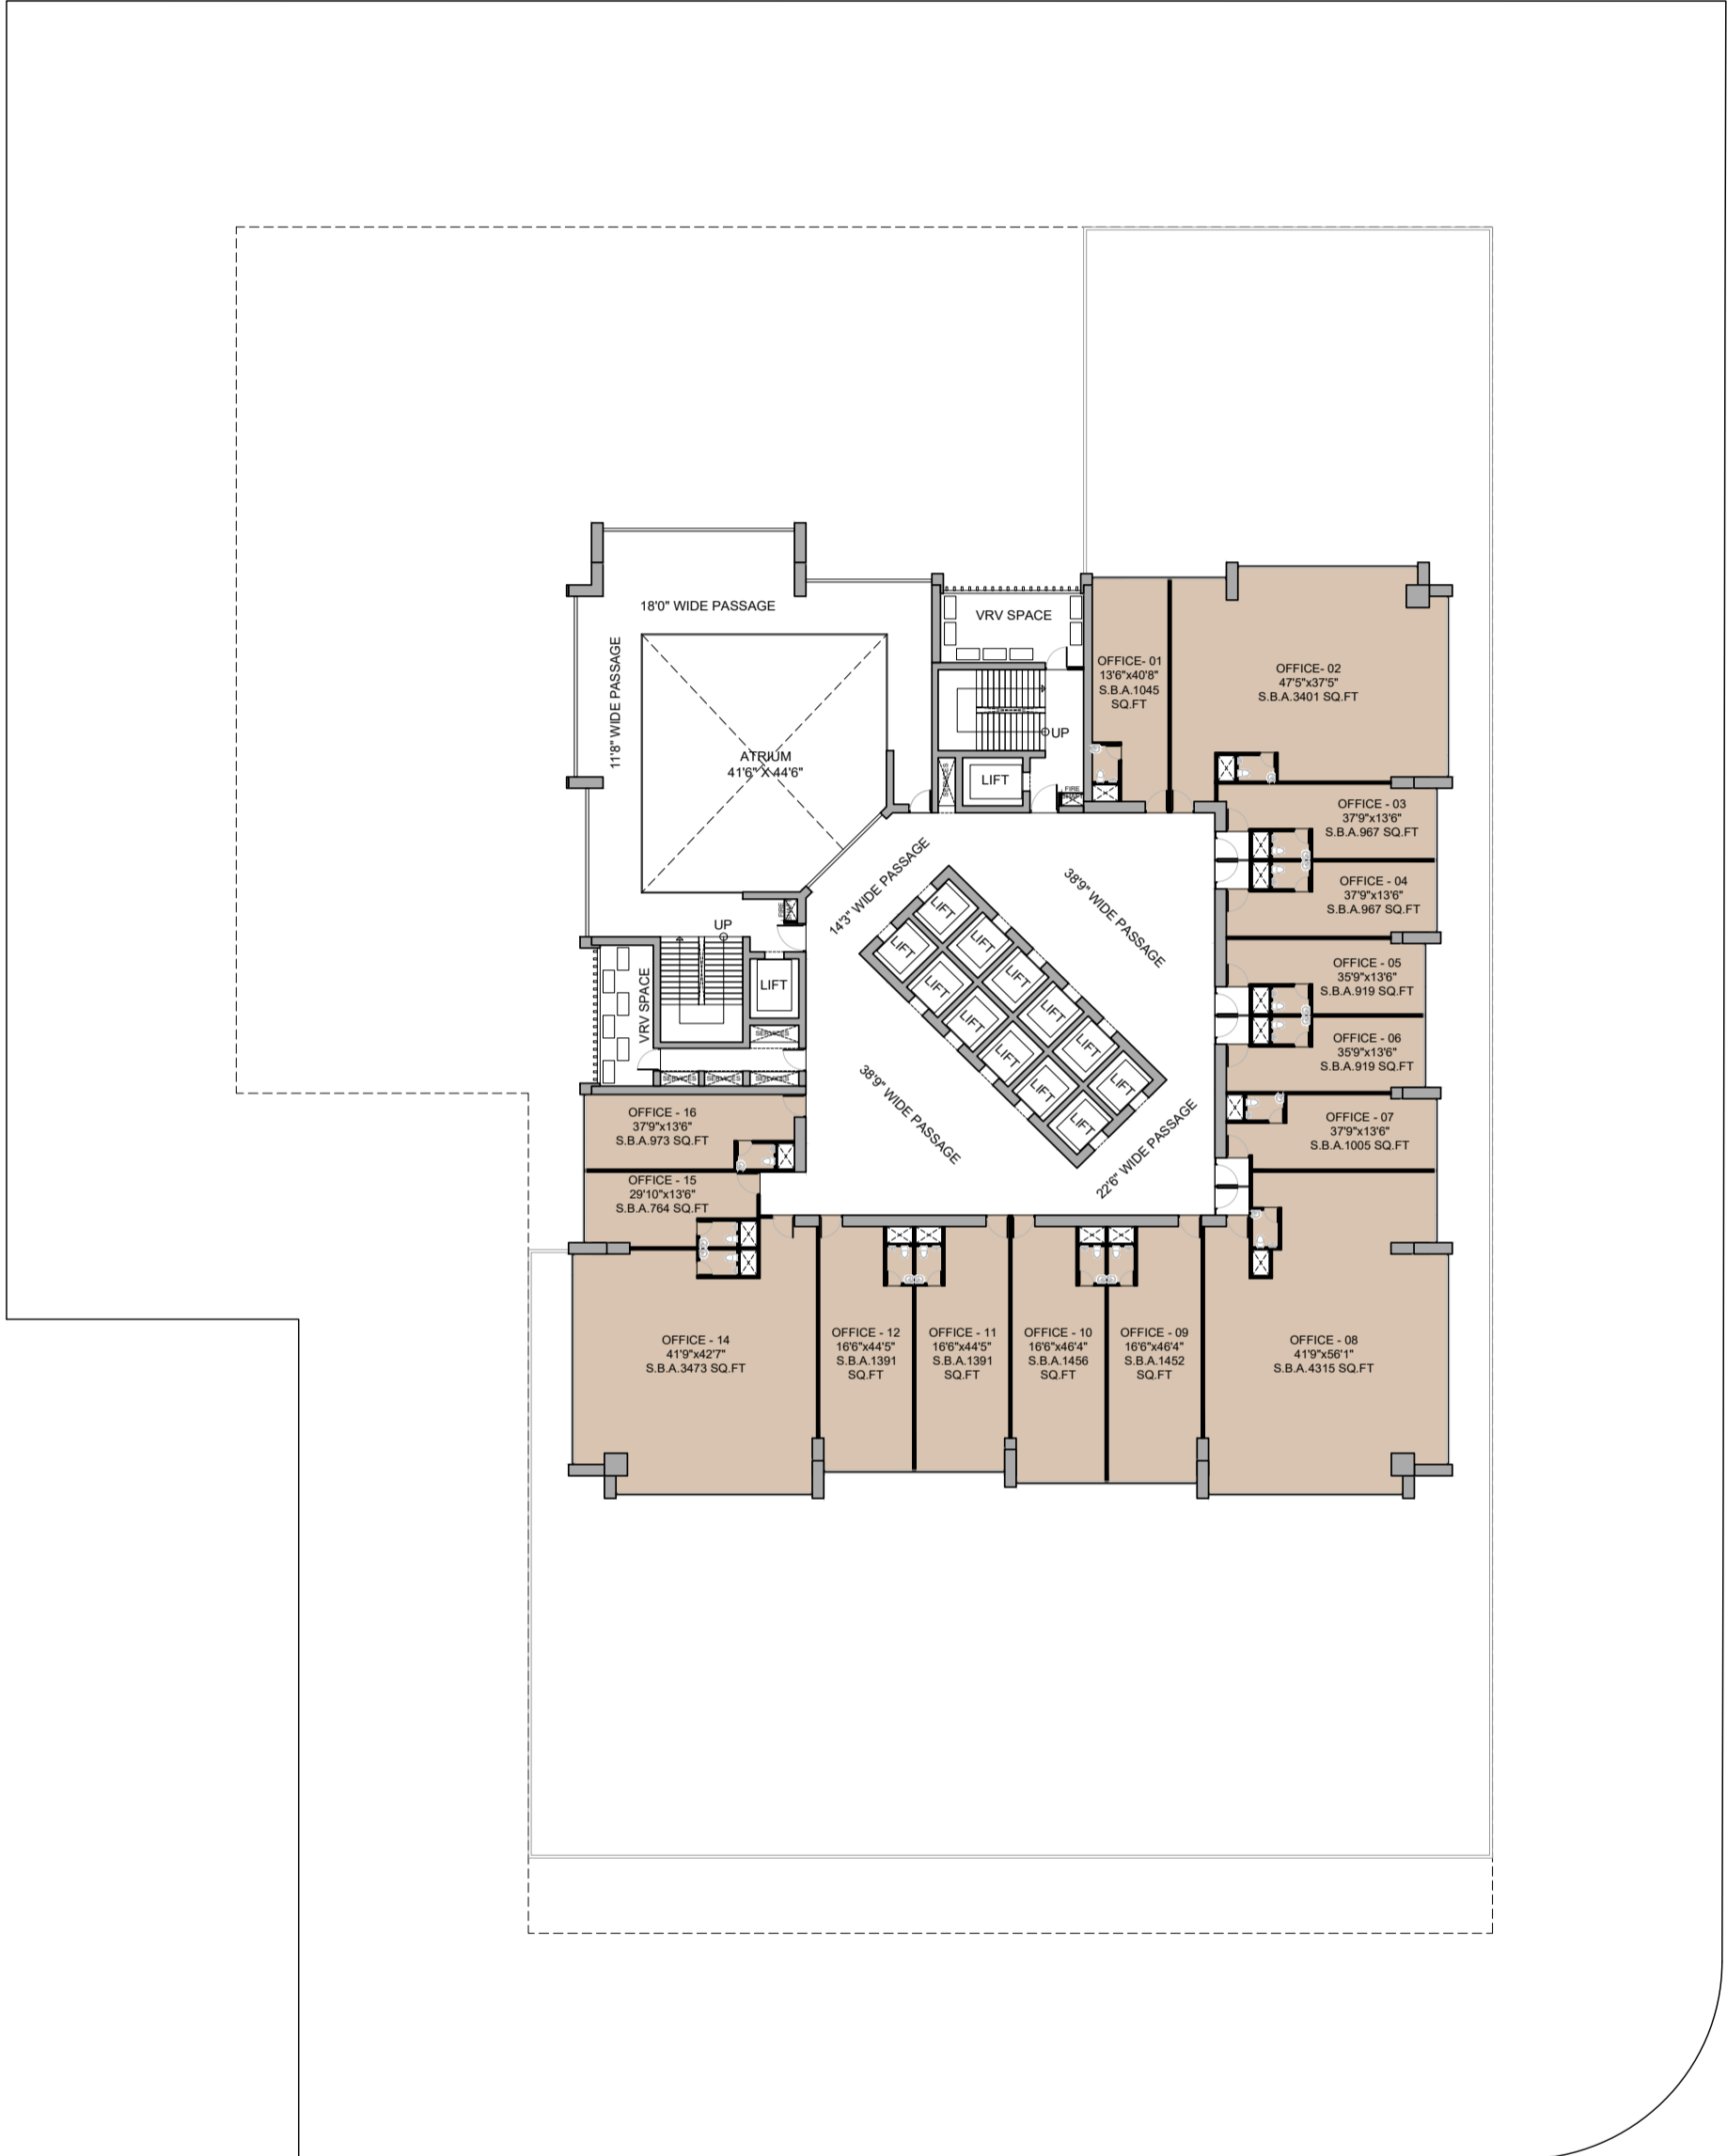

COMMERCIAL @ SG HIGHWAY

CONCEPT PRESENTATION 11

Date - 17-01-2024

PLANS

GROUND FLOOR PLAN

30 MT. WIDE ROAD

SG HIGHWAY

1st FLOOR PLAN

30 MT. WIDE ROAD

SG HIGHWAY

2nd & 3rd FLOOR PLAN

30 MT. WIDE ROAD

SG HIGHWAY

4th FLOOR PLAN

30 MT. WIDE ROAD

SG HIGHWAY

5th FLOOR PLAN

30 MT. WIDE ROAD

SG HIGHWAY

6th FLOOR PLAN

30 MT. WIDE ROAD

SG HIGHWAY

7th FLOOR PLAN

30 MT. WIDE ROAD

SG HIGHWAY

8th FLOOR PLAN

30 MT. WIDE ROAD

SG HIGHWAY

9th FLOOR PLAN

30 MT. WIDE ROAD

SG HIGHWAY

10th FLOOR PLAN