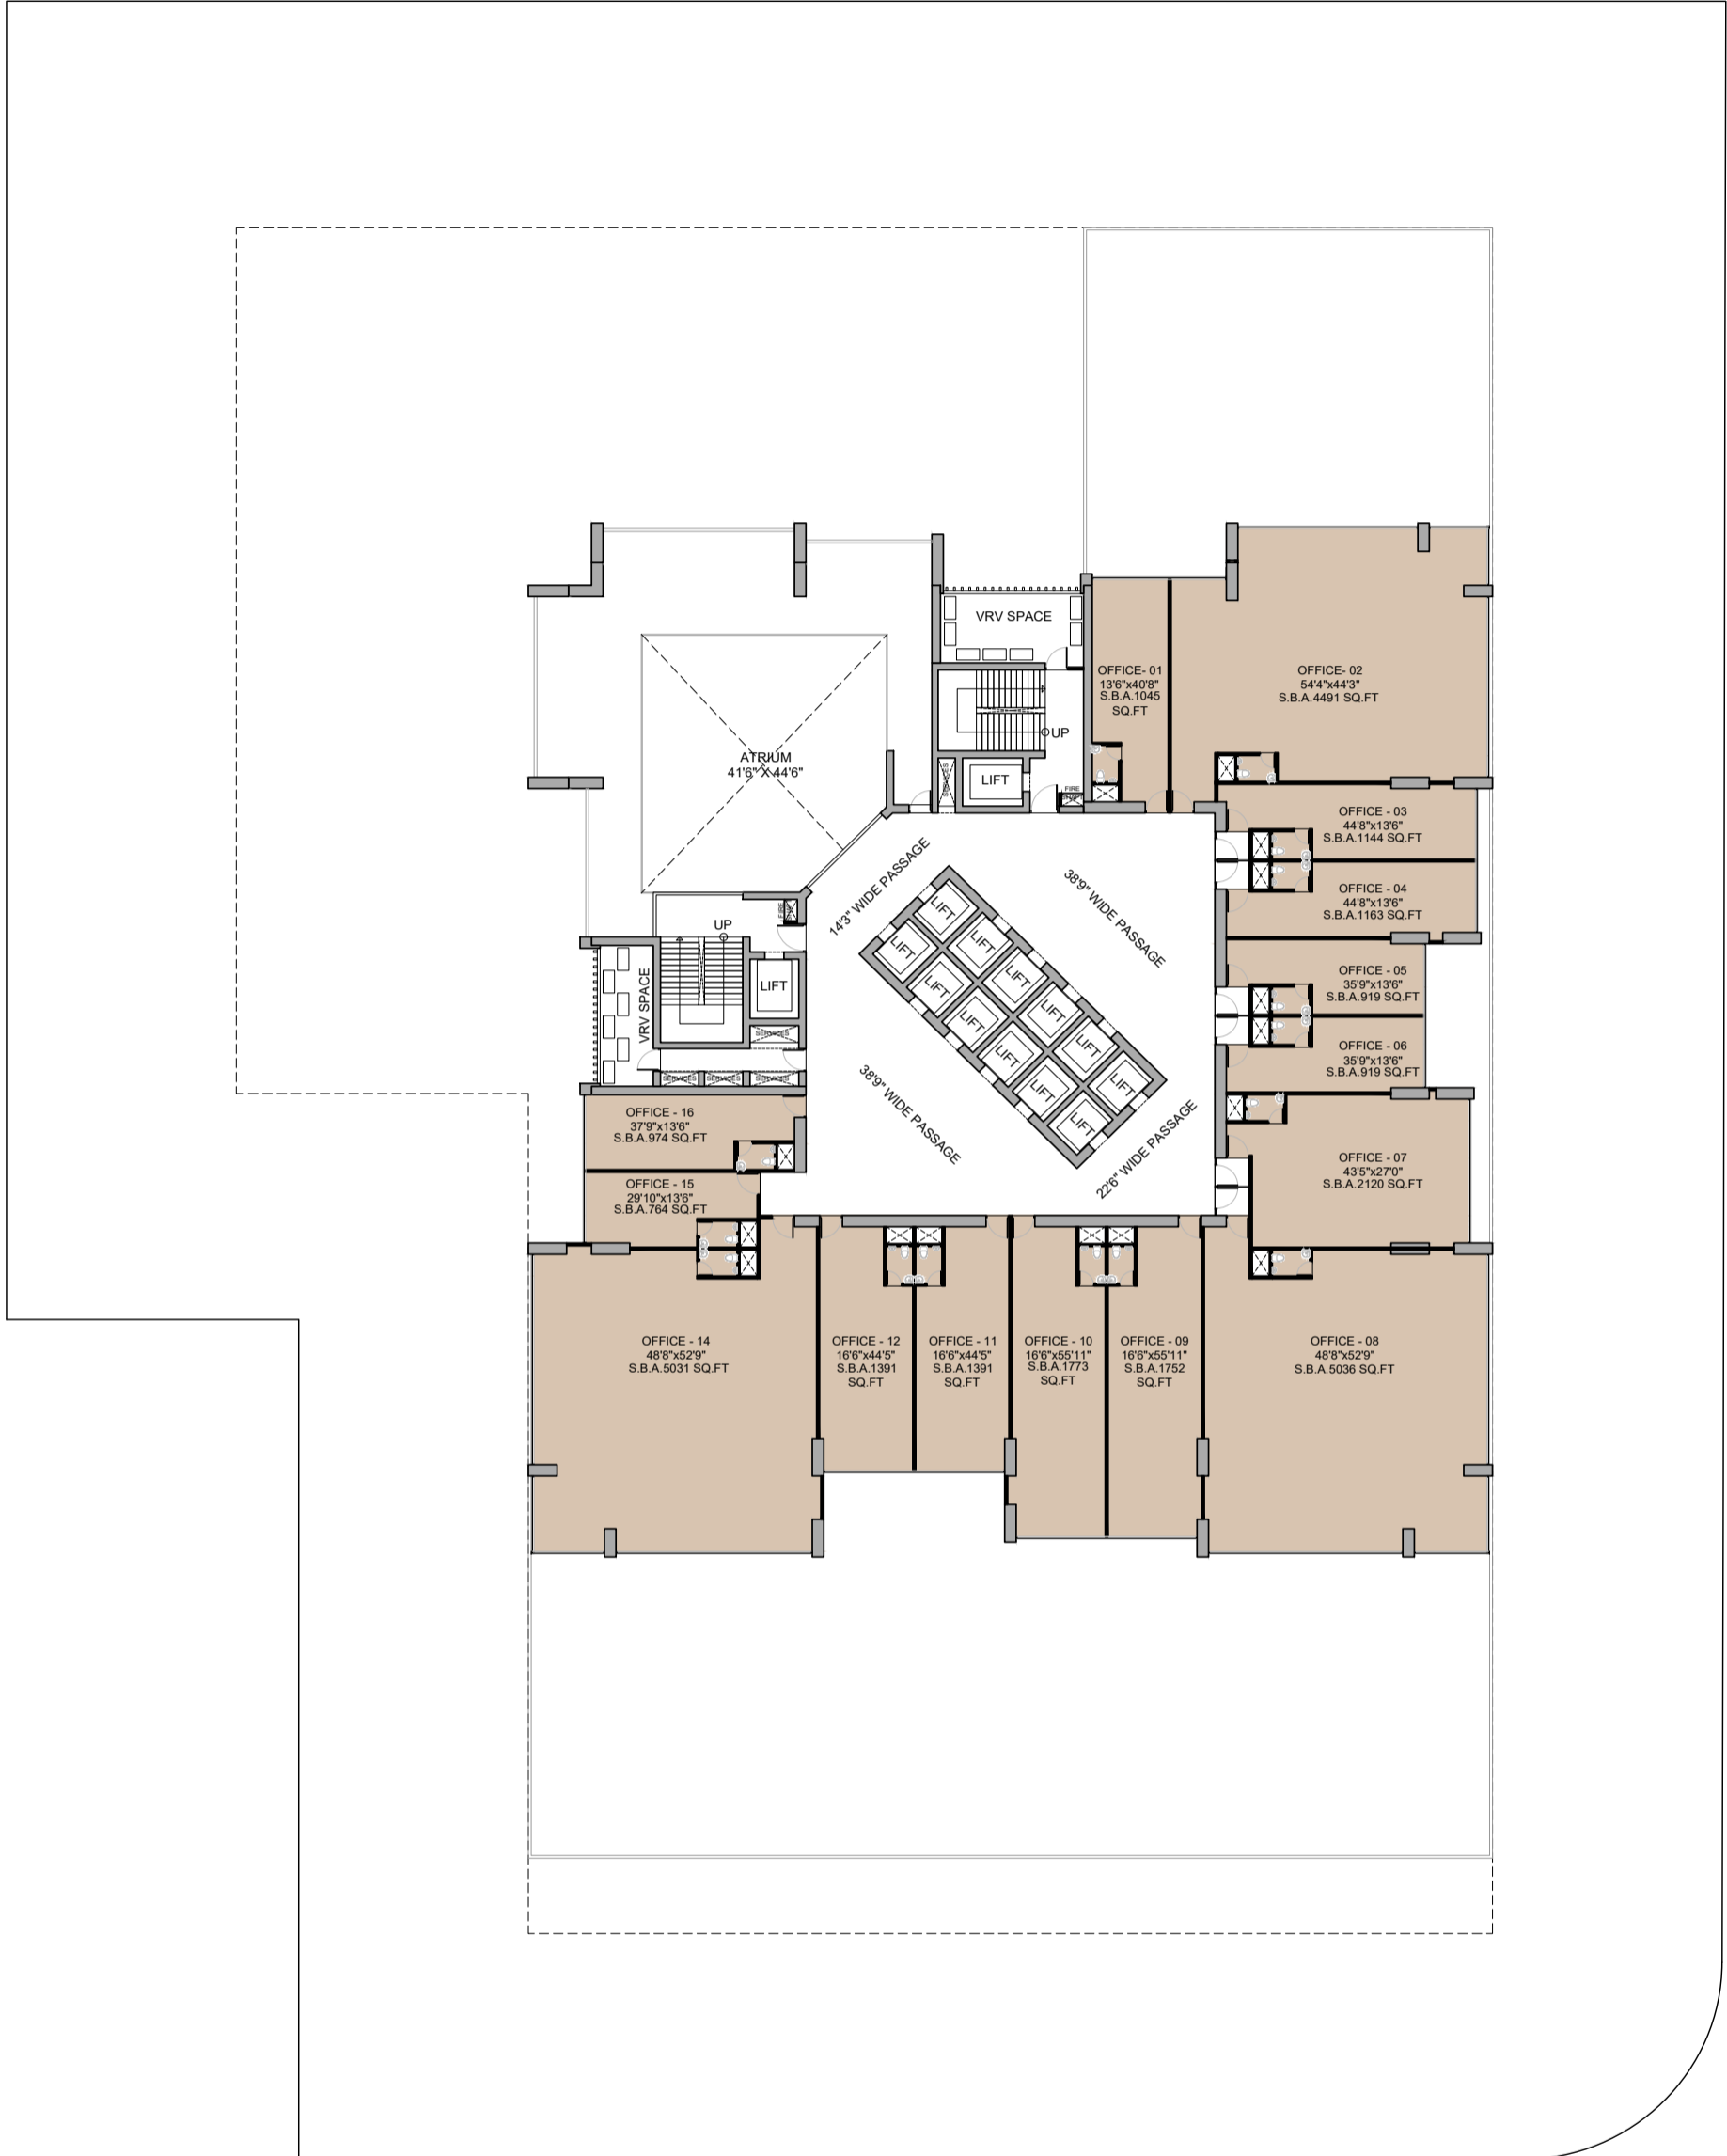

COMMERCIAL @ SG HIGHWAY

CONCEPT PRESENTATION 11

Date - 17-01-2024

PLANS

GROUND FLOOR PLAN

30 MT. WIDE ROAD

SG HIGHWAY

1st FLOOR PLAN

SG HIGHWAY

16th FLOOR PLAN

30 MT. WIDE ROAD

SG HIGHWAY

17th FLOOR PLAN

30 MT. WIDE ROAD

SG HIGHWAY

18th FLOOR PLAN

30 MT. WIDE ROAD

SG HIGHWAY

19th FLOOR PLAN

30 MT. WIDE ROAD

SG HIGHWAY

20th FLOOR PLAN SKIP FLOOR

30 MT. WIDE ROAD

SG HIGHWAY