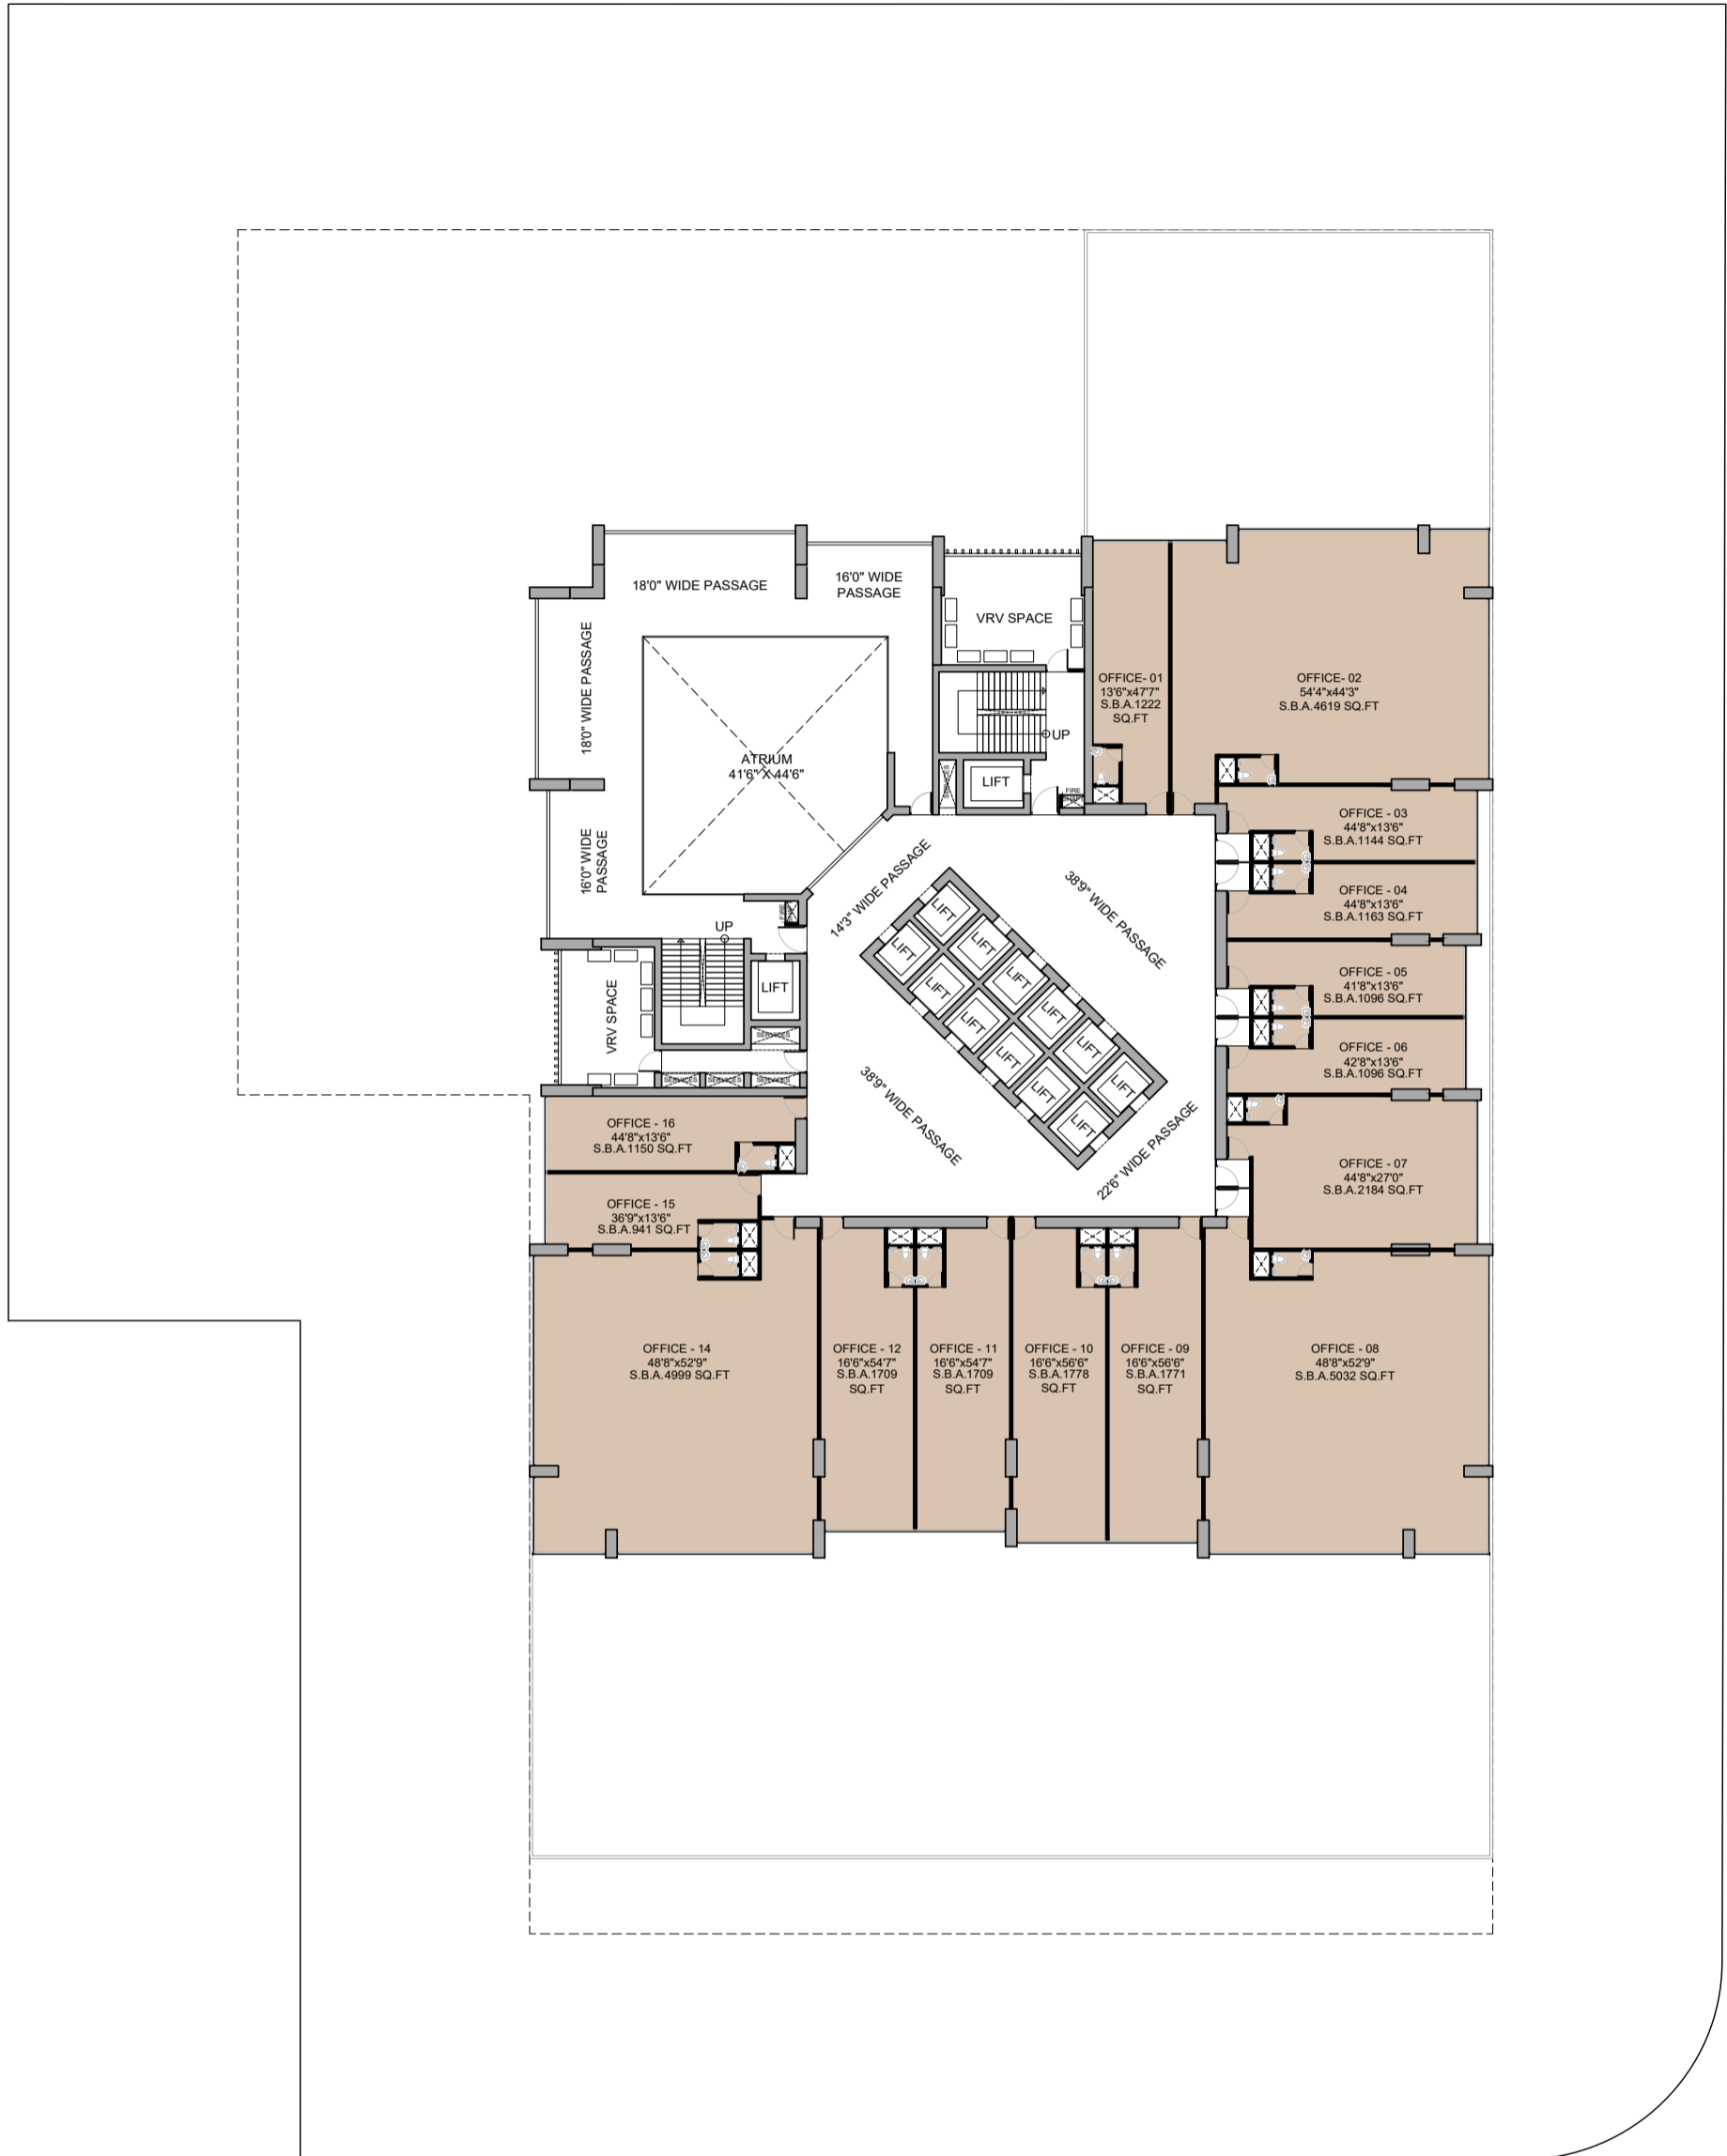

COMMERCIAL @ SG HIGHWAY

CONCEPT PRESENTATION 11

Date - 17-01-2024

PLANS

GROUND FLOOR PLAN

30 MT. WIDE ROAD

SG HIGHWAY

1st FLOOR PLAN

30 MT. WIDE ROAD

SG HIGHWAY

27TH FLOOR PLAN

30 MT. WIDE ROAD

SG HIGHWAY

28TH FLOOR PLAN

30 MT. WIDE ROAD

SG HIGHWAY

29TH FLOOR PLAN

30TH FLOOR PLAN

30 MT. WIDE ROAD

SG HIGHWAY

31ST FLOOR PLAN

30 MT. WIDE ROAD

SG HIGHWAY

32ND FLOOR PLAN

30 MT. WIDE ROAD

SG HIGHWAY

33RD FLOOR TERRACE PLAN

SG HIGHWAY