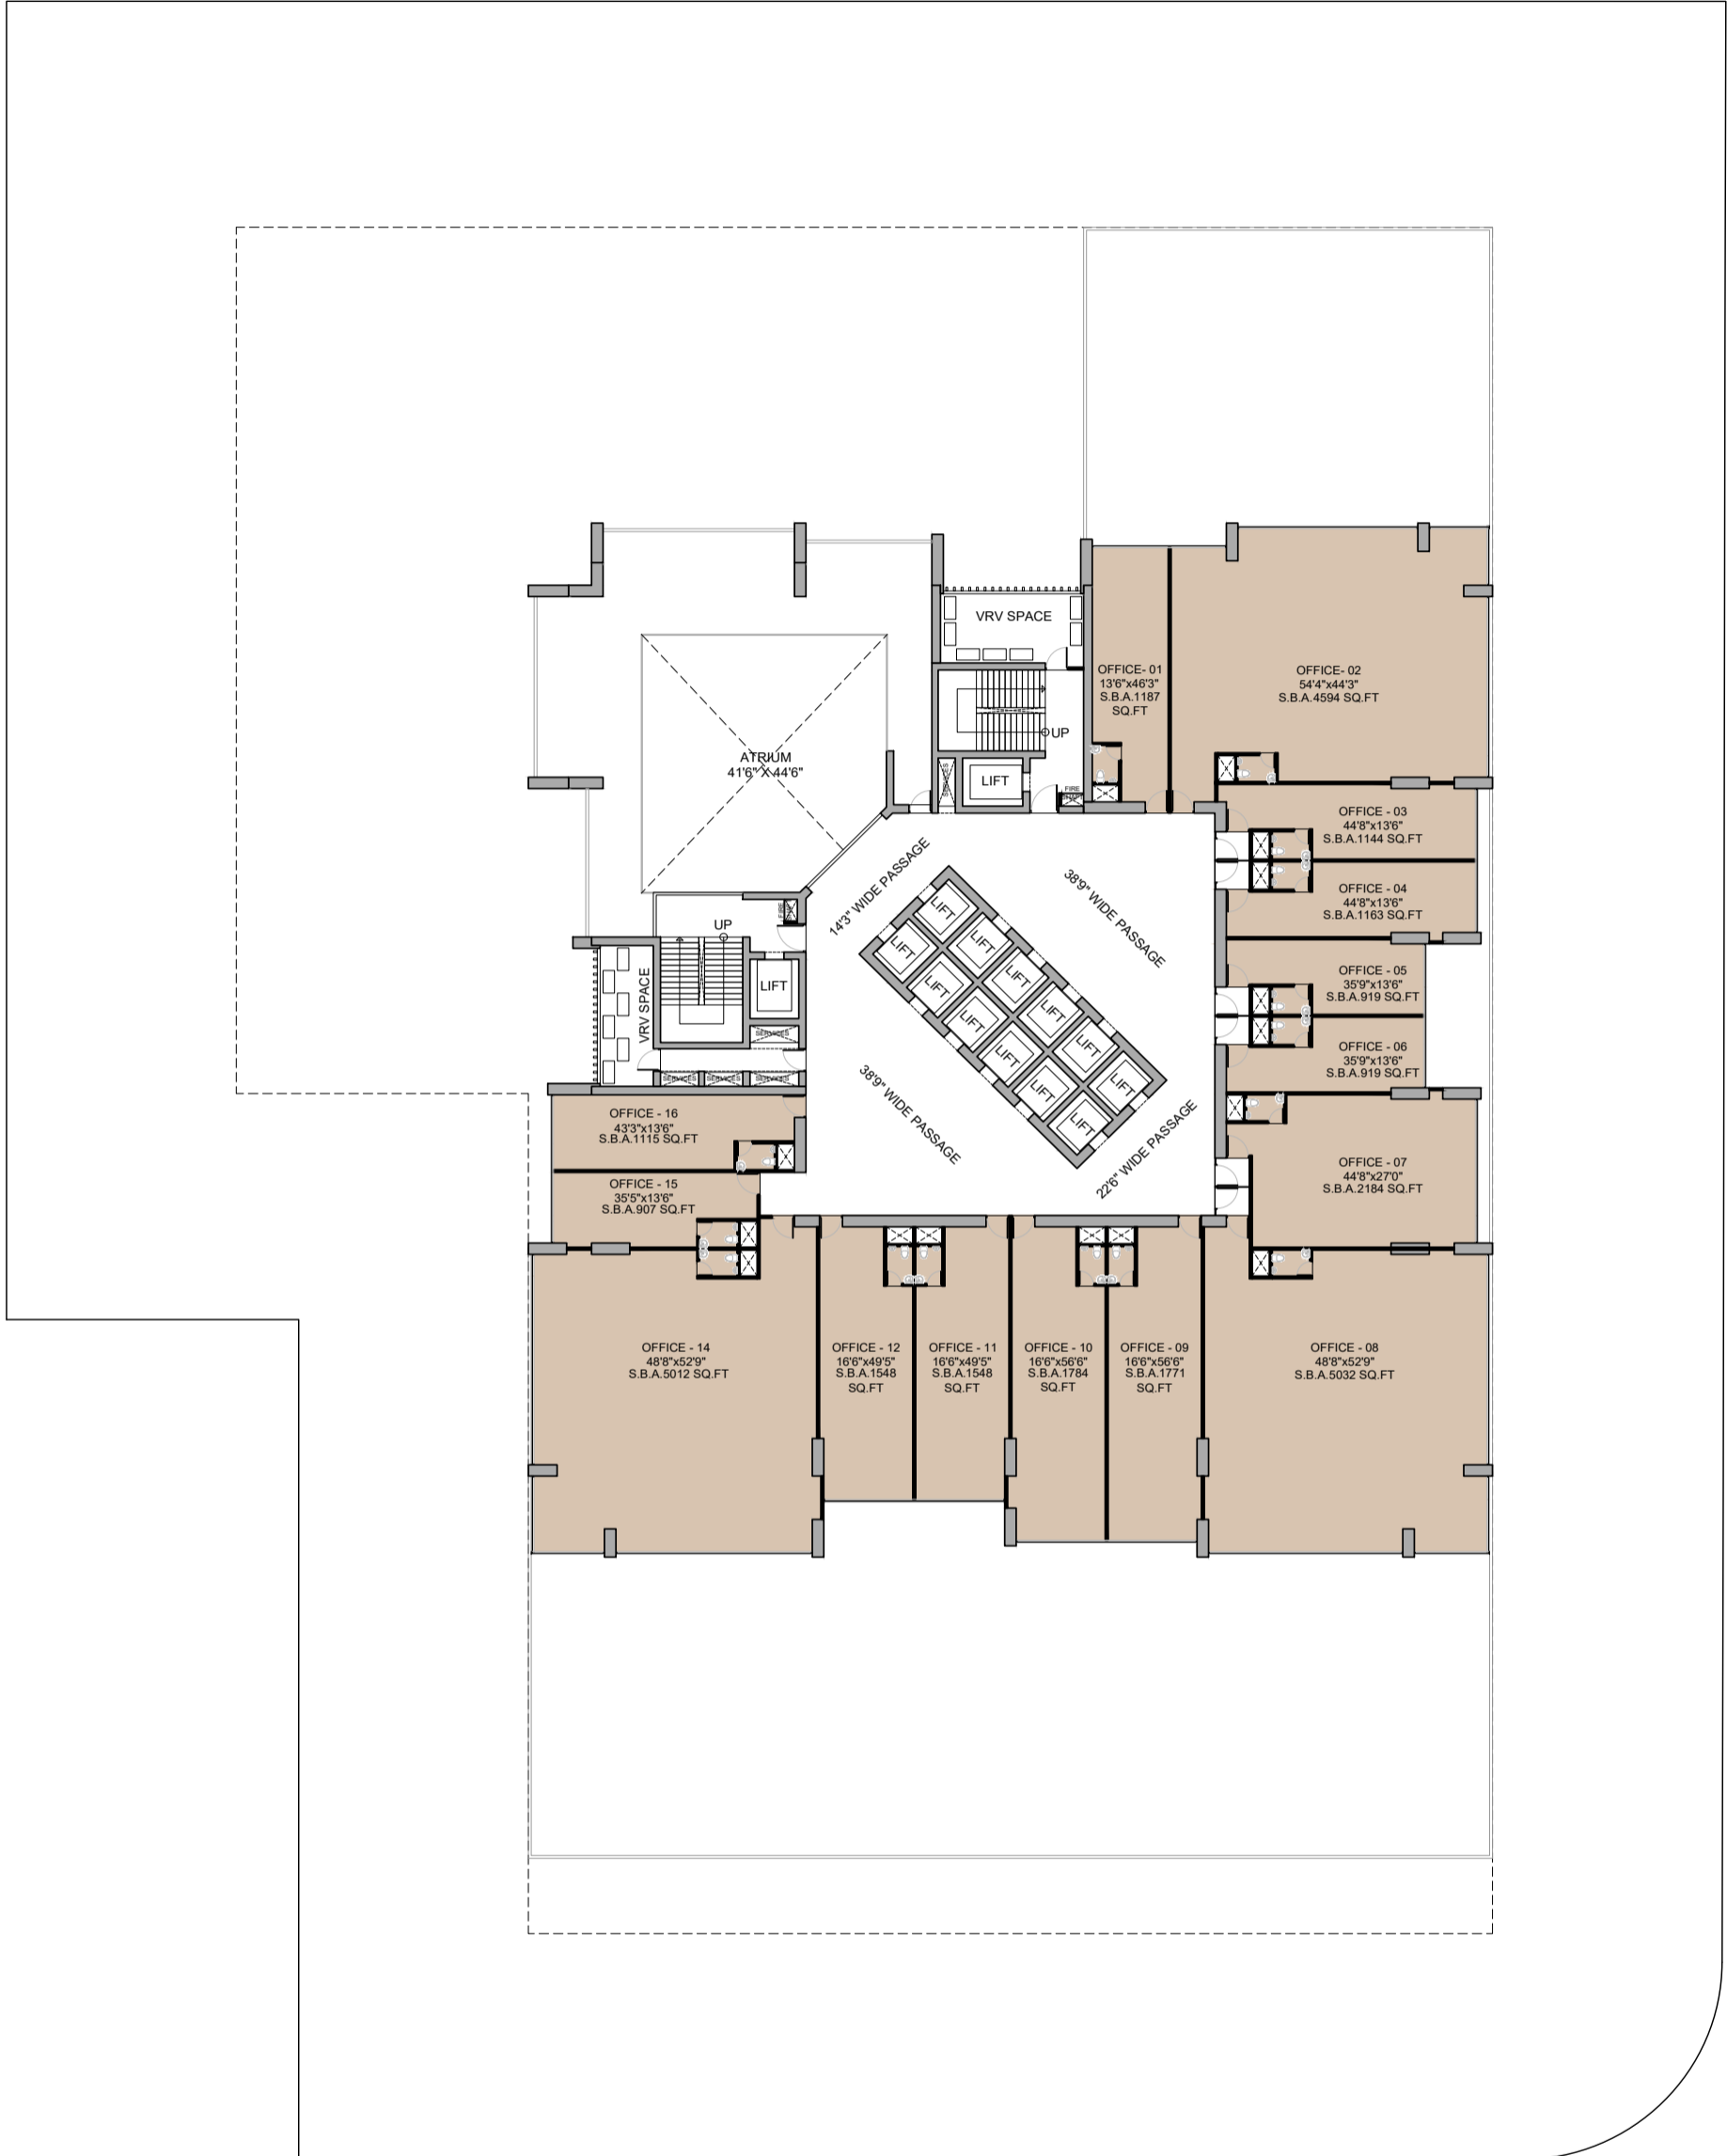

COMMERCIAL @ SG HIGHWAY

CONCEPT PRESENTATION 11

Date - 17-01-2024

PLANS

GROUND FLOOR PLAN

30 MT. WIDE ROAD

SG HIGHWAY

1st FLOOR PLAN

21ST FLOOR PLAN

30 MT. WIDE ROAD

SG HIGHWAY

22ND FLOOR PLAN

30 MT. WIDE ROAD

SG HIGHWAY

23RD FLOOR PLAN

30 MT. WIDE ROAD

SG HIGHWAY

24TH FLOOR PLAN

30 MT. WIDE ROAD

SG HIGHWAY

25TH FLOOR PLAN

30 MT. WIDE ROAD

SG HIGHWAY

26TH FLOOR PLAN