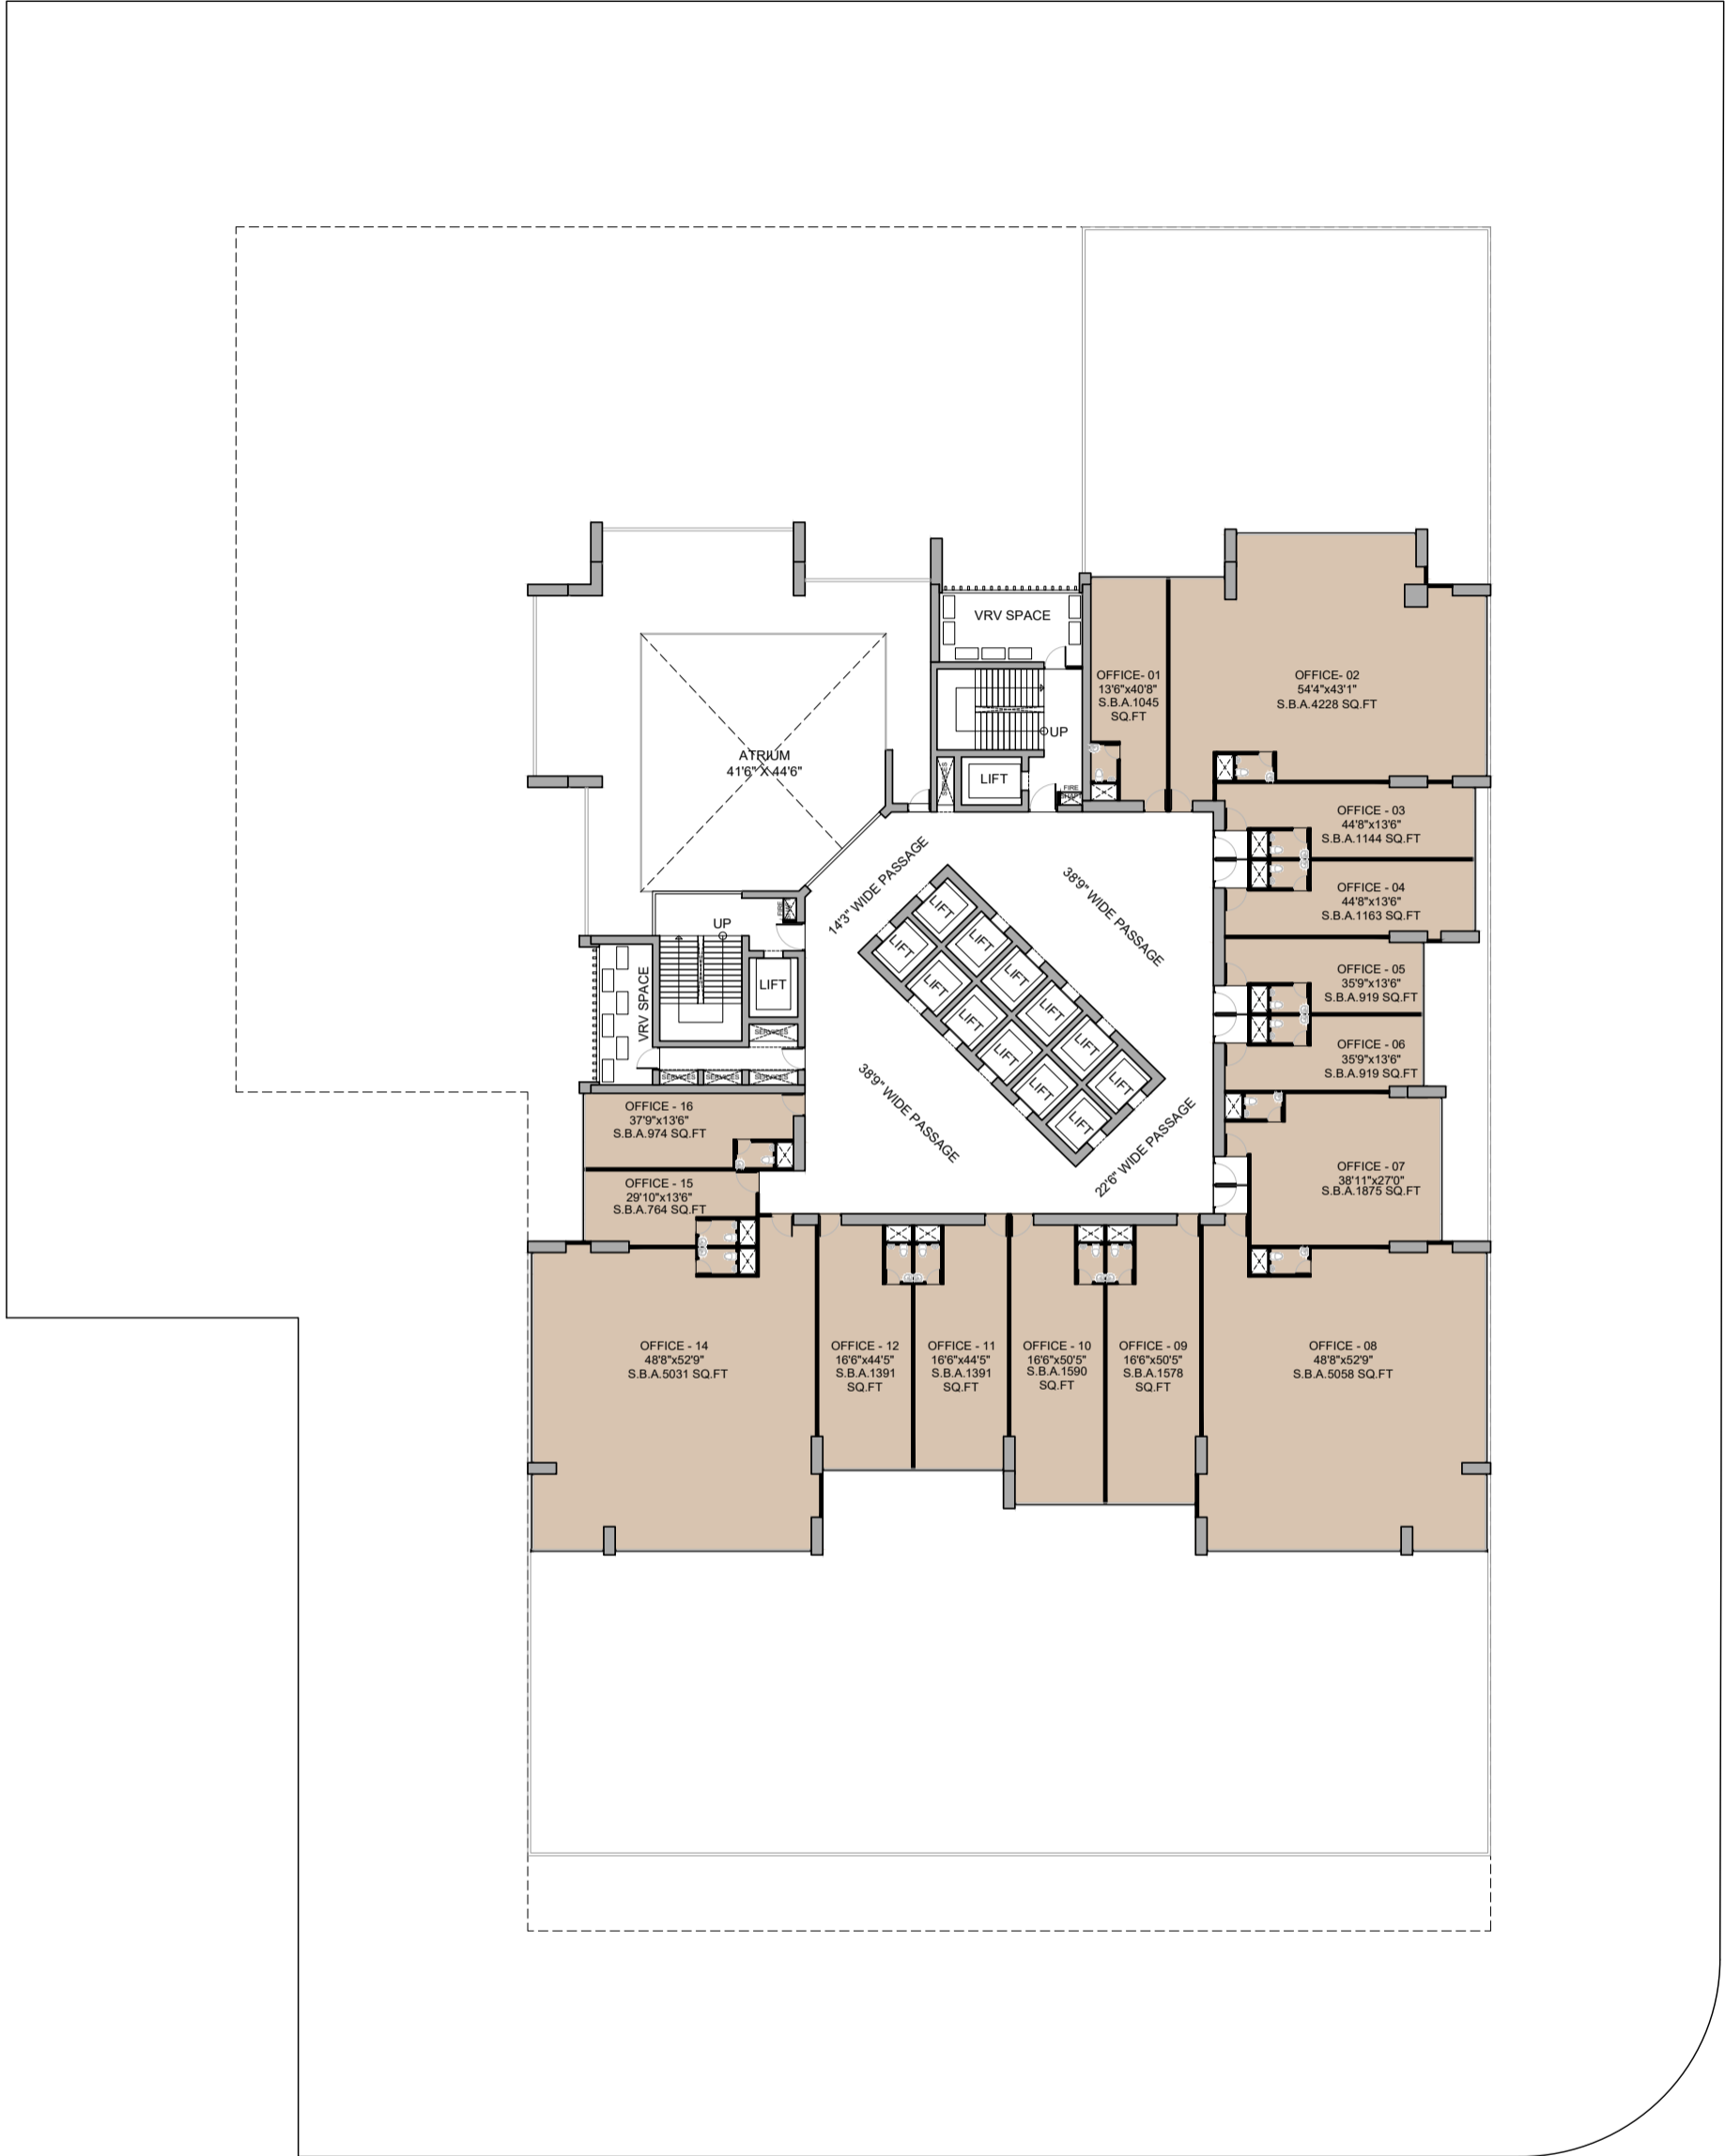

COMMERCIAL @ SG HIGHWAY

CONCEPT PRESENTATION 11

Date - 17-01-2024

PLANS

GROUND FLOOR PLAN

30 MT. WIDE ROAD

SG HIGHWAY

1st FLOOR PLAN

SG HIGHWAY

16th FLOOR PLAN

30 MT. WIDE ROAD

SG HIGHWAY

17th FLOOR PLAN

30 MT. WIDE ROAD

SG HIGHWAY

18th FLOOR PLAN

30 MT. WIDE ROAD

SG HIGHWAY

19th FLOOR PLAN

30 MT. WIDE ROAD

SG HIGHWAY

20th FLOOR PLAN SKIP FLOOR

30 MT. WIDE ROAD

SG HIGHWAY