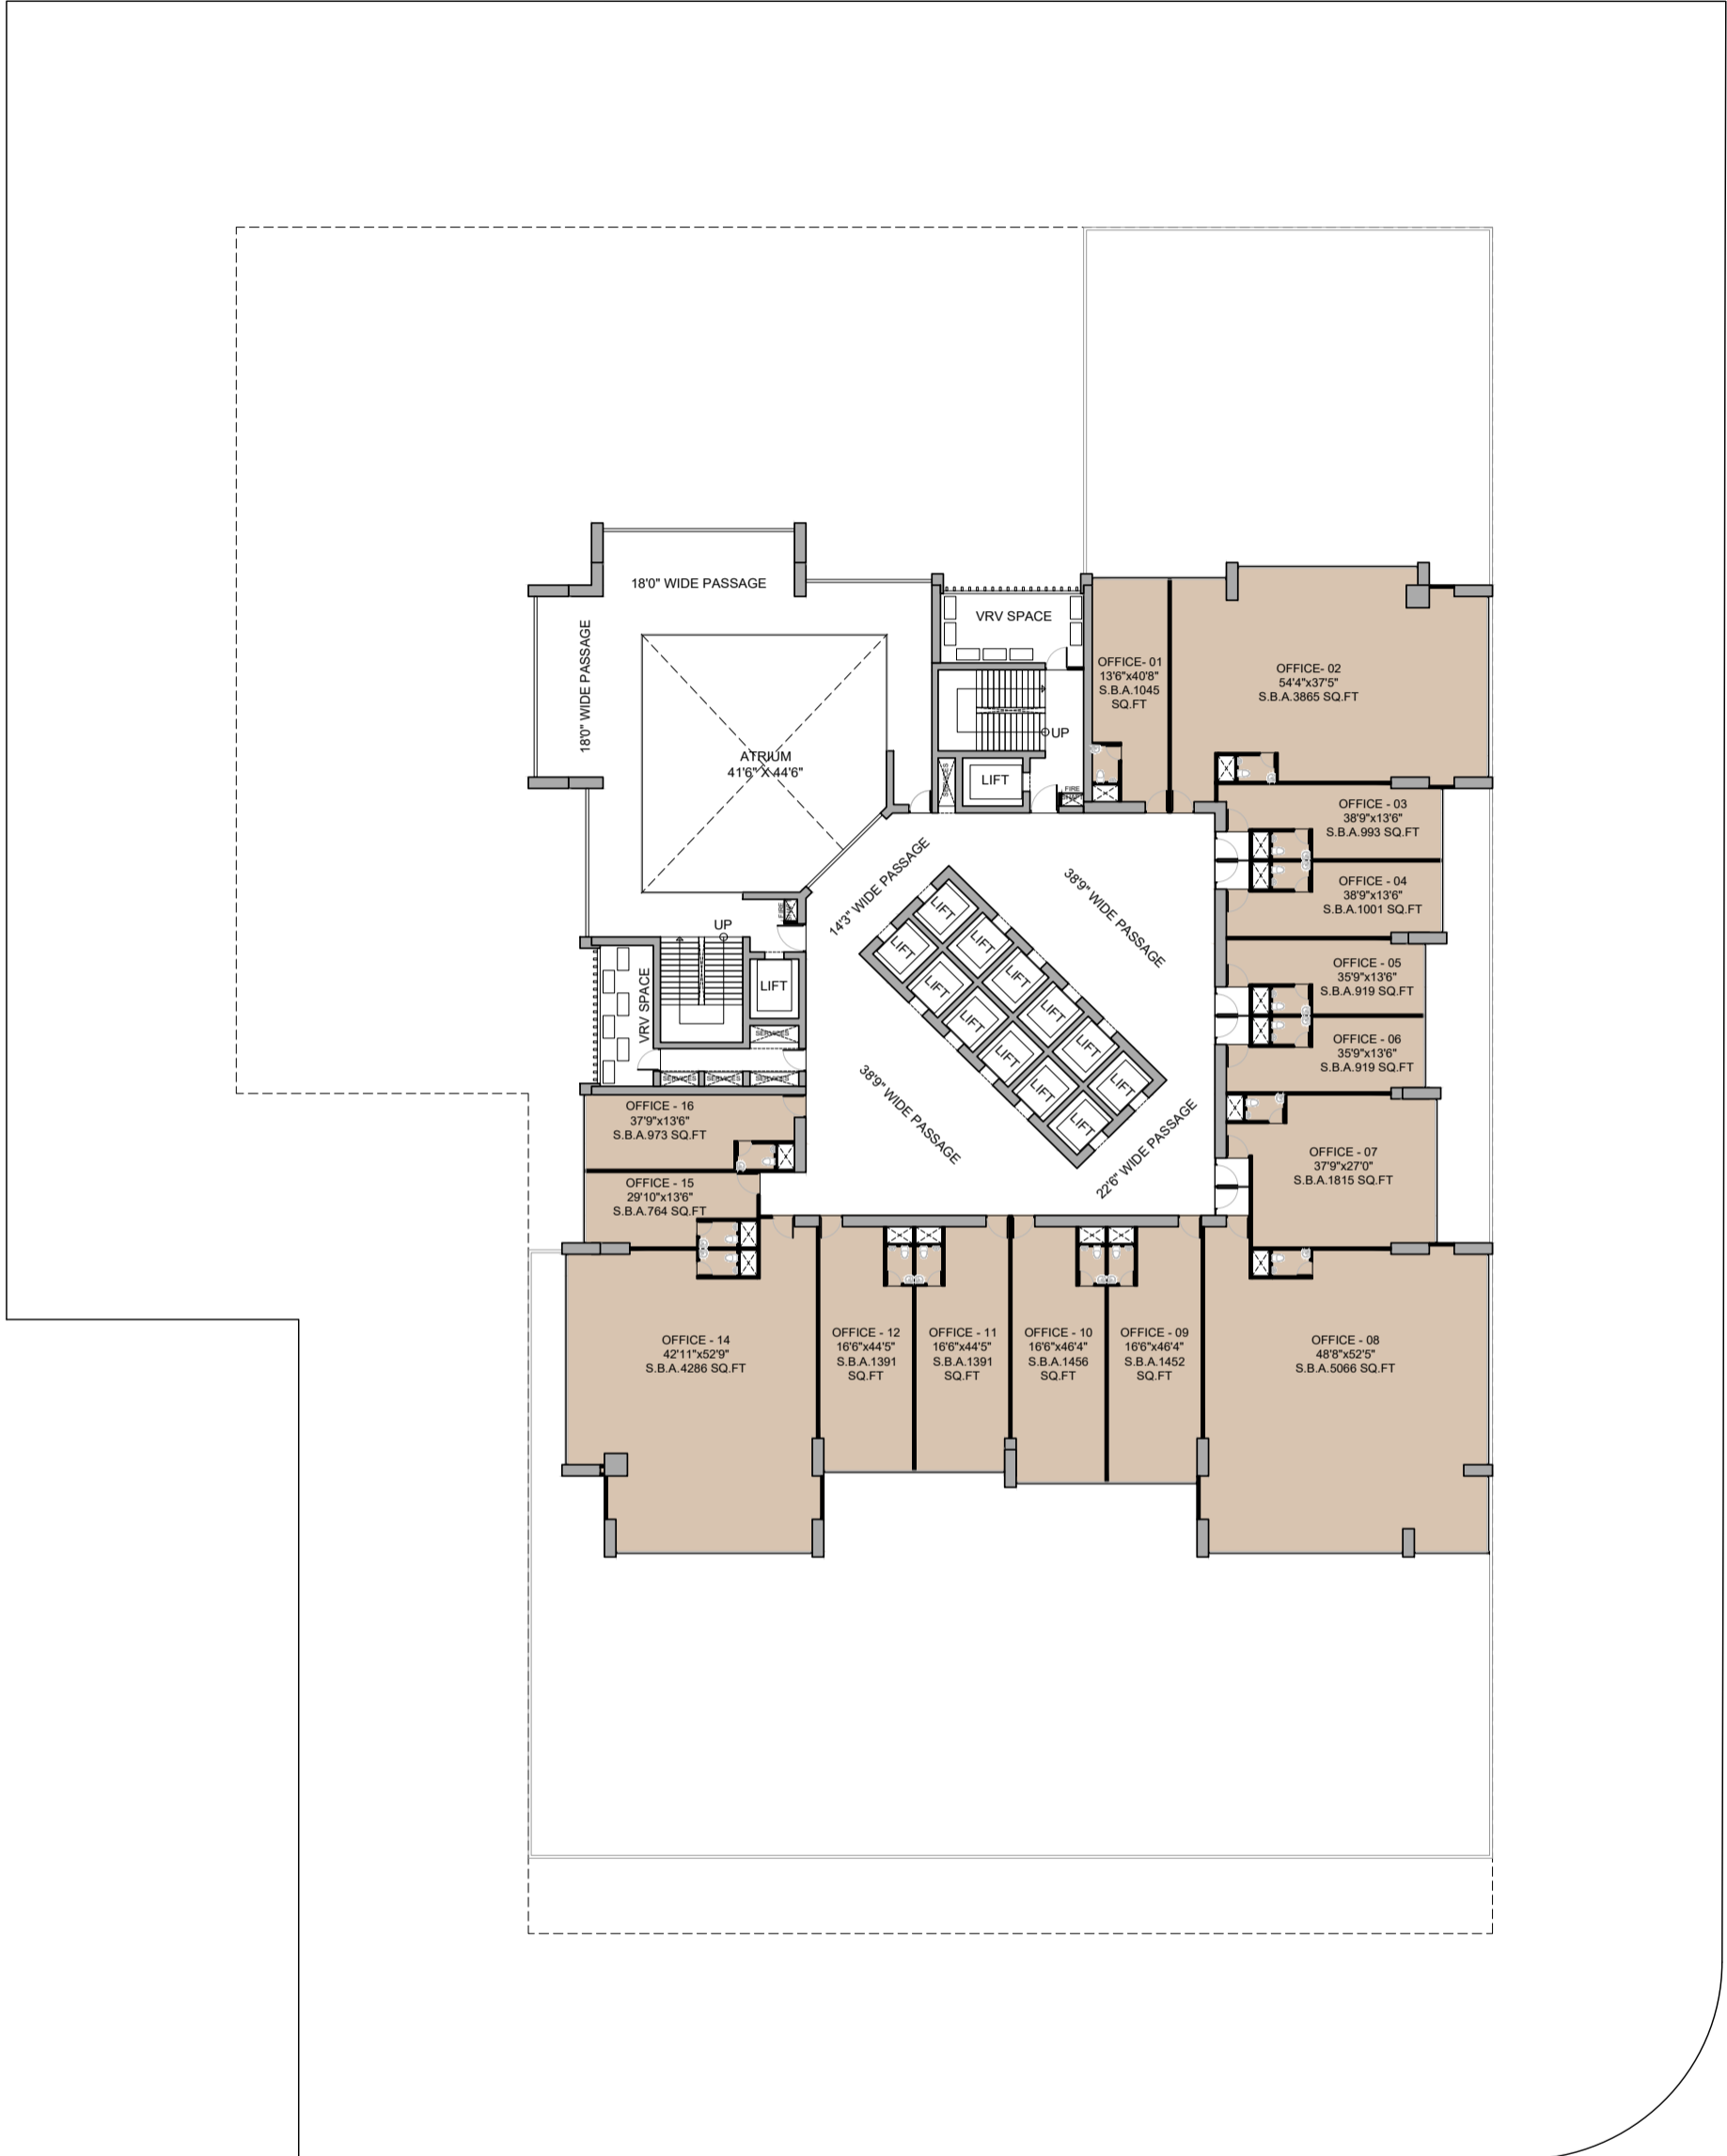

COMMERCIAL @ SG HIGHWAY

CONCEPT PRESENTATION 11

Date - 17-01-2024

PLANS

GROUND FLOOR PLAN

30 MT. WIDE ROAD

SG HIGHWAY

1st FLOOR PLAN

30 MT. WIDE ROAD

SG HIGHWAY

11th FLOOR PLAN

30 MT. WIDE ROAD

SG HIGHWAY

12th FLOOR PLAN

30 MT. WIDE ROAD

SG HIGHWAY

13th FLOOR PLAN

30 MT. WIDE ROAD

SG HIGHWAY

14th FLOOR PLAN

30 MT. WIDE ROAD

SG HIGHWAY

15th FLOOR PLAN

30 MT. WIDE ROAD

SG HIGHWAY

16th FLOOR PLAN

30 MT. WIDE ROAD

SG HIGHWAY

17th FLOOR PLAN

30 MT. WIDE ROAD

SG HIGHWAY

18th FLOOR PLAN