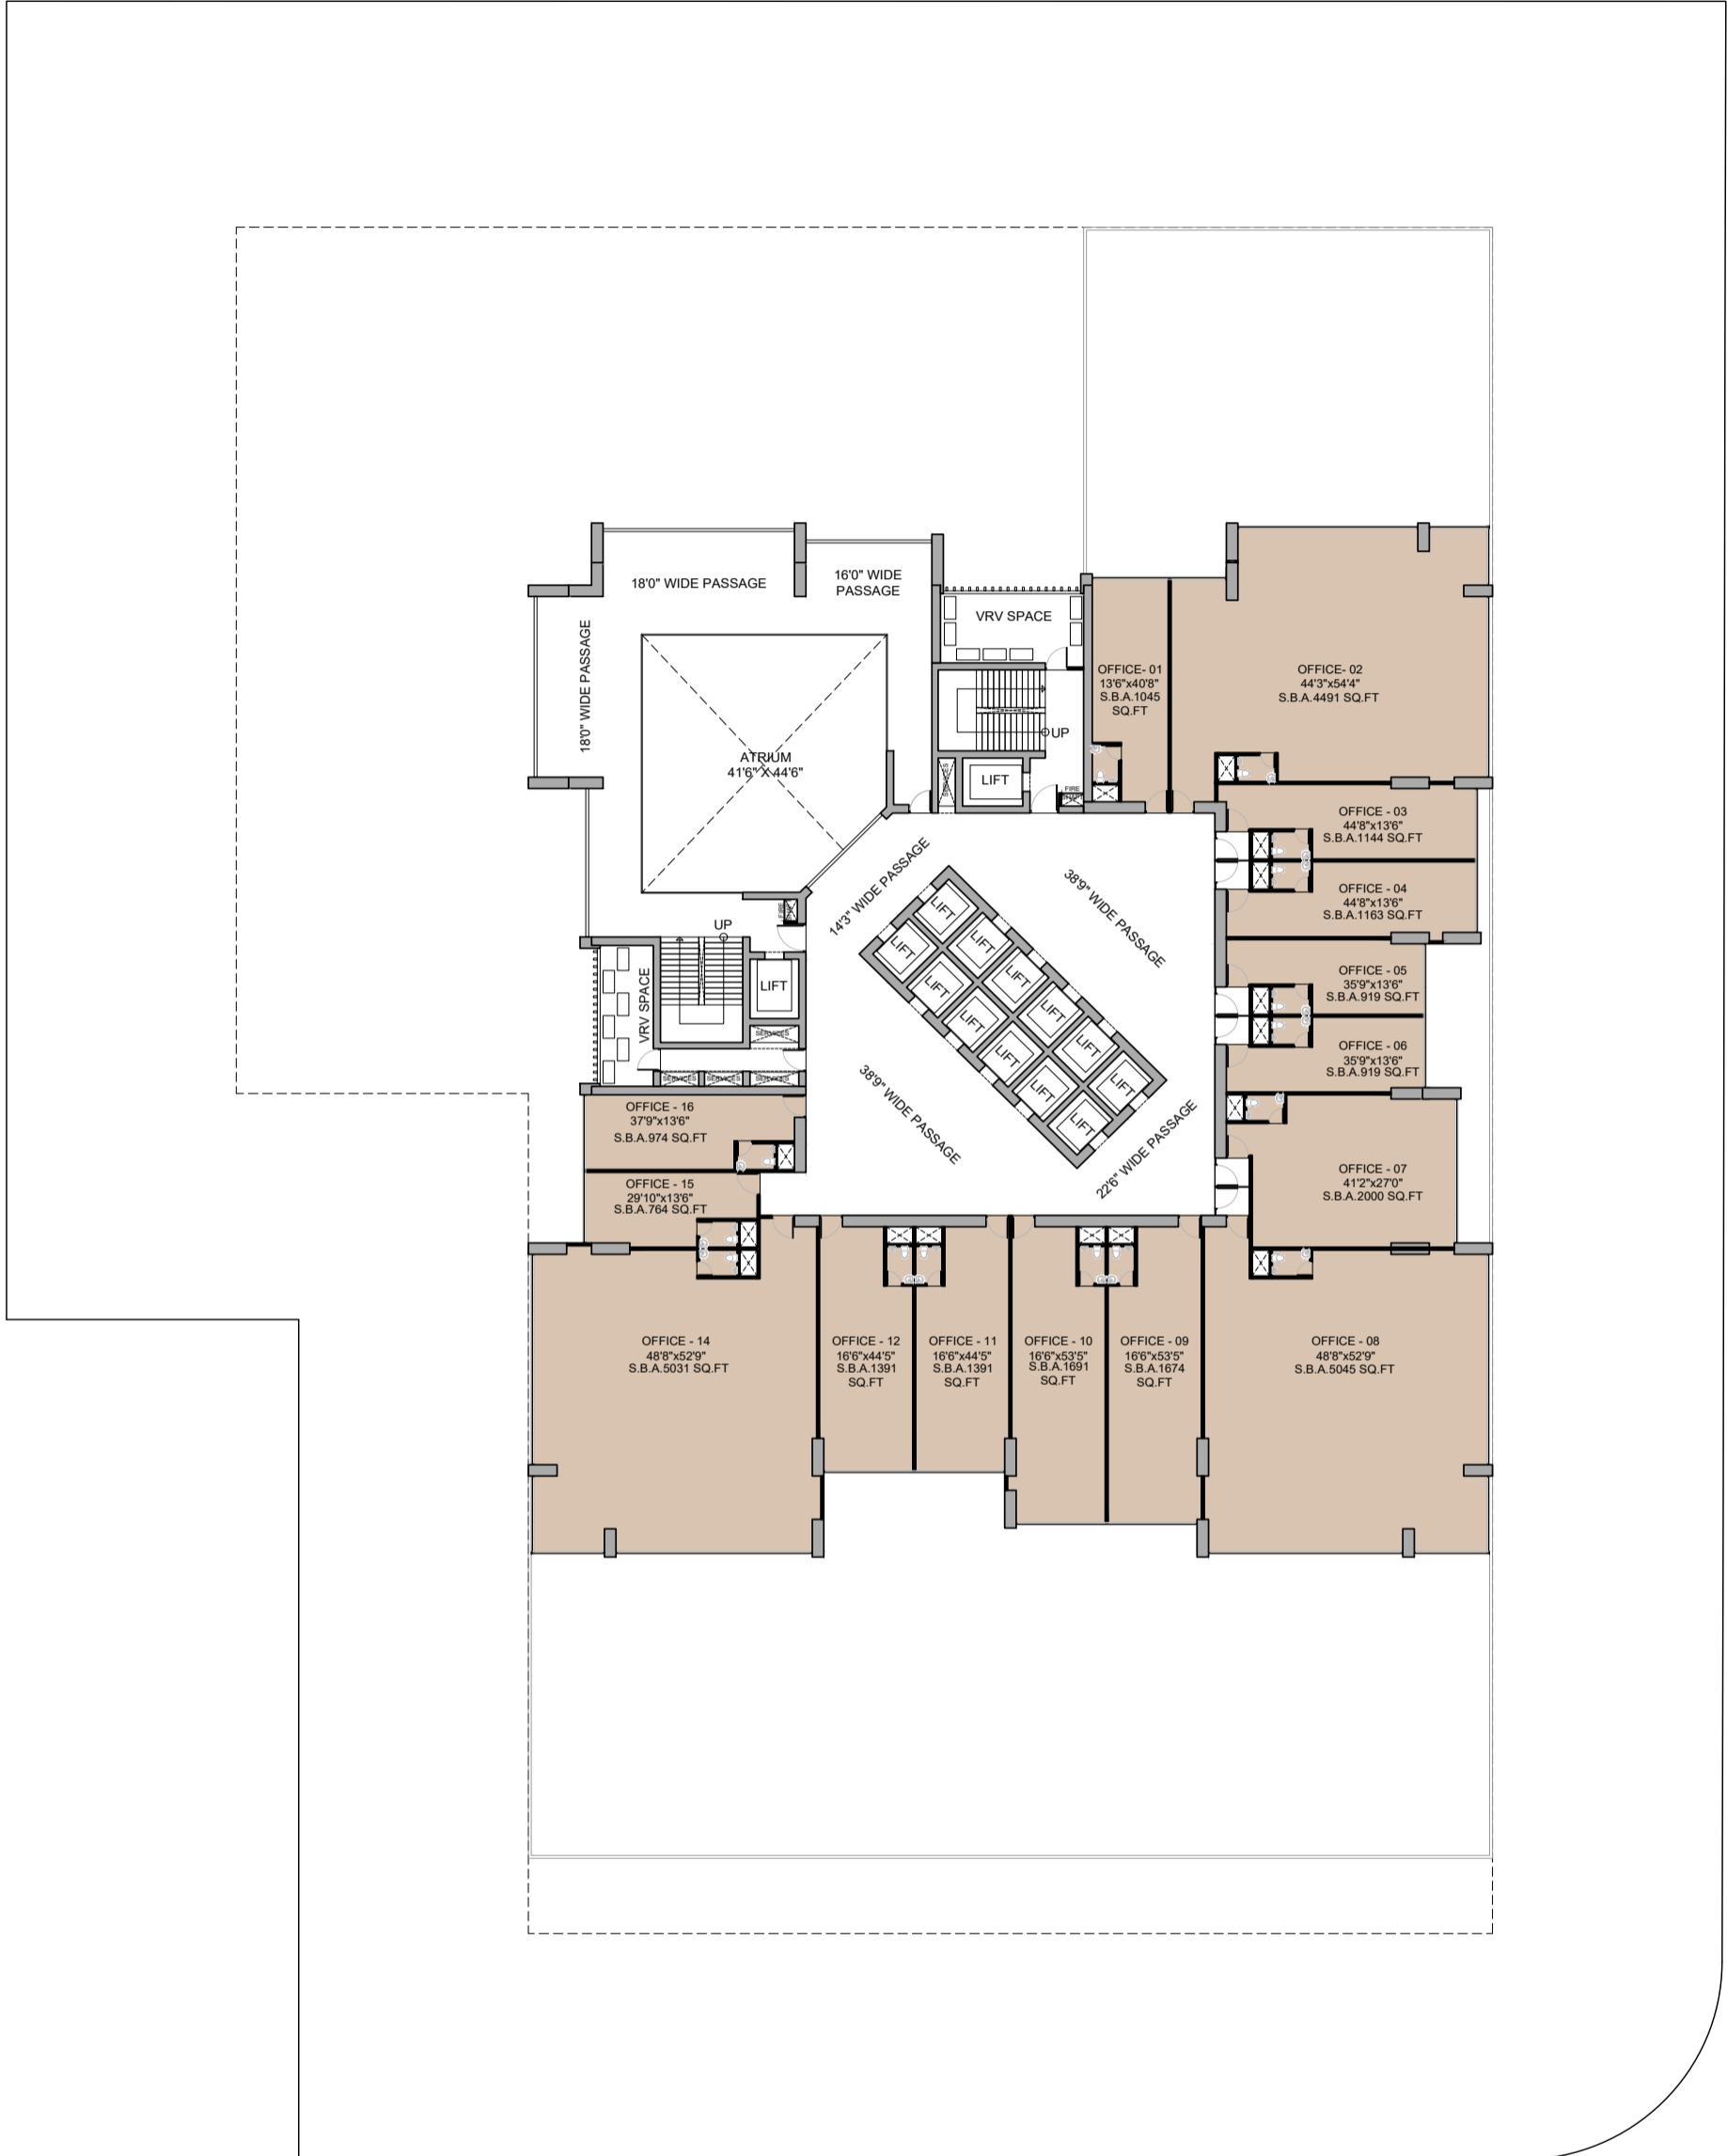

COMMERCIAL @ SG HIGHWAY

CONCEPT PRESENTATION 11

Date - 17-01-2024

PLANS

GROUND FLOOR PLAN

30 MT. WIDE ROAD

SG HIGHWAY

1st FLOOR PLAN

SG HIGHWAY

16th FLOOR PLAN

30 MT. WIDE ROAD

SG HIGHWAY

17th FLOOR PLAN

30 MT. WIDE ROAD

SG HIGHWAY

18th FLOOR PLAN

30 MT. WIDE ROAD

SG HIGHWAY

19th FLOOR PLAN

30 MT. WIDE ROAD

SG HIGHWAY

20th FLOOR PLAN SKIP FLOOR

30 MT. WIDE ROAD

SG HIGHWAY