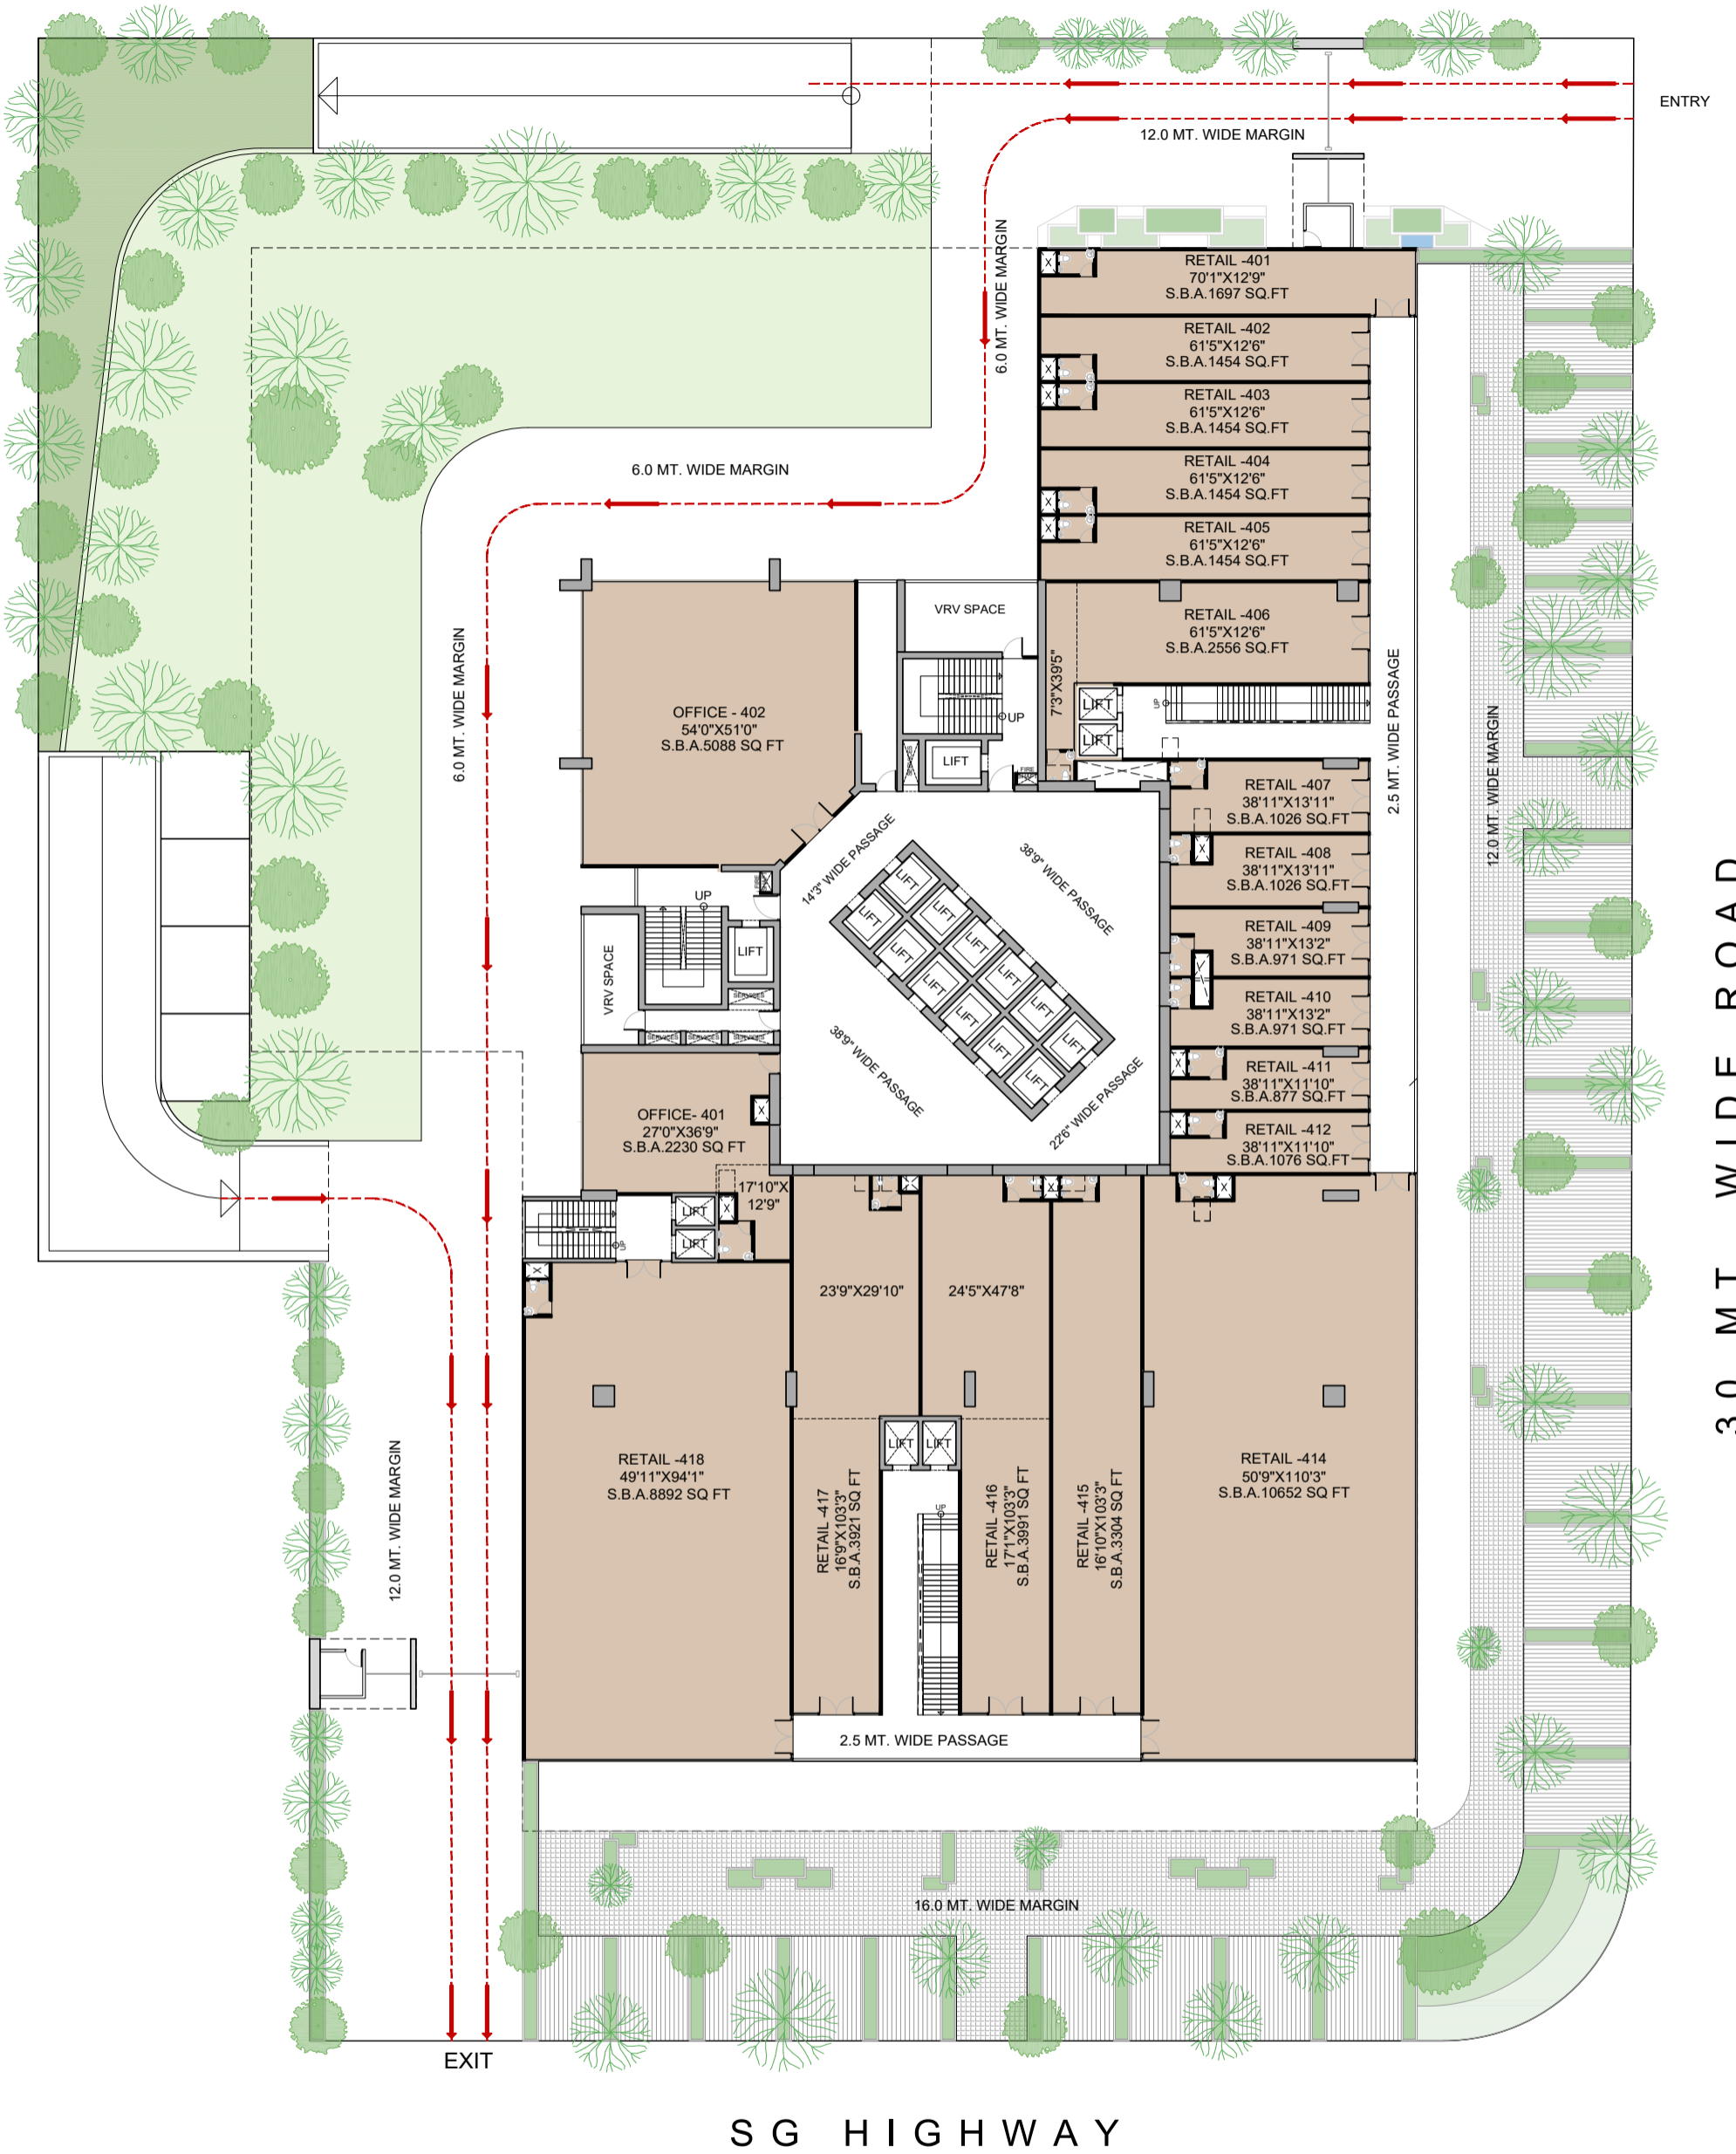

COMMERCIAL @ SG HIGHWAY

CONCEPT PRESENTATION 11

Date - 17-01-2024

PLANS

GROUND FLOOR PLAN

30 MT. WIDE ROAD

SG HIGHWAY

1st FLOOR PLAN

30 MT. WIDE ROAD

SG HIGHWAY

2nd & 3rd FLOOR PLAN

30 MT. WIDE ROAD

SG HIGHWAY

4th FLOOR PLAN

30 MT. WIDE ROAD

SG HIGHWAY

5th FLOOR PLAN

30 MT. WIDE ROAD

SG HIGHWAY

6th FLOOR PLAN

30 MT. WIDE ROAD

SG HIGHWAY

7th FLOOR PLAN

30 MT. WIDE ROAD

SG HIGHWAY

8th FLOOR PLAN

30 MT. WIDE ROAD

SG HIGHWAY

9th FLOOR PLAN

30 MT. WIDE ROAD

SG HIGHWAY

10th FLOOR PLAN