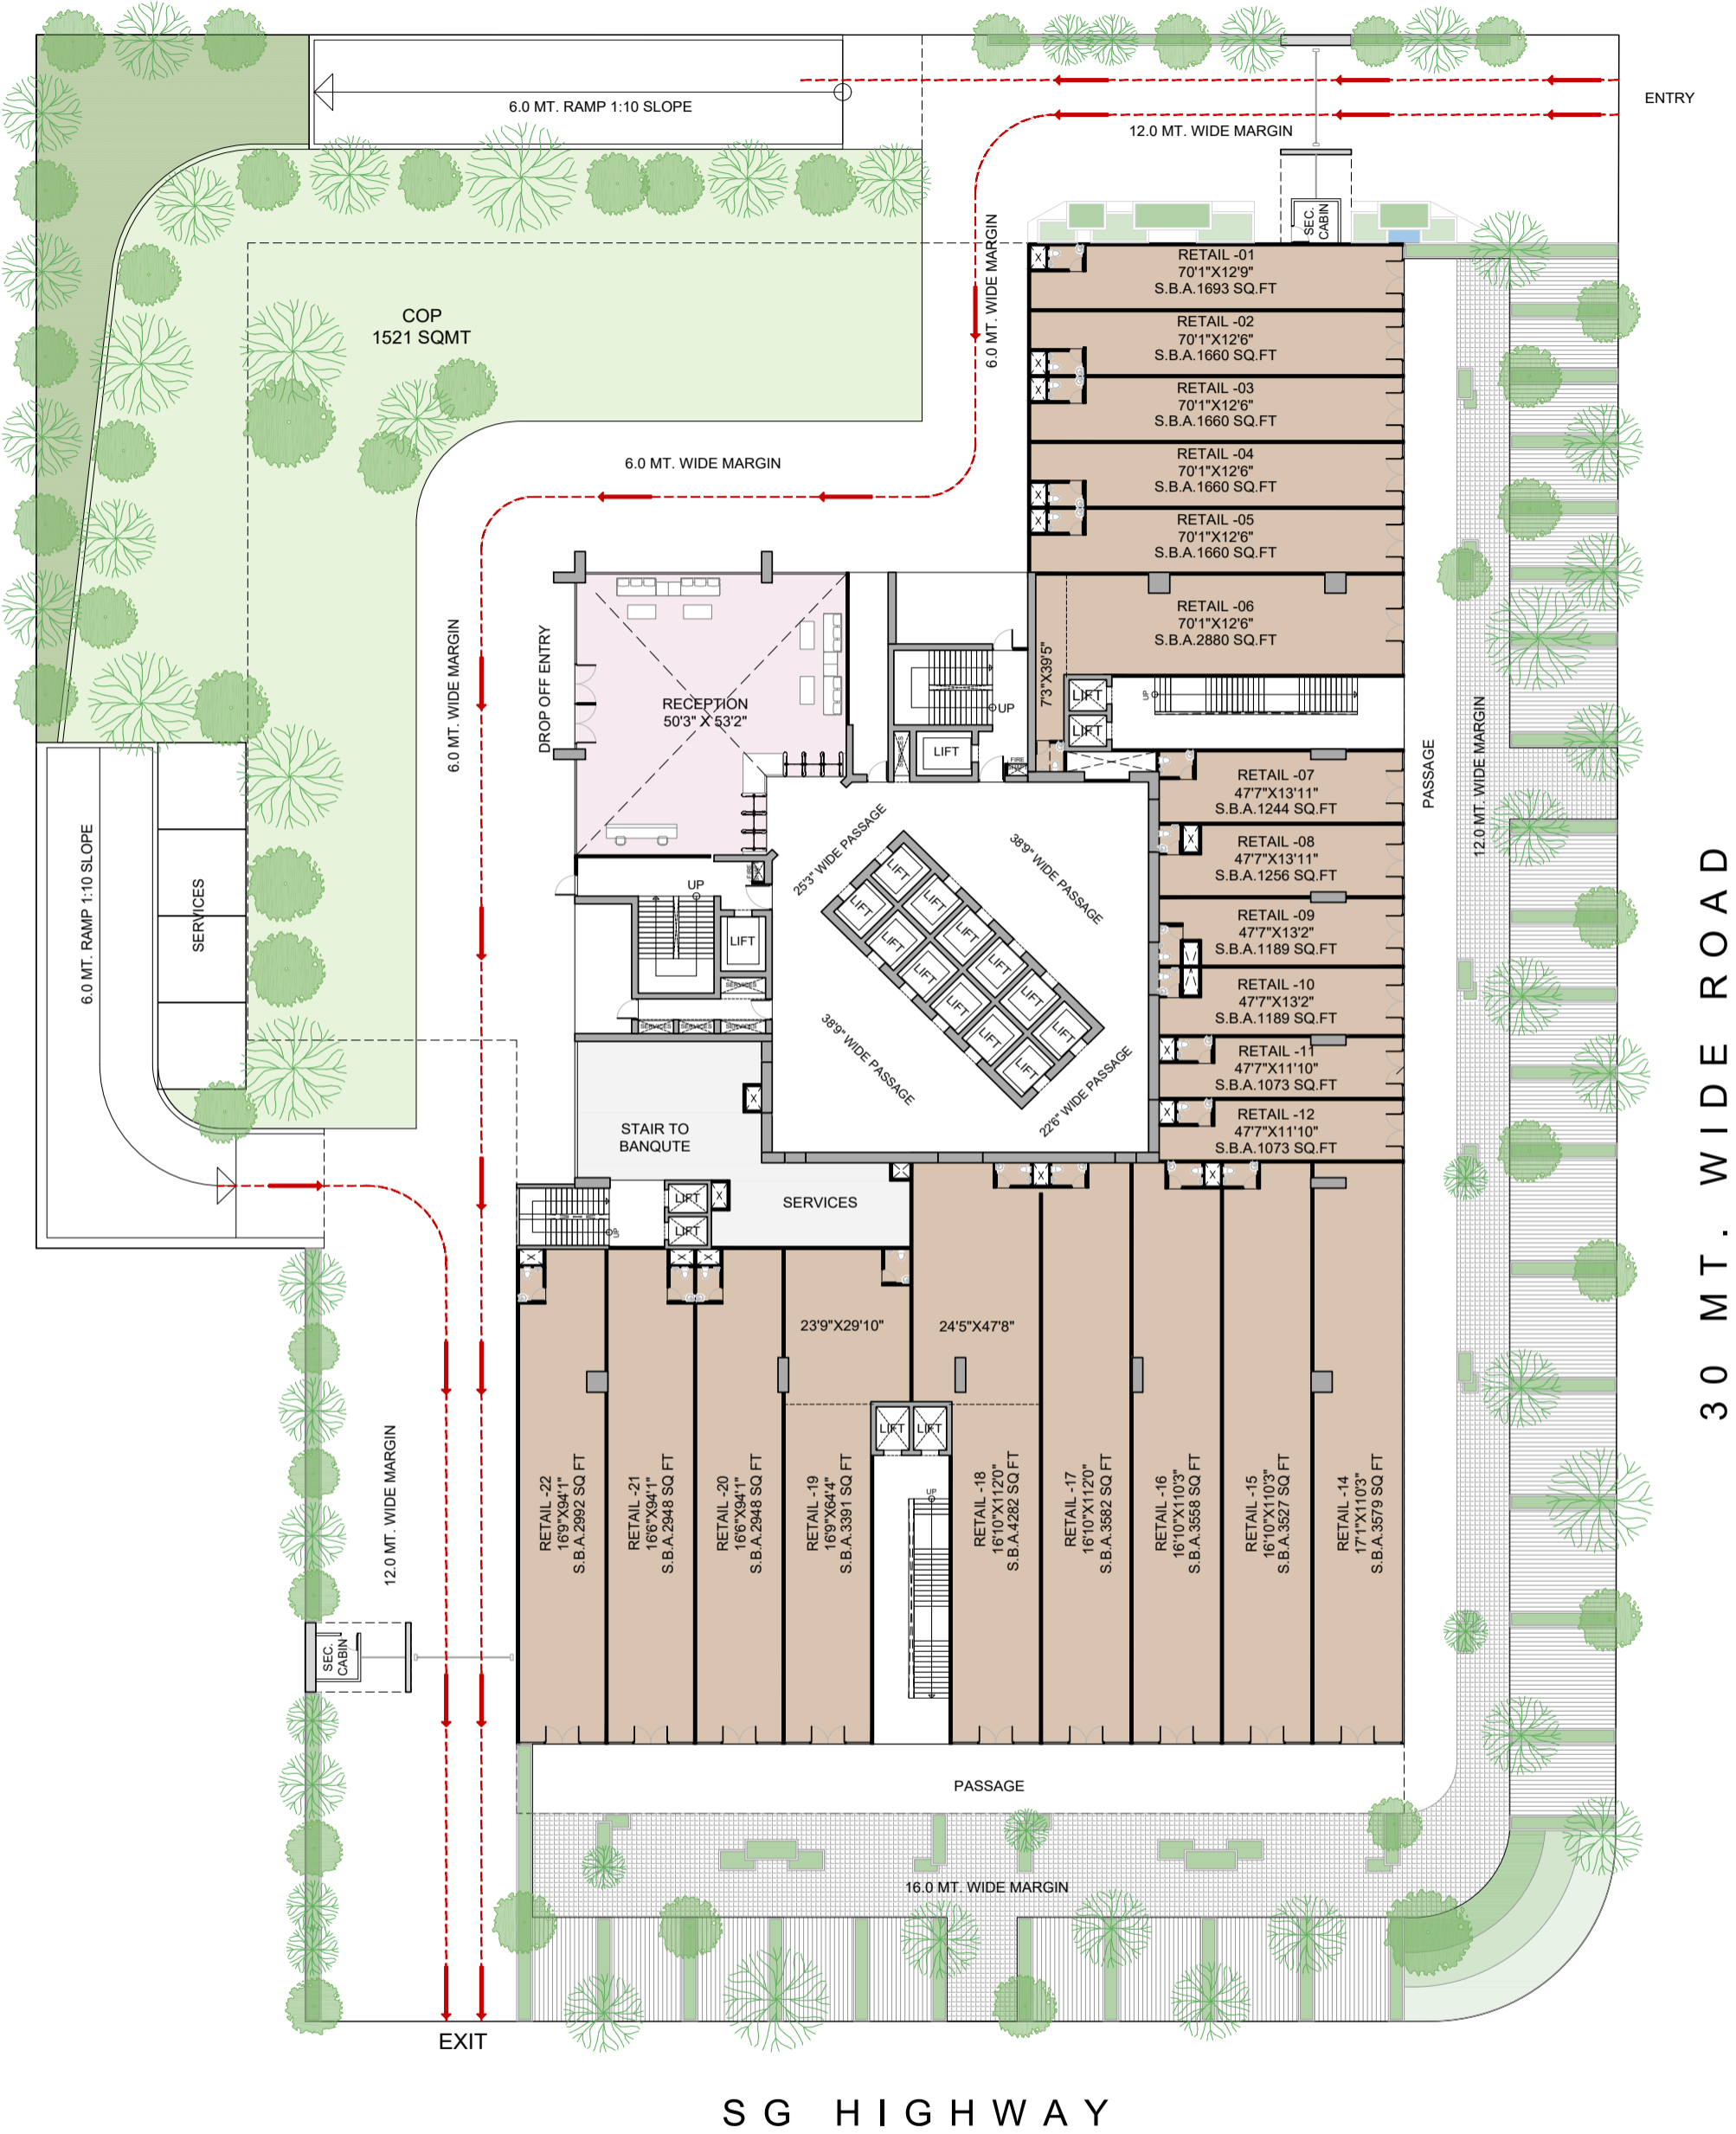

COMMERCIAL @ SG HIGHWAY

CONCEPT PRESENTATION 11

Date - 17-01-2024

PLANS

GROUND FLOOR PLAN

30 MT. WIDE ROAD

SG HIGHWAY

1st FLOOR PLAN

30 MT. WIDE ROAD

SG HIGHWAY

2nd & 3rd FLOOR PLAN

30 MT. WIDE ROAD

SG HIGHWAY

4th FLOOR PLAN

30 MT. WIDE ROAD

SG HIGHWAY

5th FLOOR PLAN

30 MT. WIDE ROAD

SG HIGHWAY

6th FLOOR PLAN

30 MT. WIDE ROAD

SG HIGHWAY

7th FLOOR PLAN

30 MT. WIDE ROAD

SG HIGHWAY

8th FLOOR PLAN

30 MT. WIDE ROAD

SG HIGHWAY

9th FLOOR PLAN

30 MT. WIDE ROAD

SG HIGHWAY

10th FLOOR PLAN