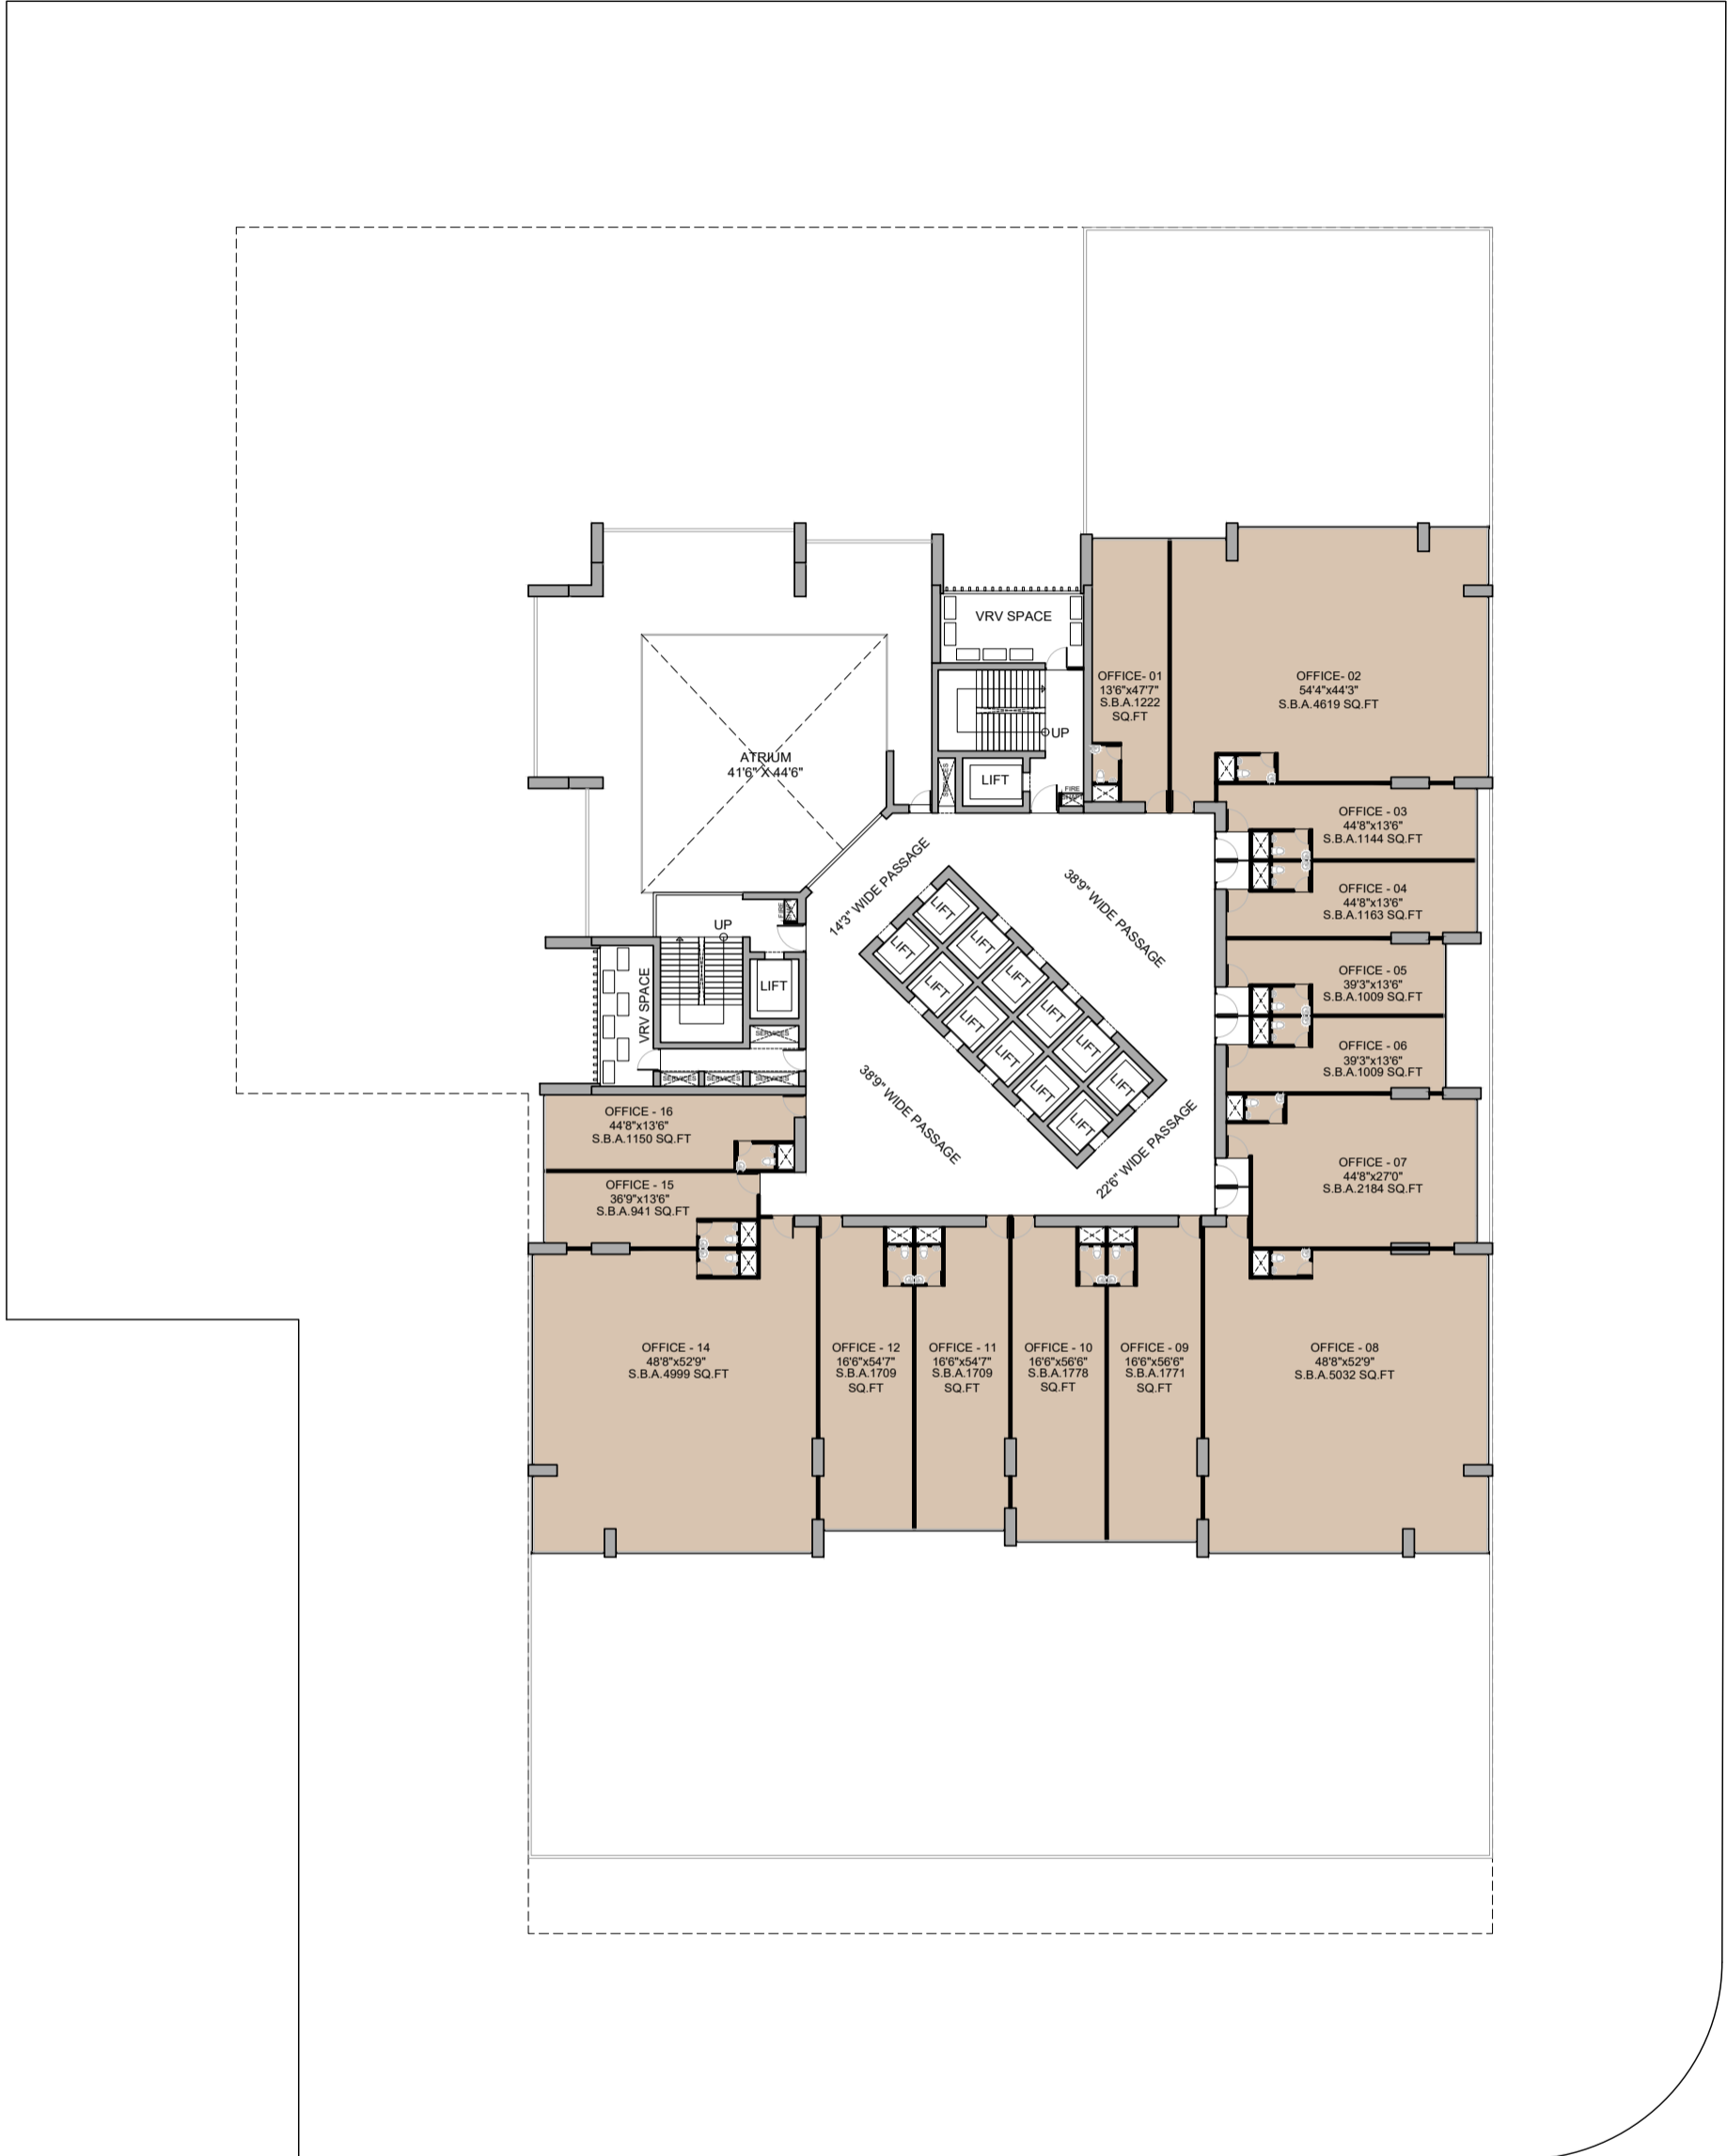

COMMERCIAL @ SG HIGHWAY

CONCEPT PRESENTATION 11

Date - 17-01-2024

PLANS

GROUND FLOOR PLAN

30 MT. WIDE ROAD

SG HIGHWAY

1st FLOOR PLAN

SG HIGHWAY

24TH FLOOR PLAN

30 MT. WIDE ROAD

SG HIGHWAY

25TH FLOOR PLAN

30 MT. WIDE ROAD

SG HIGHWAY

26TH FLOOR PLAN

30 MT. WIDE ROAD

SG HIGHWAY

27TH FLOOR PLAN

30 MT. WIDE ROAD

SG HIGHWAY

28TH FLOOR PLAN

30 MT. WIDE ROAD

SG HIGHWAY