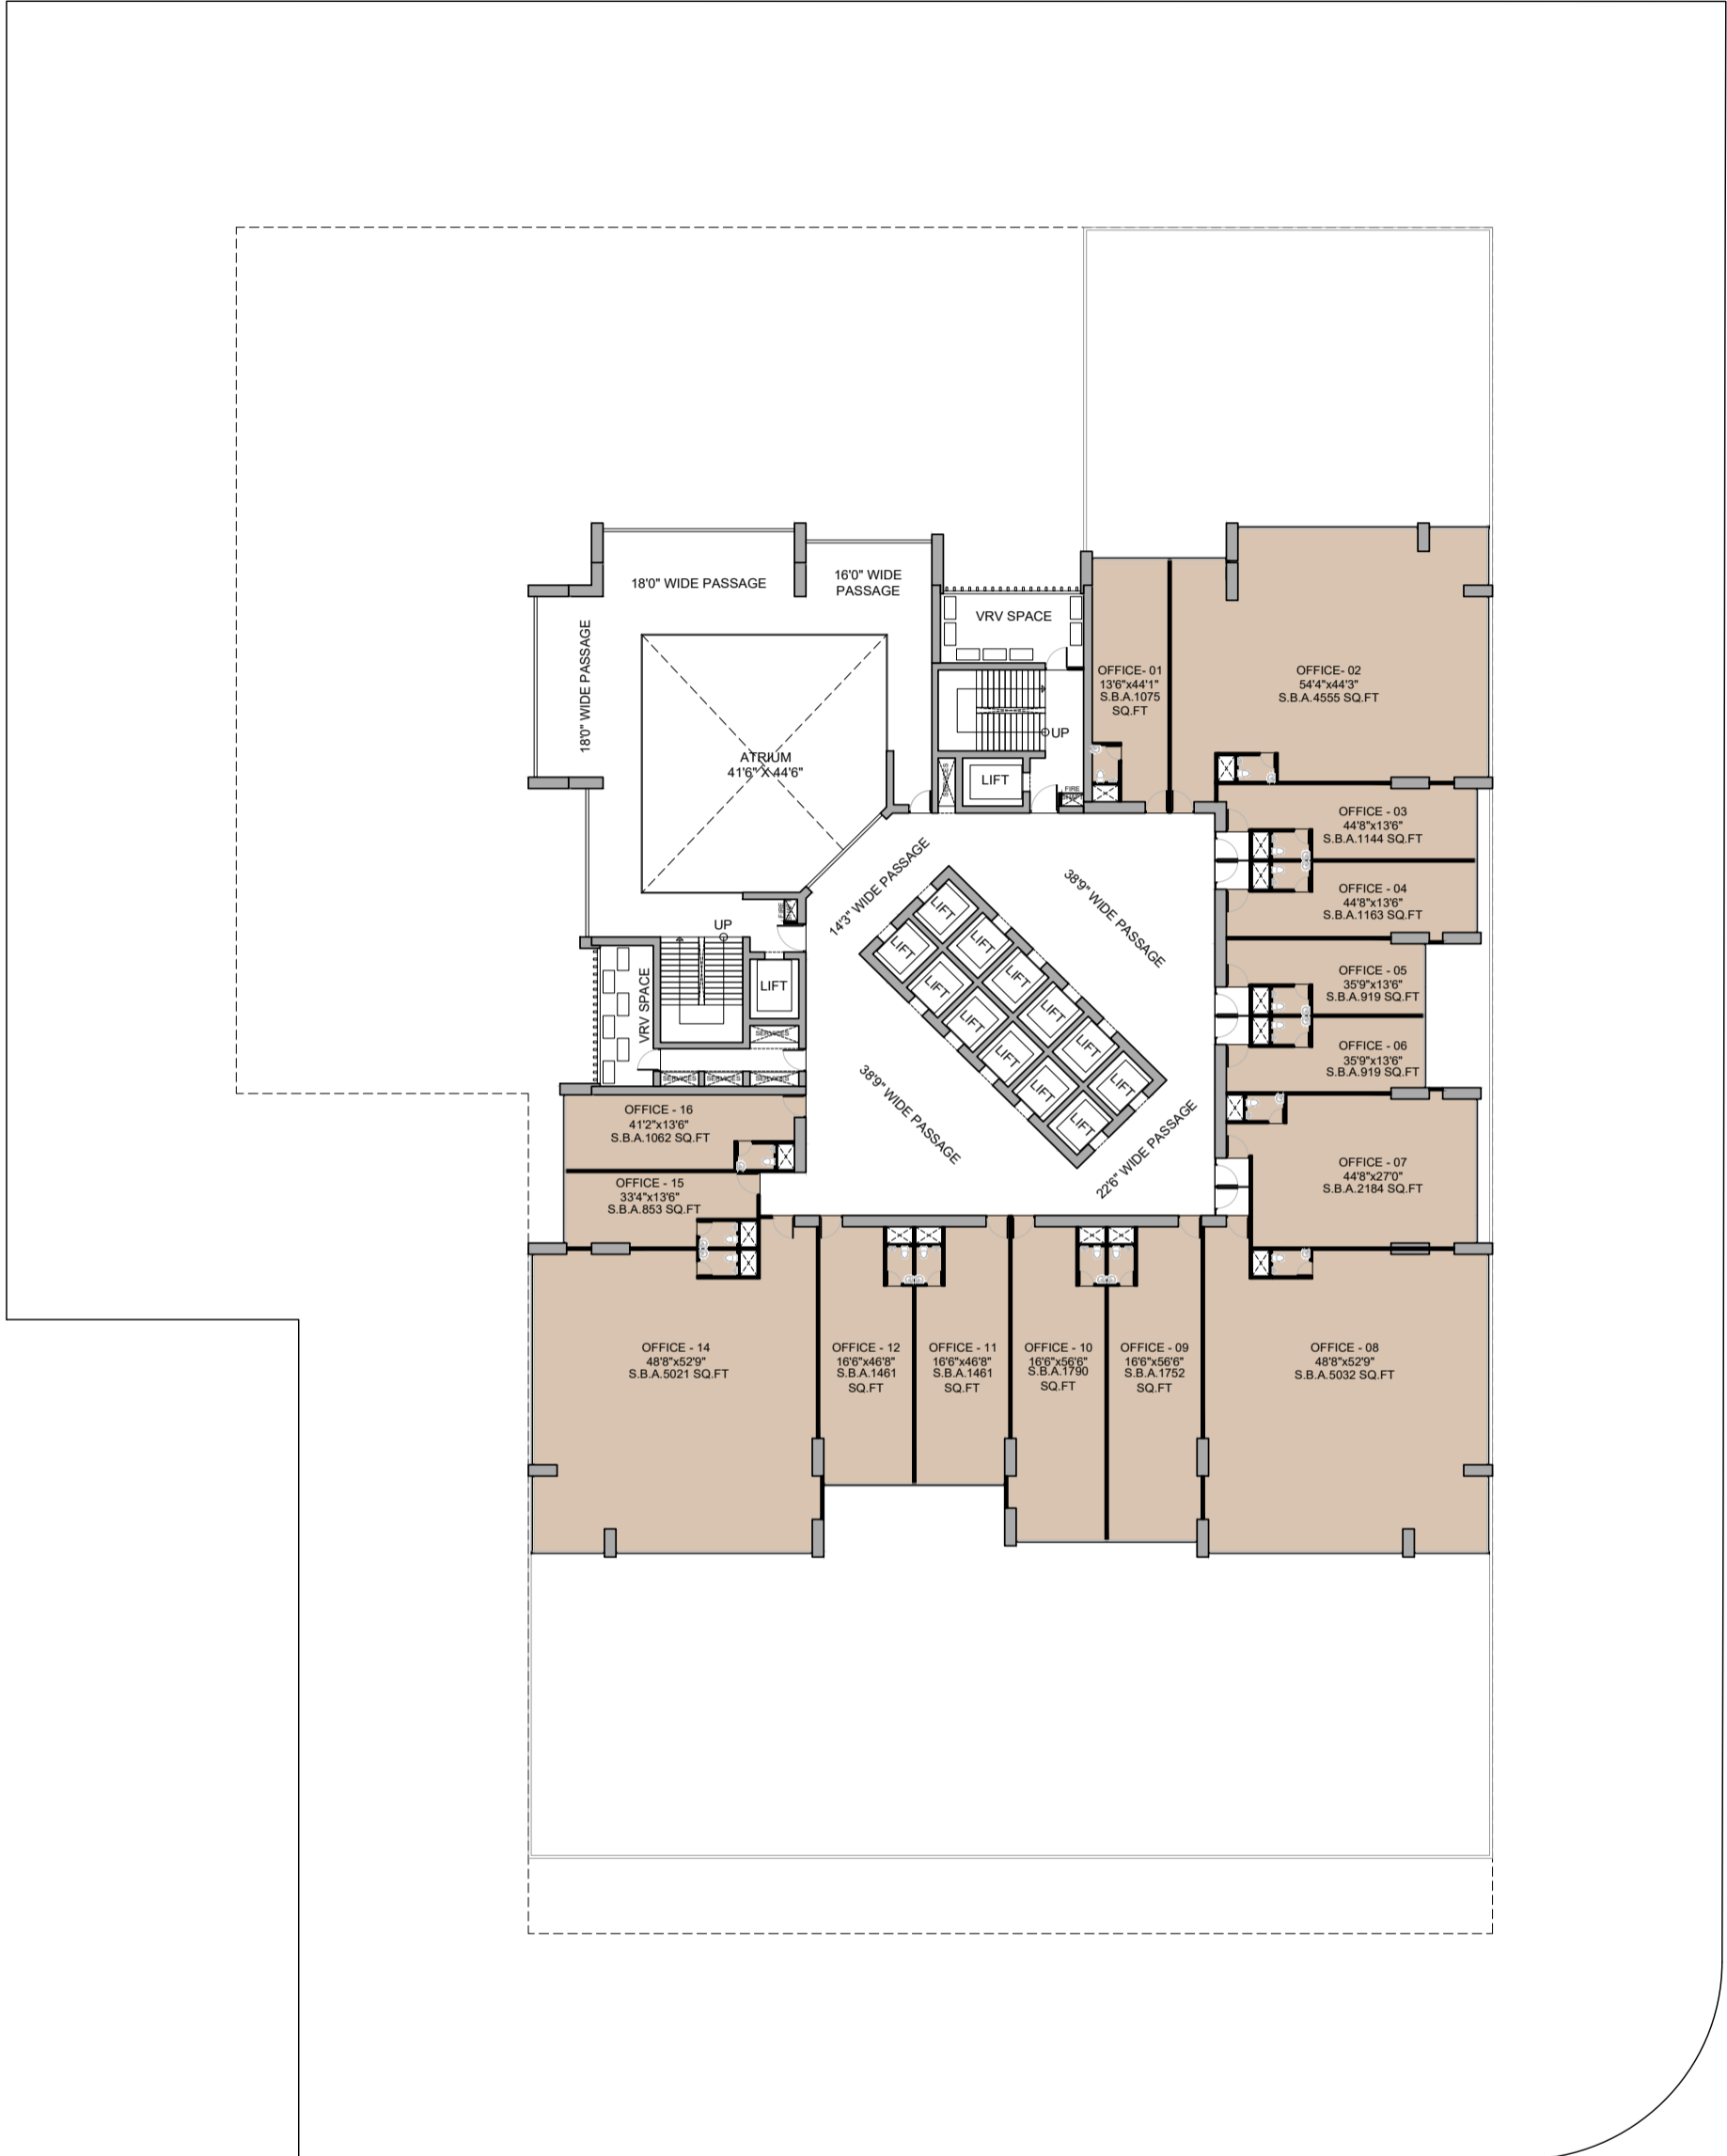

COMMERCIAL @ SG HIGHWAY

CONCEPT PRESENTATION 11

Date - 17-01-2024

PLANS

GROUND FLOOR PLAN

30 MT. WIDE ROAD

SG HIGHWAY

1st FLOOR PLAN

SG HIGHWAY

16th FLOOR PLAN

30 MT. WIDE ROAD

SG HIGHWAY

17th FLOOR PLAN

30 MT. WIDE ROAD

SG HIGHWAY

18th FLOOR PLAN

30 MT. WIDE ROAD

SG HIGHWAY

19th FLOOR PLAN

30 MT. WIDE ROAD

SG HIGHWAY

20th FLOOR PLAN SKIP FLOOR

30 MT. WIDE ROAD

SG HIGHWAY

21ST FLOOR PLAN

30 MT. WIDE ROAD

SG HIGHWAY

22ND FLOOR PLAN

30 MT. WIDE ROAD

SG HIGHWAY

23RD FLOOR PLAN

30 MT. WIDE ROAD