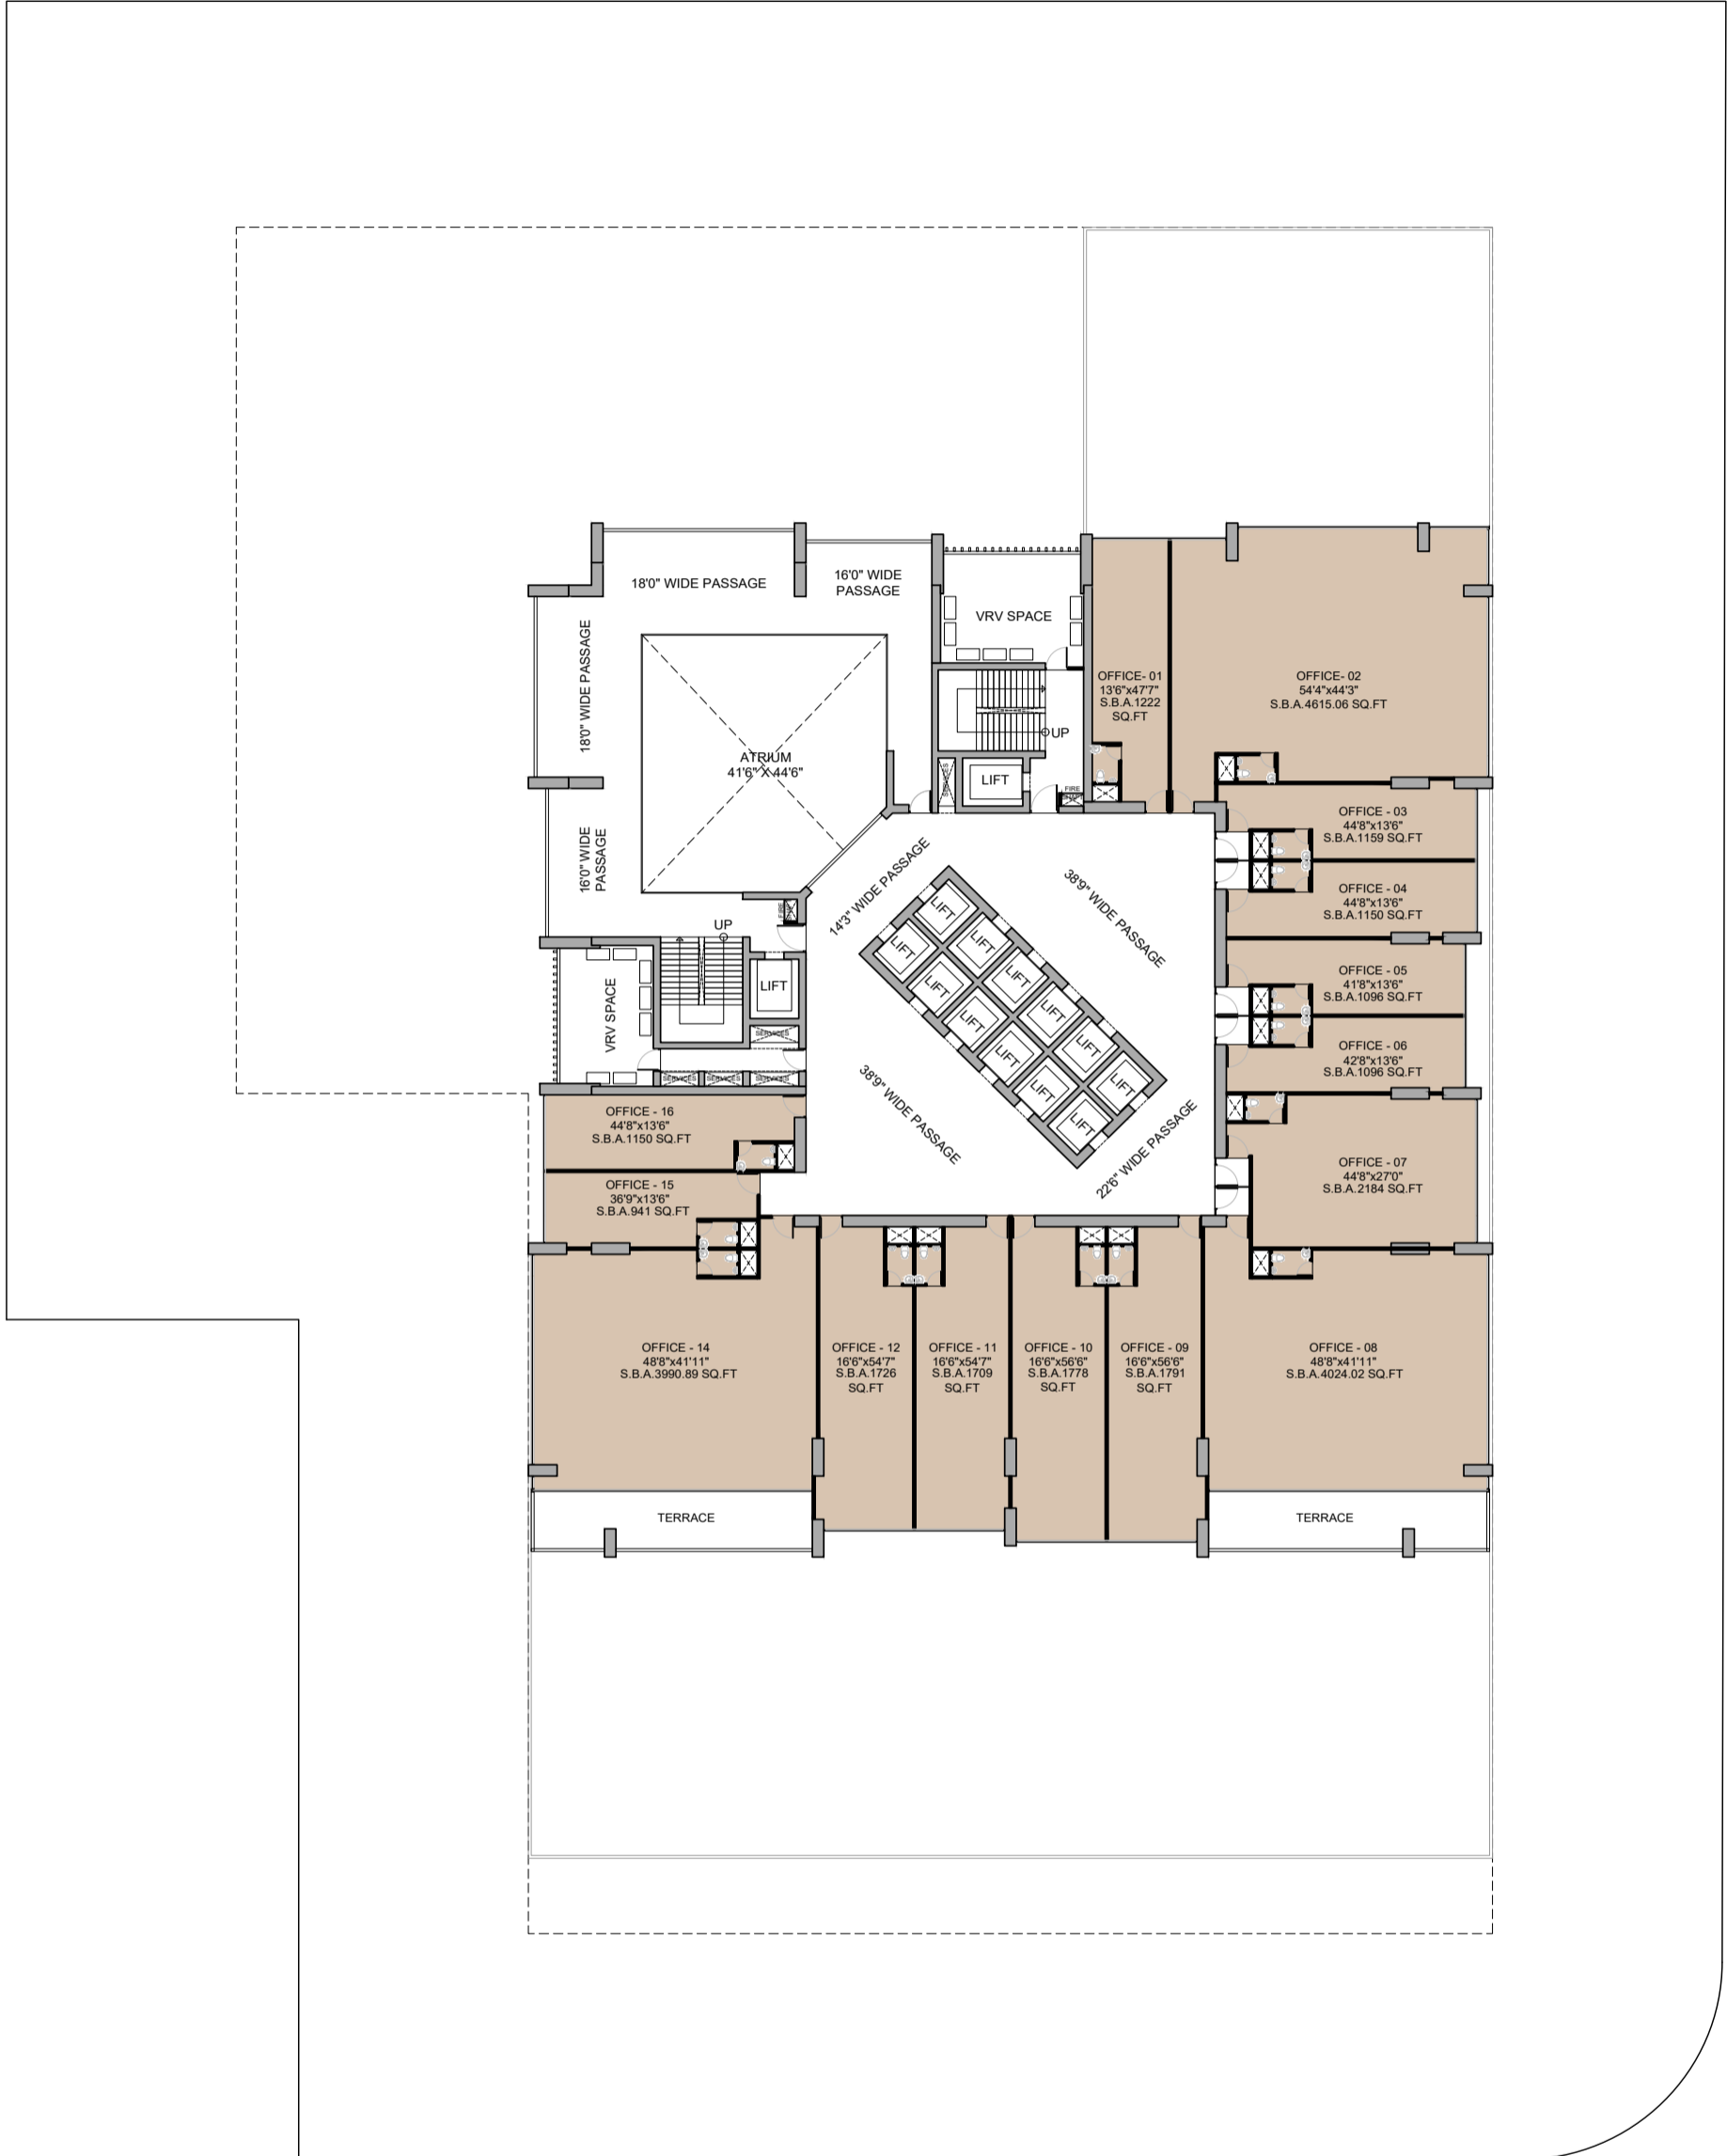

COMMERCIAL @ SG HIGHWAY

CONCEPT PRESENTATION 11

Date - 17-01-2024

PLANS

GROUND FLOOR PLAN

30 MT. WIDE ROAD

SG HIGHWAY

1st FLOOR PLAN

30 MT. WIDE ROAD

SG HIGHWAY

27TH FLOOR PLAN

30 MT. WIDE ROAD

SG HIGHWAY

28TH FLOOR PLAN

30 MT. WIDE ROAD

SG HIGHWAY

29TH FLOOR PLAN

30TH FLOOR PLAN

30 MT. WIDE ROAD

SG HIGHWAY

31ST FLOOR PLAN

30 MT. WIDE ROAD

SG HIGHWAY

32ND FLOOR PLAN

30 MT. WIDE ROAD

SG HIGHWAY

33RD FLOOR TERRACE PLAN

SG HIGHWAY