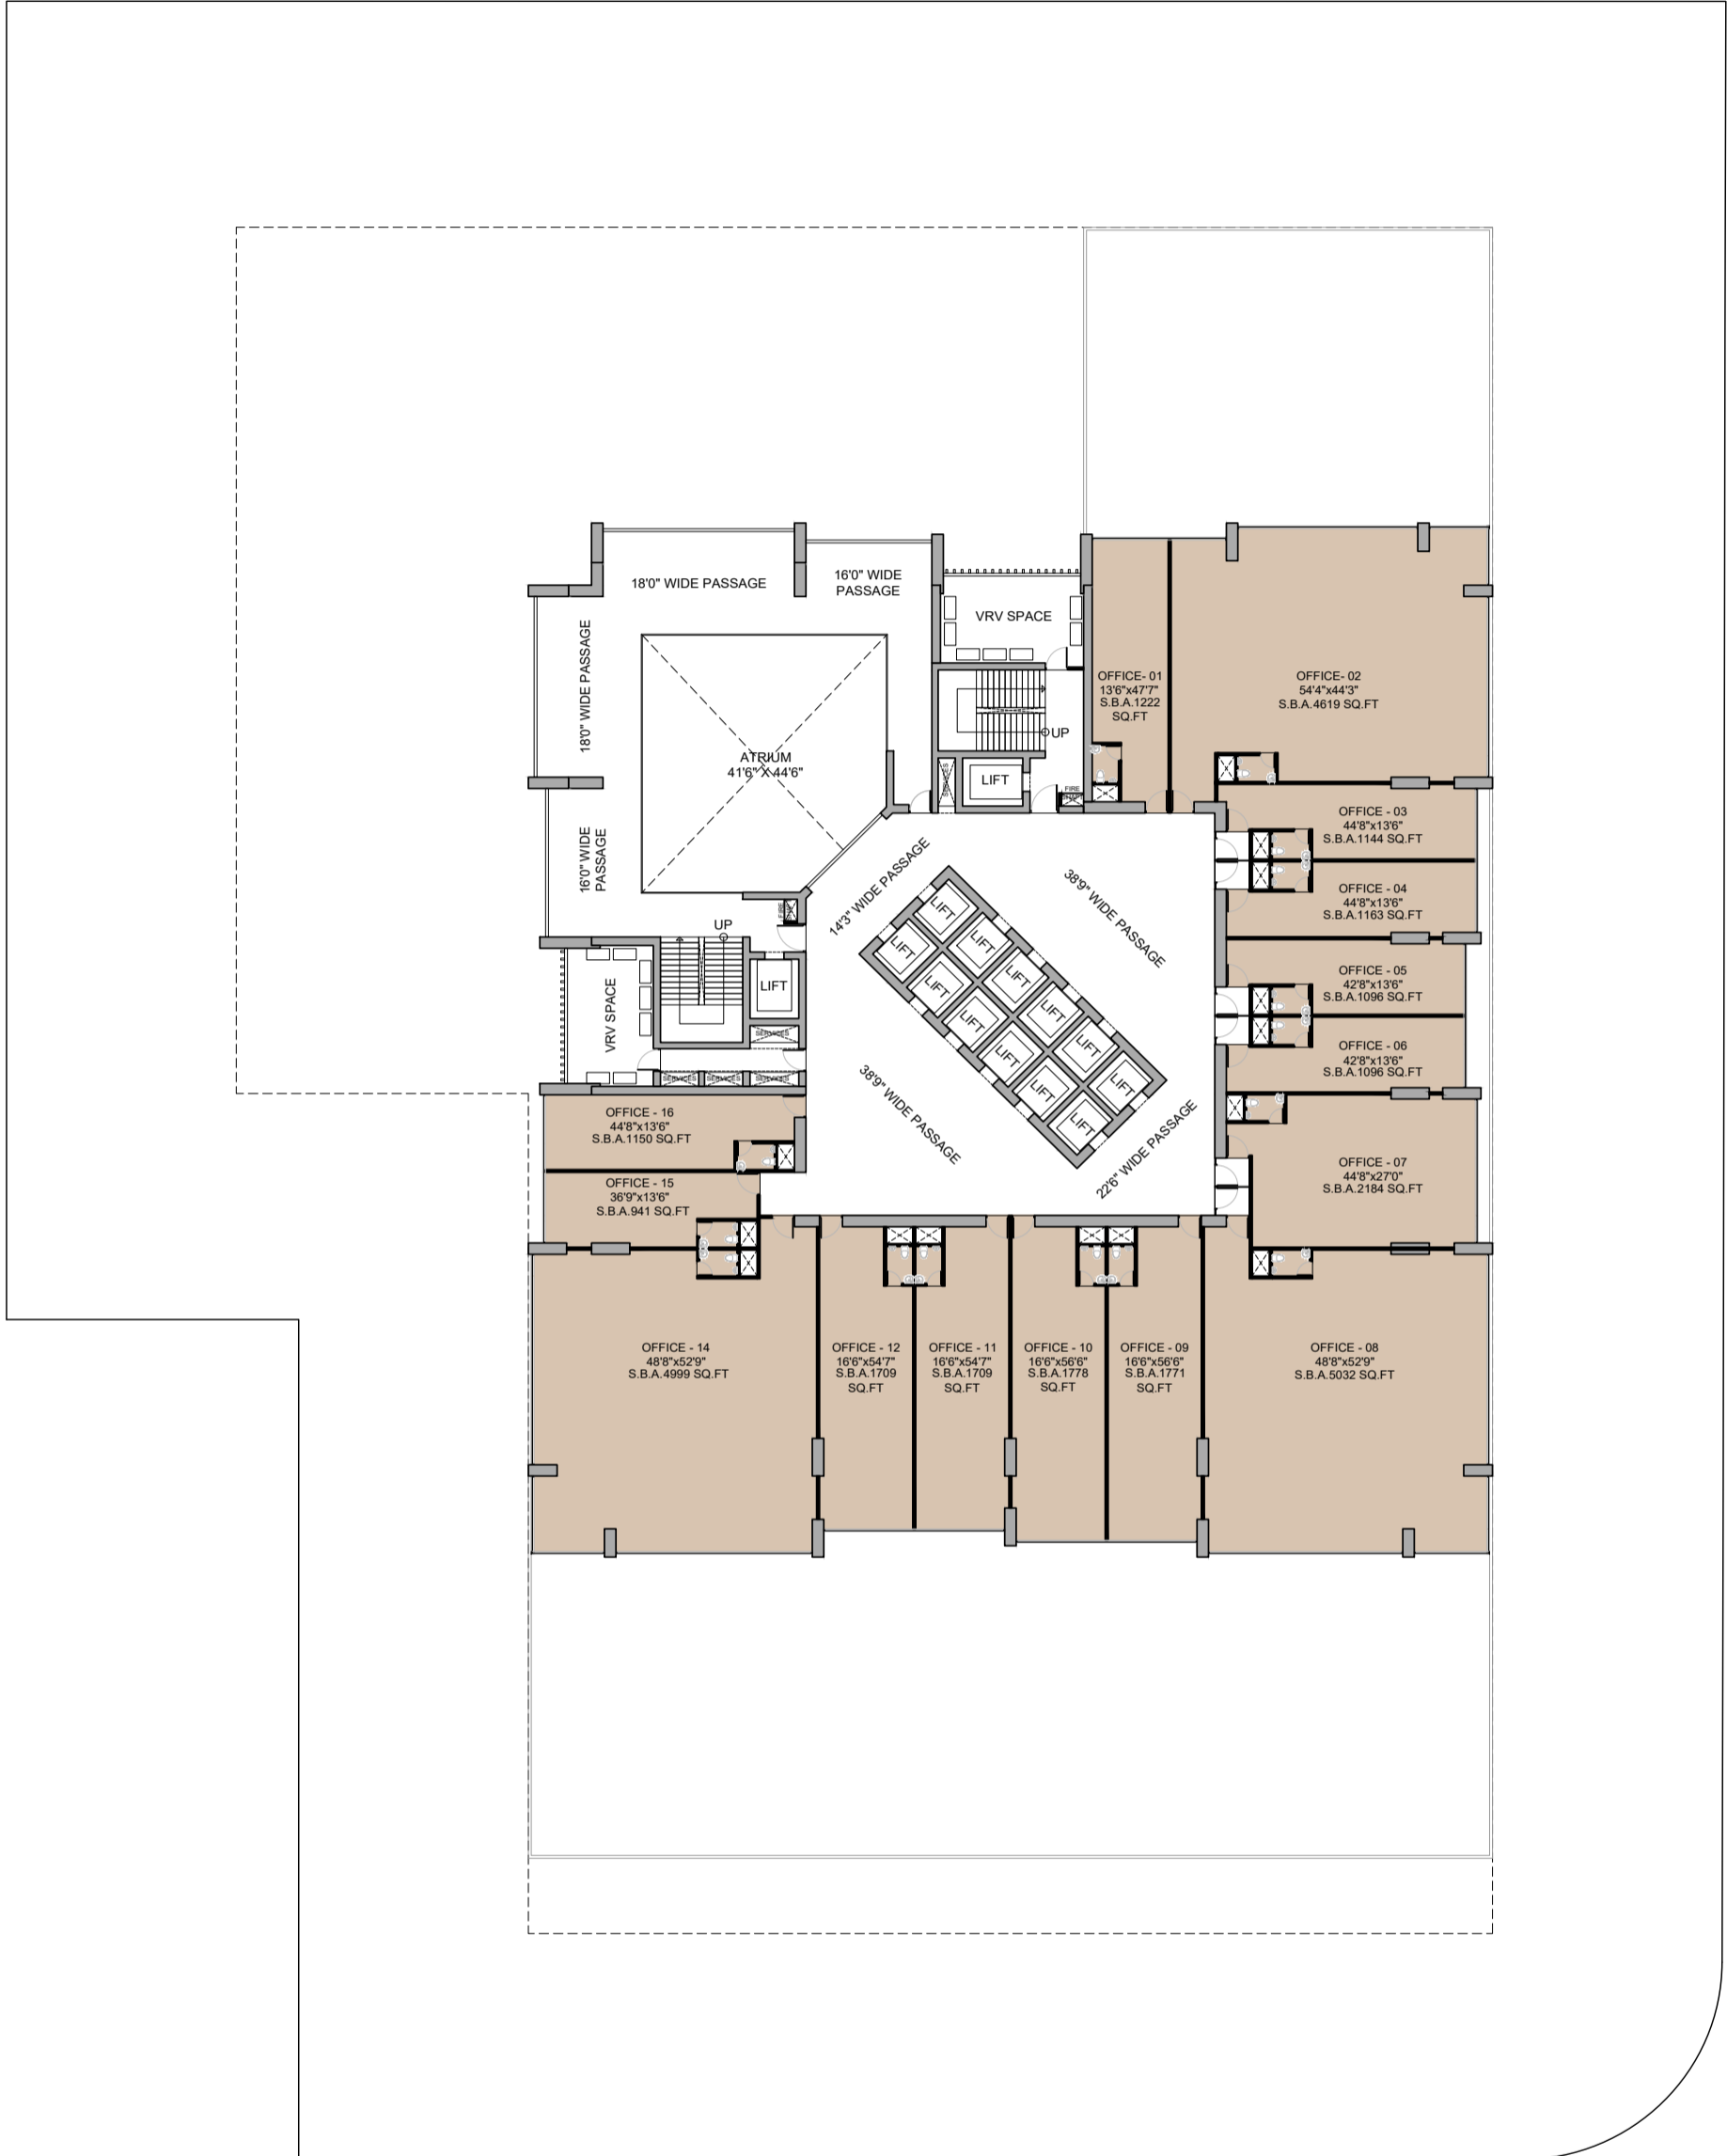

COMMERCIAL @ SG HIGHWAY

CONCEPT PRESENTATION 11

Date - 17-01-2024

PLANS

GROUND FLOOR PLAN

30 MT. WIDE ROAD

SG HIGHWAY

1st FLOOR PLAN

30 MT. WIDE ROAD

SG HIGHWAY

27TH FLOOR PLAN

30 MT. WIDE ROAD

SG HIGHWAY

28TH FLOOR PLAN

30 MT. WIDE ROAD

SG HIGHWAY

29TH FLOOR PLAN

30TH FLOOR PLAN

30 MT. WIDE ROAD

SG HIGHWAY

31ST FLOOR PLAN

30 MT. WIDE ROAD

SG HIGHWAY

32ND FLOOR PLAN

30 MT. WIDE ROAD

SG HIGHWAY

33RD FLOOR TERRACE PLAN

SG HIGHWAY