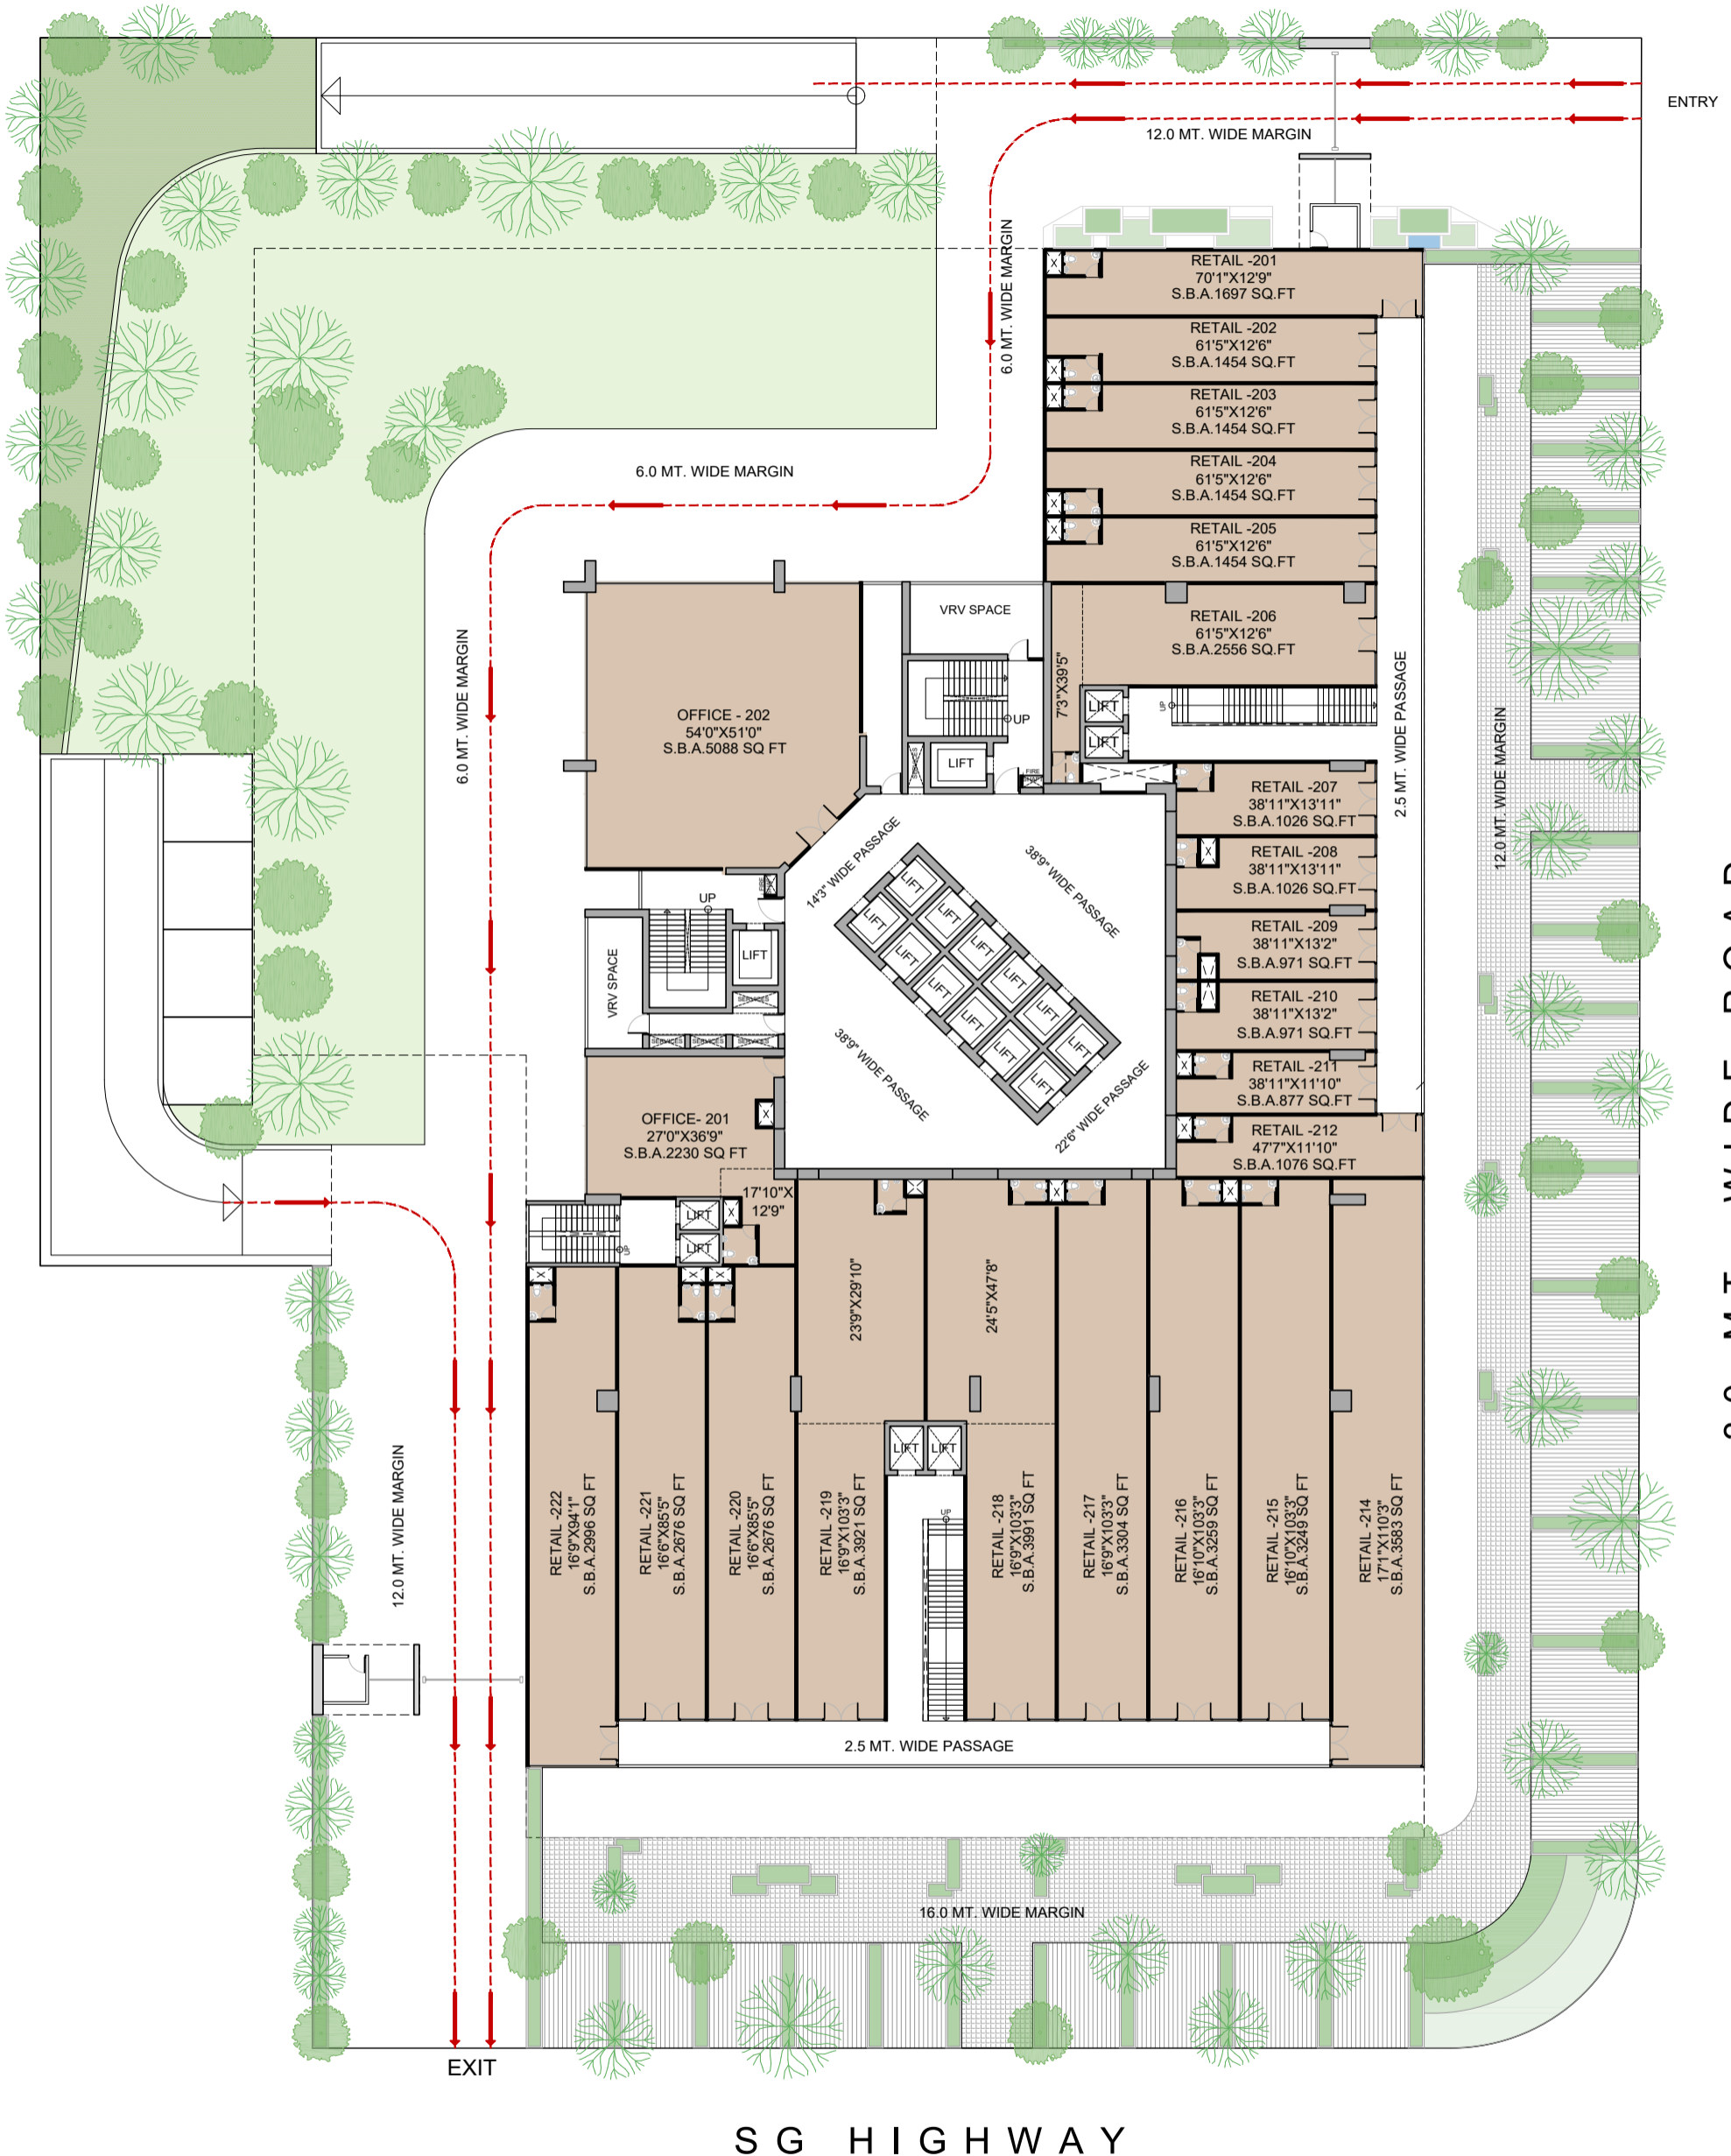

COMMERCIAL @ SG HIGHWAY

CONCEPT PRESENTATION 11

Date - 17-01-2024

PLANS

GROUND FLOOR PLAN

30 MT. WIDE ROAD

SG HIGHWAY

1st FLOOR PLAN

30 MT. WIDE ROAD

SG HIGHWAY

2nd & 3rd FLOOR PLAN

30 MT. WIDE ROAD

SG HIGHWAY

4th FLOOR PLAN

30 MT. WIDE ROAD

SG HIGHWAY

5th FLOOR PLAN

30 MT. WIDE ROAD

SG HIGHWAY

6th FLOOR PLAN

30 MT. WIDE ROAD

SG HIGHWAY

7th FLOOR PLAN

30 MT. WIDE ROAD

SG HIGHWAY

8th FLOOR PLAN

30 MT. WIDE ROAD

SG HIGHWAY

9th FLOOR PLAN

30 MT. WIDE ROAD

SG HIGHWAY

10th FLOOR PLAN