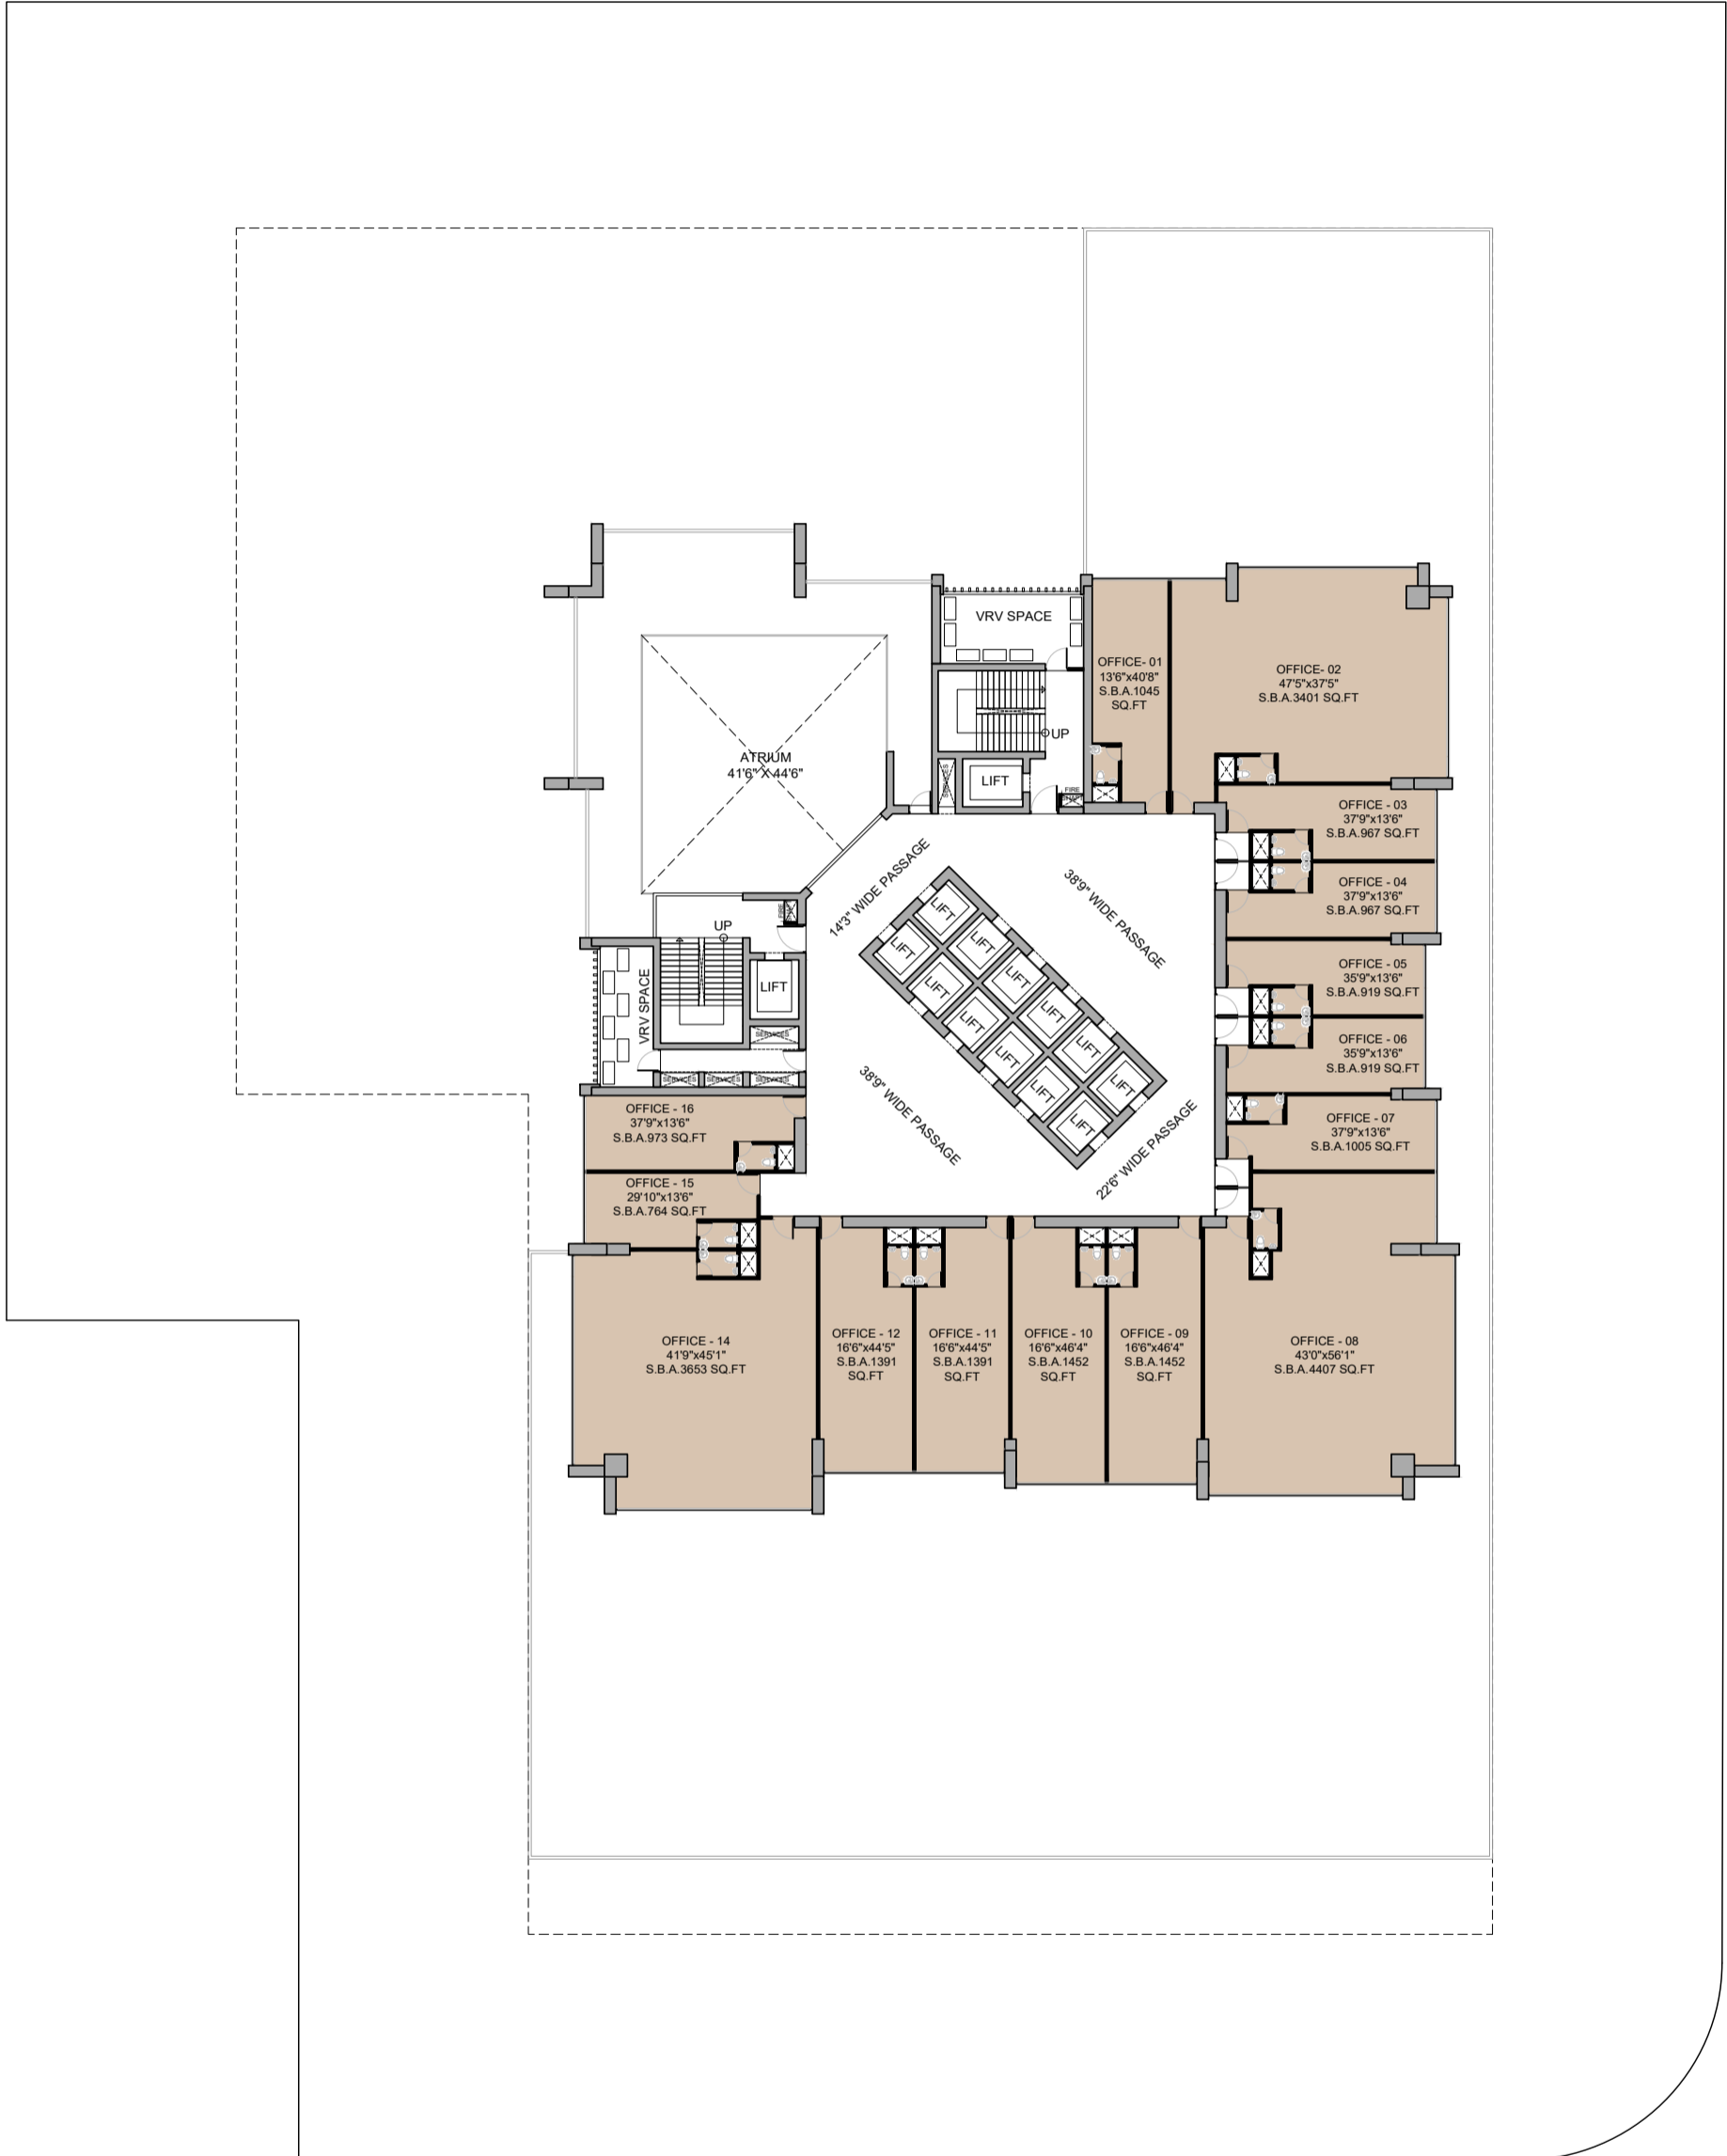

COMMERCIAL @ SG HIGHWAY

CONCEPT PRESENTATION 11

Date - 17-01-2024

PLANS

GROUND FLOOR PLAN

30 MT. WIDE ROAD

SG HIGHWAY

1st FLOOR PLAN

30 MT. WIDE ROAD

SG HIGHWAY

2nd & 3rd FLOOR PLAN

30 MT. WIDE ROAD

SG HIGHWAY

4th FLOOR PLAN

30 MT. WIDE ROAD

SG HIGHWAY

5th FLOOR PLAN

30 MT. WIDE ROAD

SG HIGHWAY

6th FLOOR PLAN

30 MT. WIDE ROAD

SG HIGHWAY

7th FLOOR PLAN

30 MT. WIDE ROAD

SG HIGHWAY

8th FLOOR PLAN

30 MT. WIDE ROAD

SG HIGHWAY

9th FLOOR PLAN

30 MT. WIDE ROAD

SG HIGHWAY

10th FLOOR PLAN