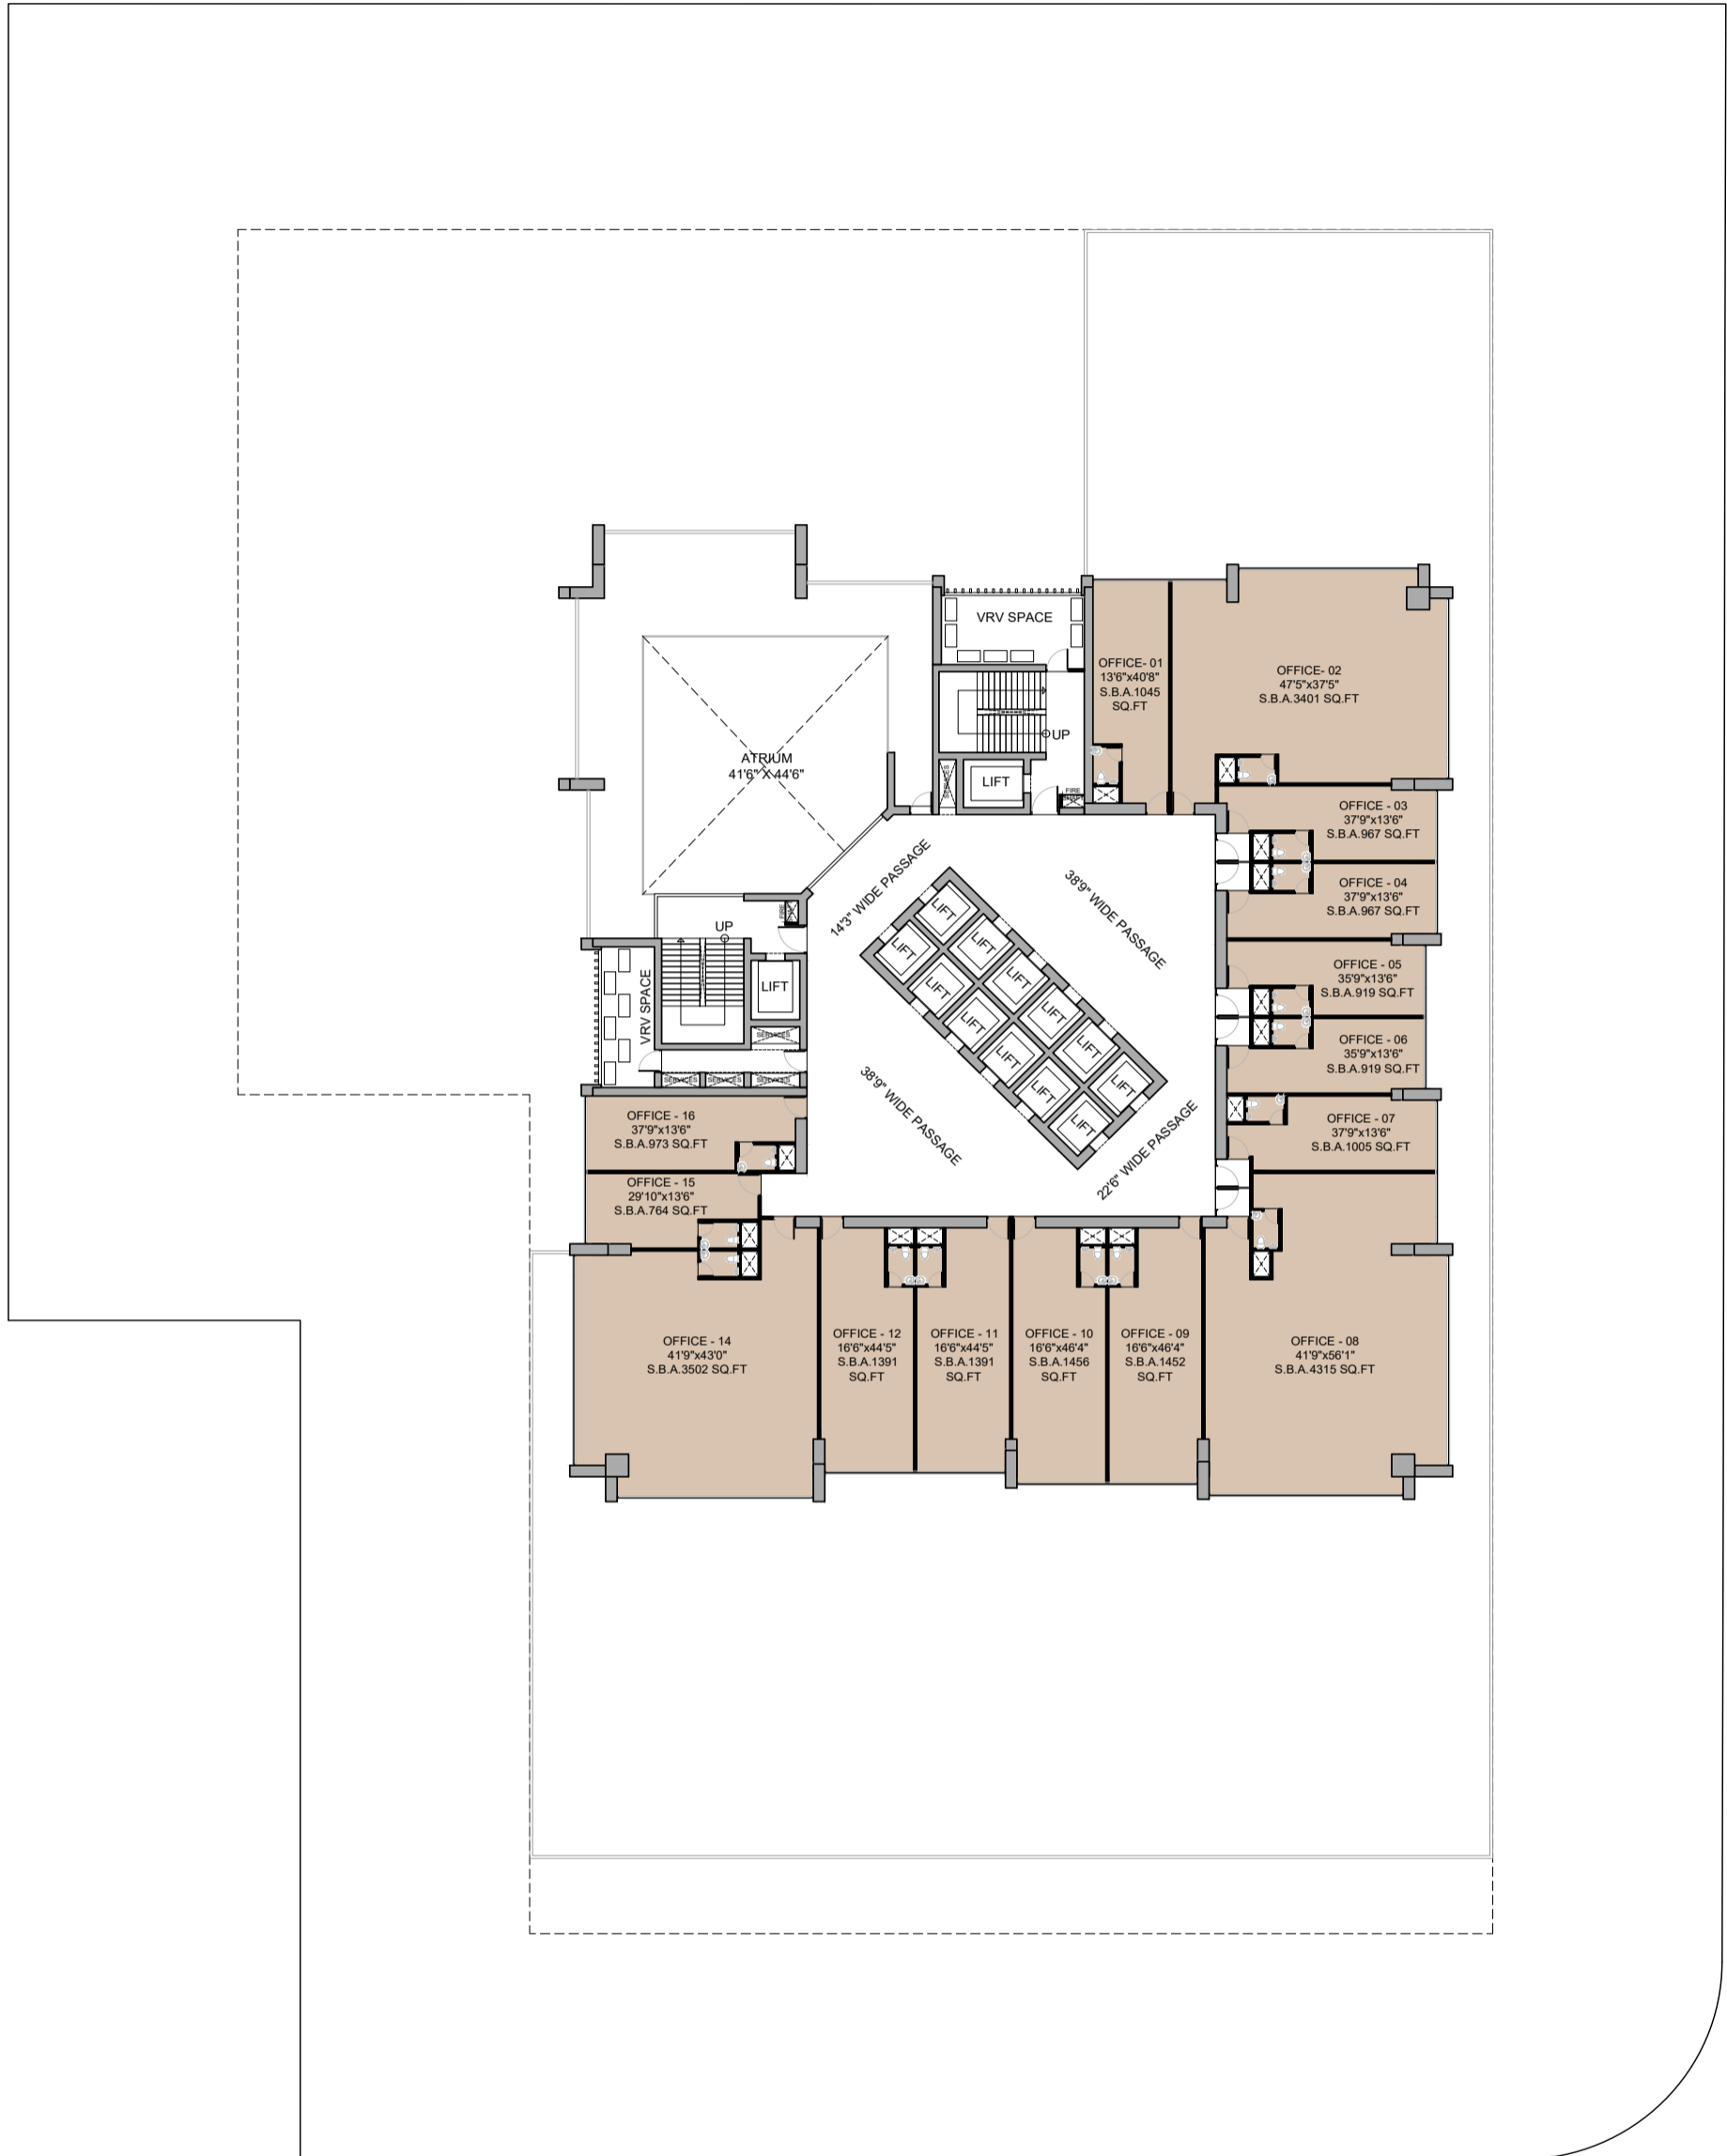

COMMERCIAL @ SG HIGHWAY

CONCEPT PRESENTATION 11

Date - 17-01-2024

PLANS

GROUND FLOOR PLAN

30 MT. WIDE ROAD

SG HIGHWAY

1st FLOOR PLAN

30 MT. WIDE ROAD

SG HIGHWAY

2nd & 3rd FLOOR PLAN

30 MT. WIDE ROAD

SG HIGHWAY

4th FLOOR PLAN

30 MT. WIDE ROAD

SG HIGHWAY

5th FLOOR PLAN

30 MT. WIDE ROAD

SG HIGHWAY

6th FLOOR PLAN

30 MT. WIDE ROAD

SG HIGHWAY

7th FLOOR PLAN

30 MT. WIDE ROAD

SG HIGHWAY

8th FLOOR PLAN

30 MT. WIDE ROAD

SG HIGHWAY

9th FLOOR PLAN

30 MT. WIDE ROAD

SG HIGHWAY

10th FLOOR PLAN