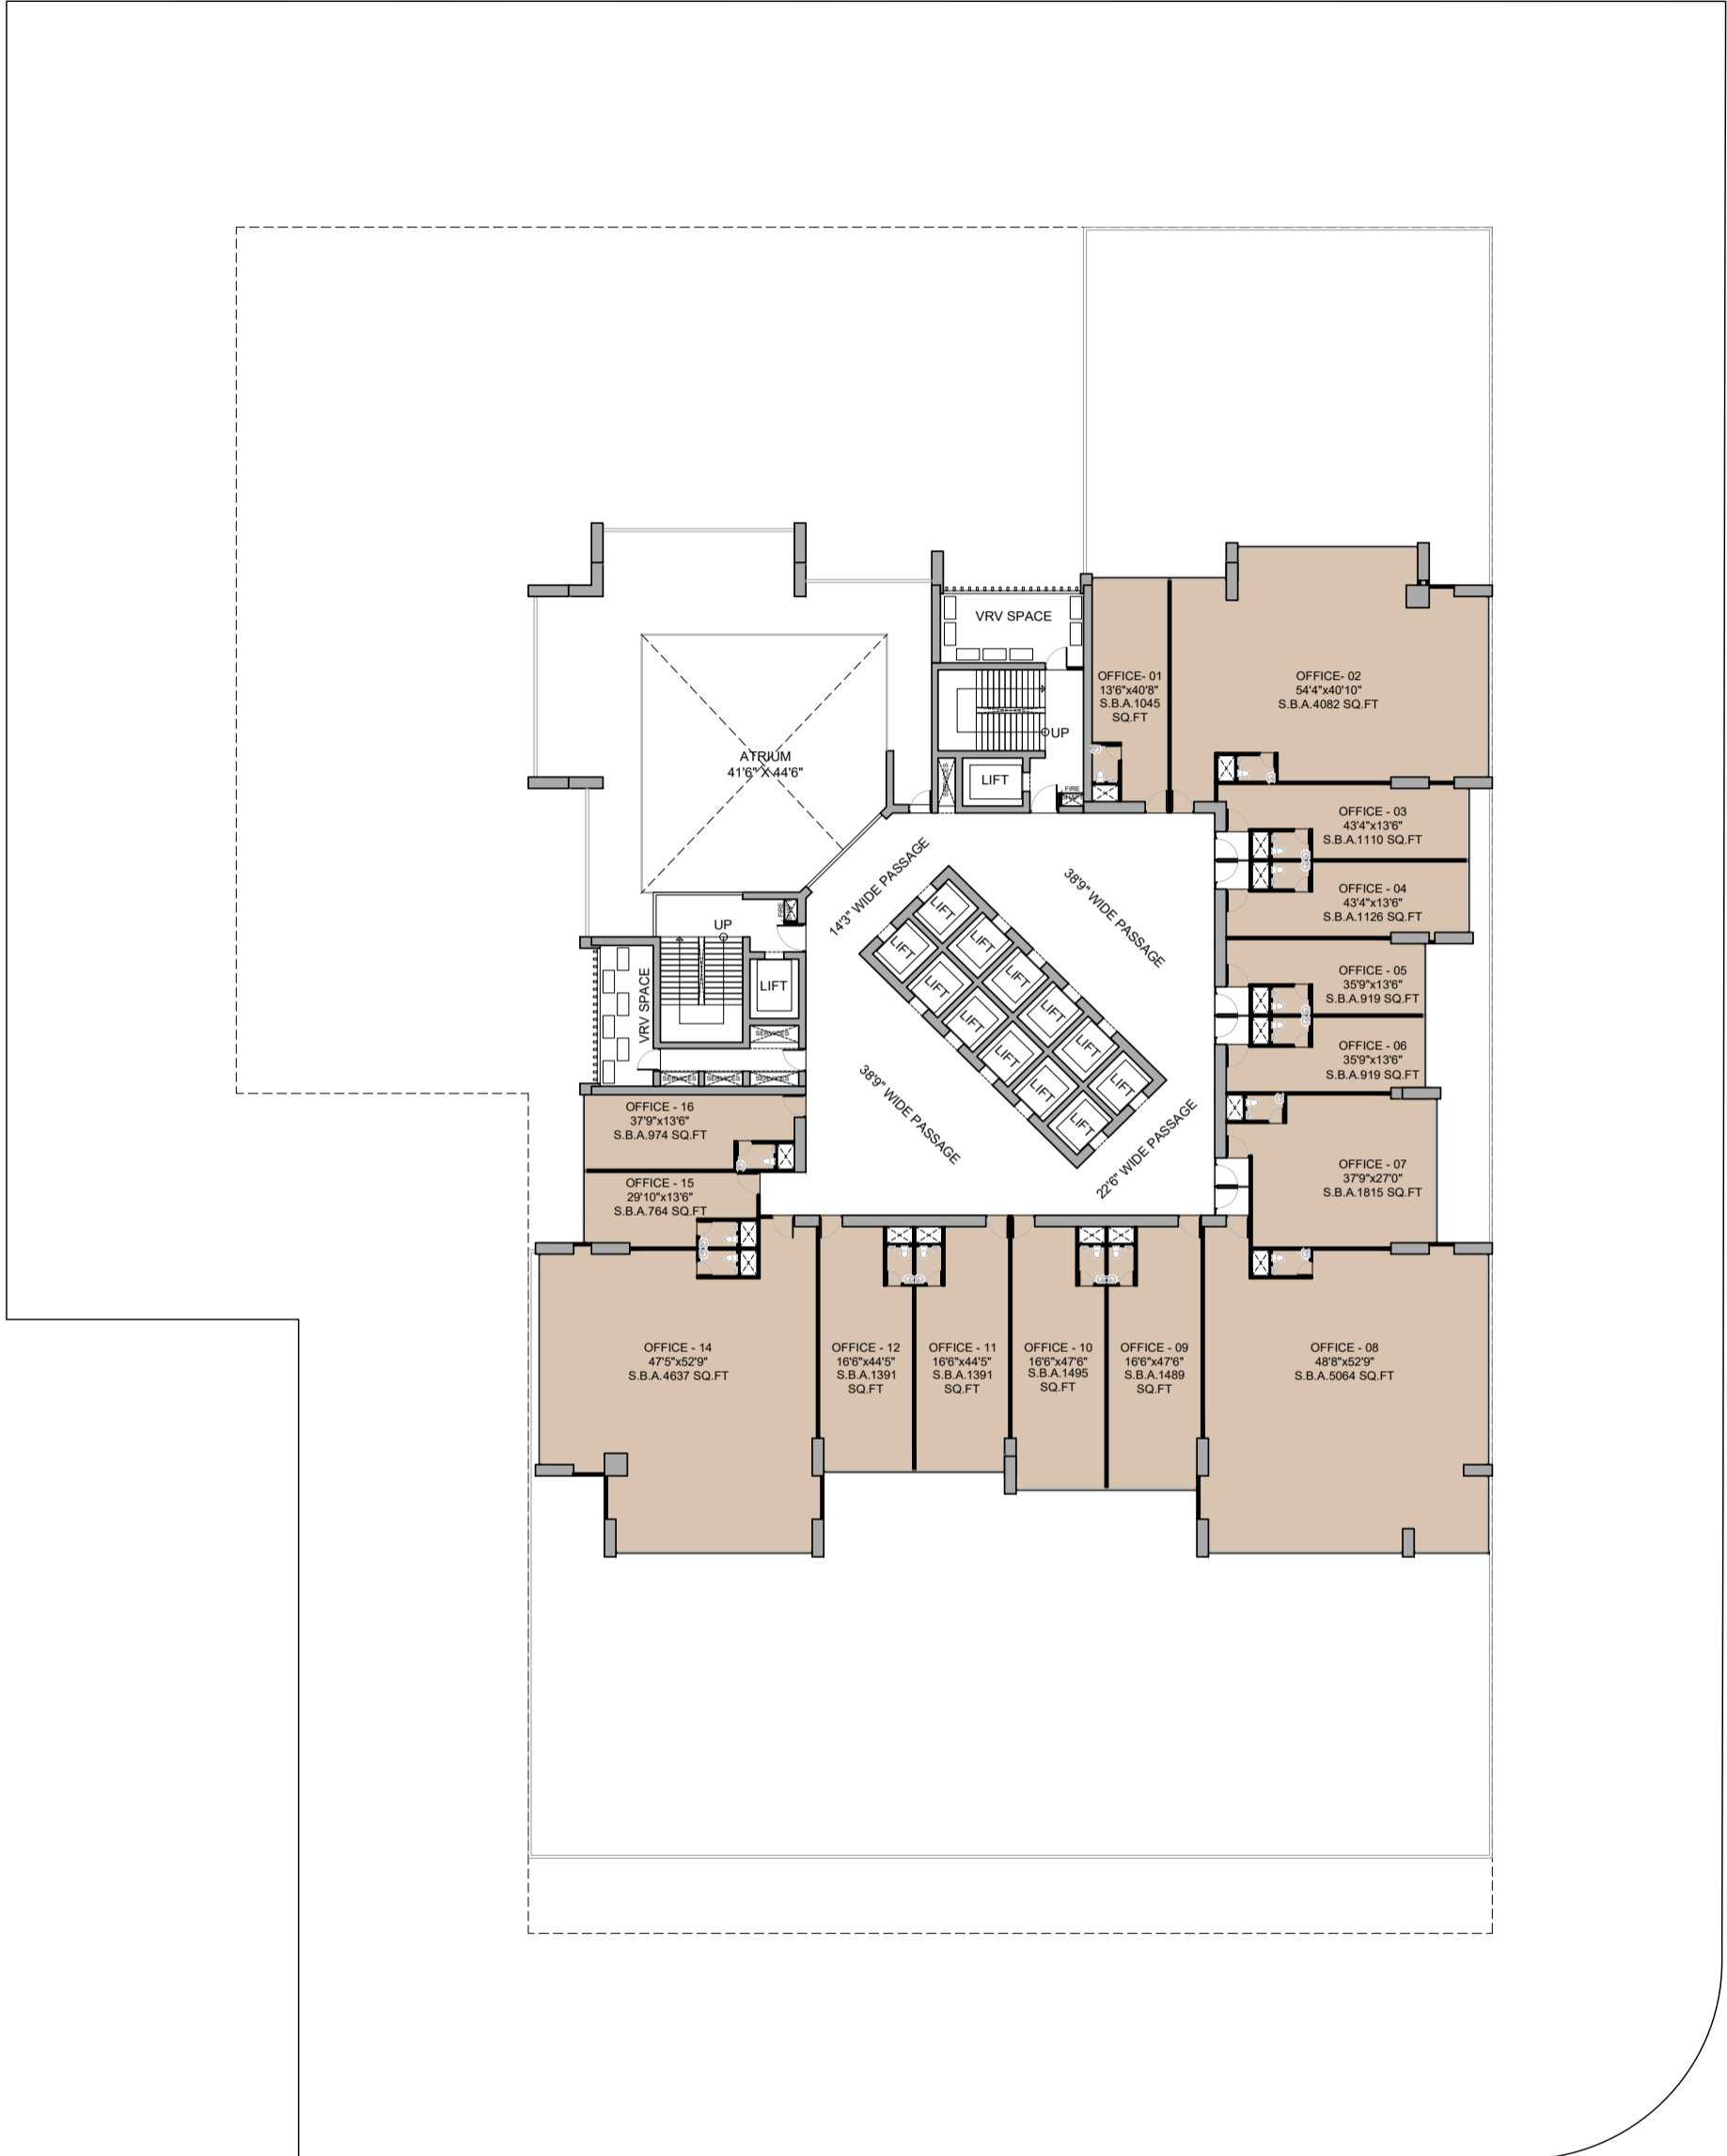

COMMERCIAL @ SG HIGHWAY

CONCEPT PRESENTATION 11

Date - 17-01-2024

PLANS

GROUND FLOOR PLAN

30 MT. WIDE ROAD

SG HIGHWAY

1st FLOOR PLAN

13th FLOOR PLAN

30 MT. WIDE ROAD

SG HIGHWAY

14th FLOOR PLAN

30 MT. WIDE ROAD

SG HIGHWAY

15th FLOOR PLAN

30 MT. WIDE ROAD

SG HIGHWAY

16th FLOOR PLAN

30 MT. WIDE ROAD

SG HIGHWAY

17th FLOOR PLAN

30 MT. WIDE ROAD

SG HIGHWAY

18th FLOOR PLAN

30 MT. WIDE ROAD

SG HIGHWAY

19th FLOOR PLAN

30 MT. WIDE ROAD

SG HIGHWAY

20th FLOOR PLAN SKIP FLOOR

30 MT. WIDE ROAD

SG HIGHWAY