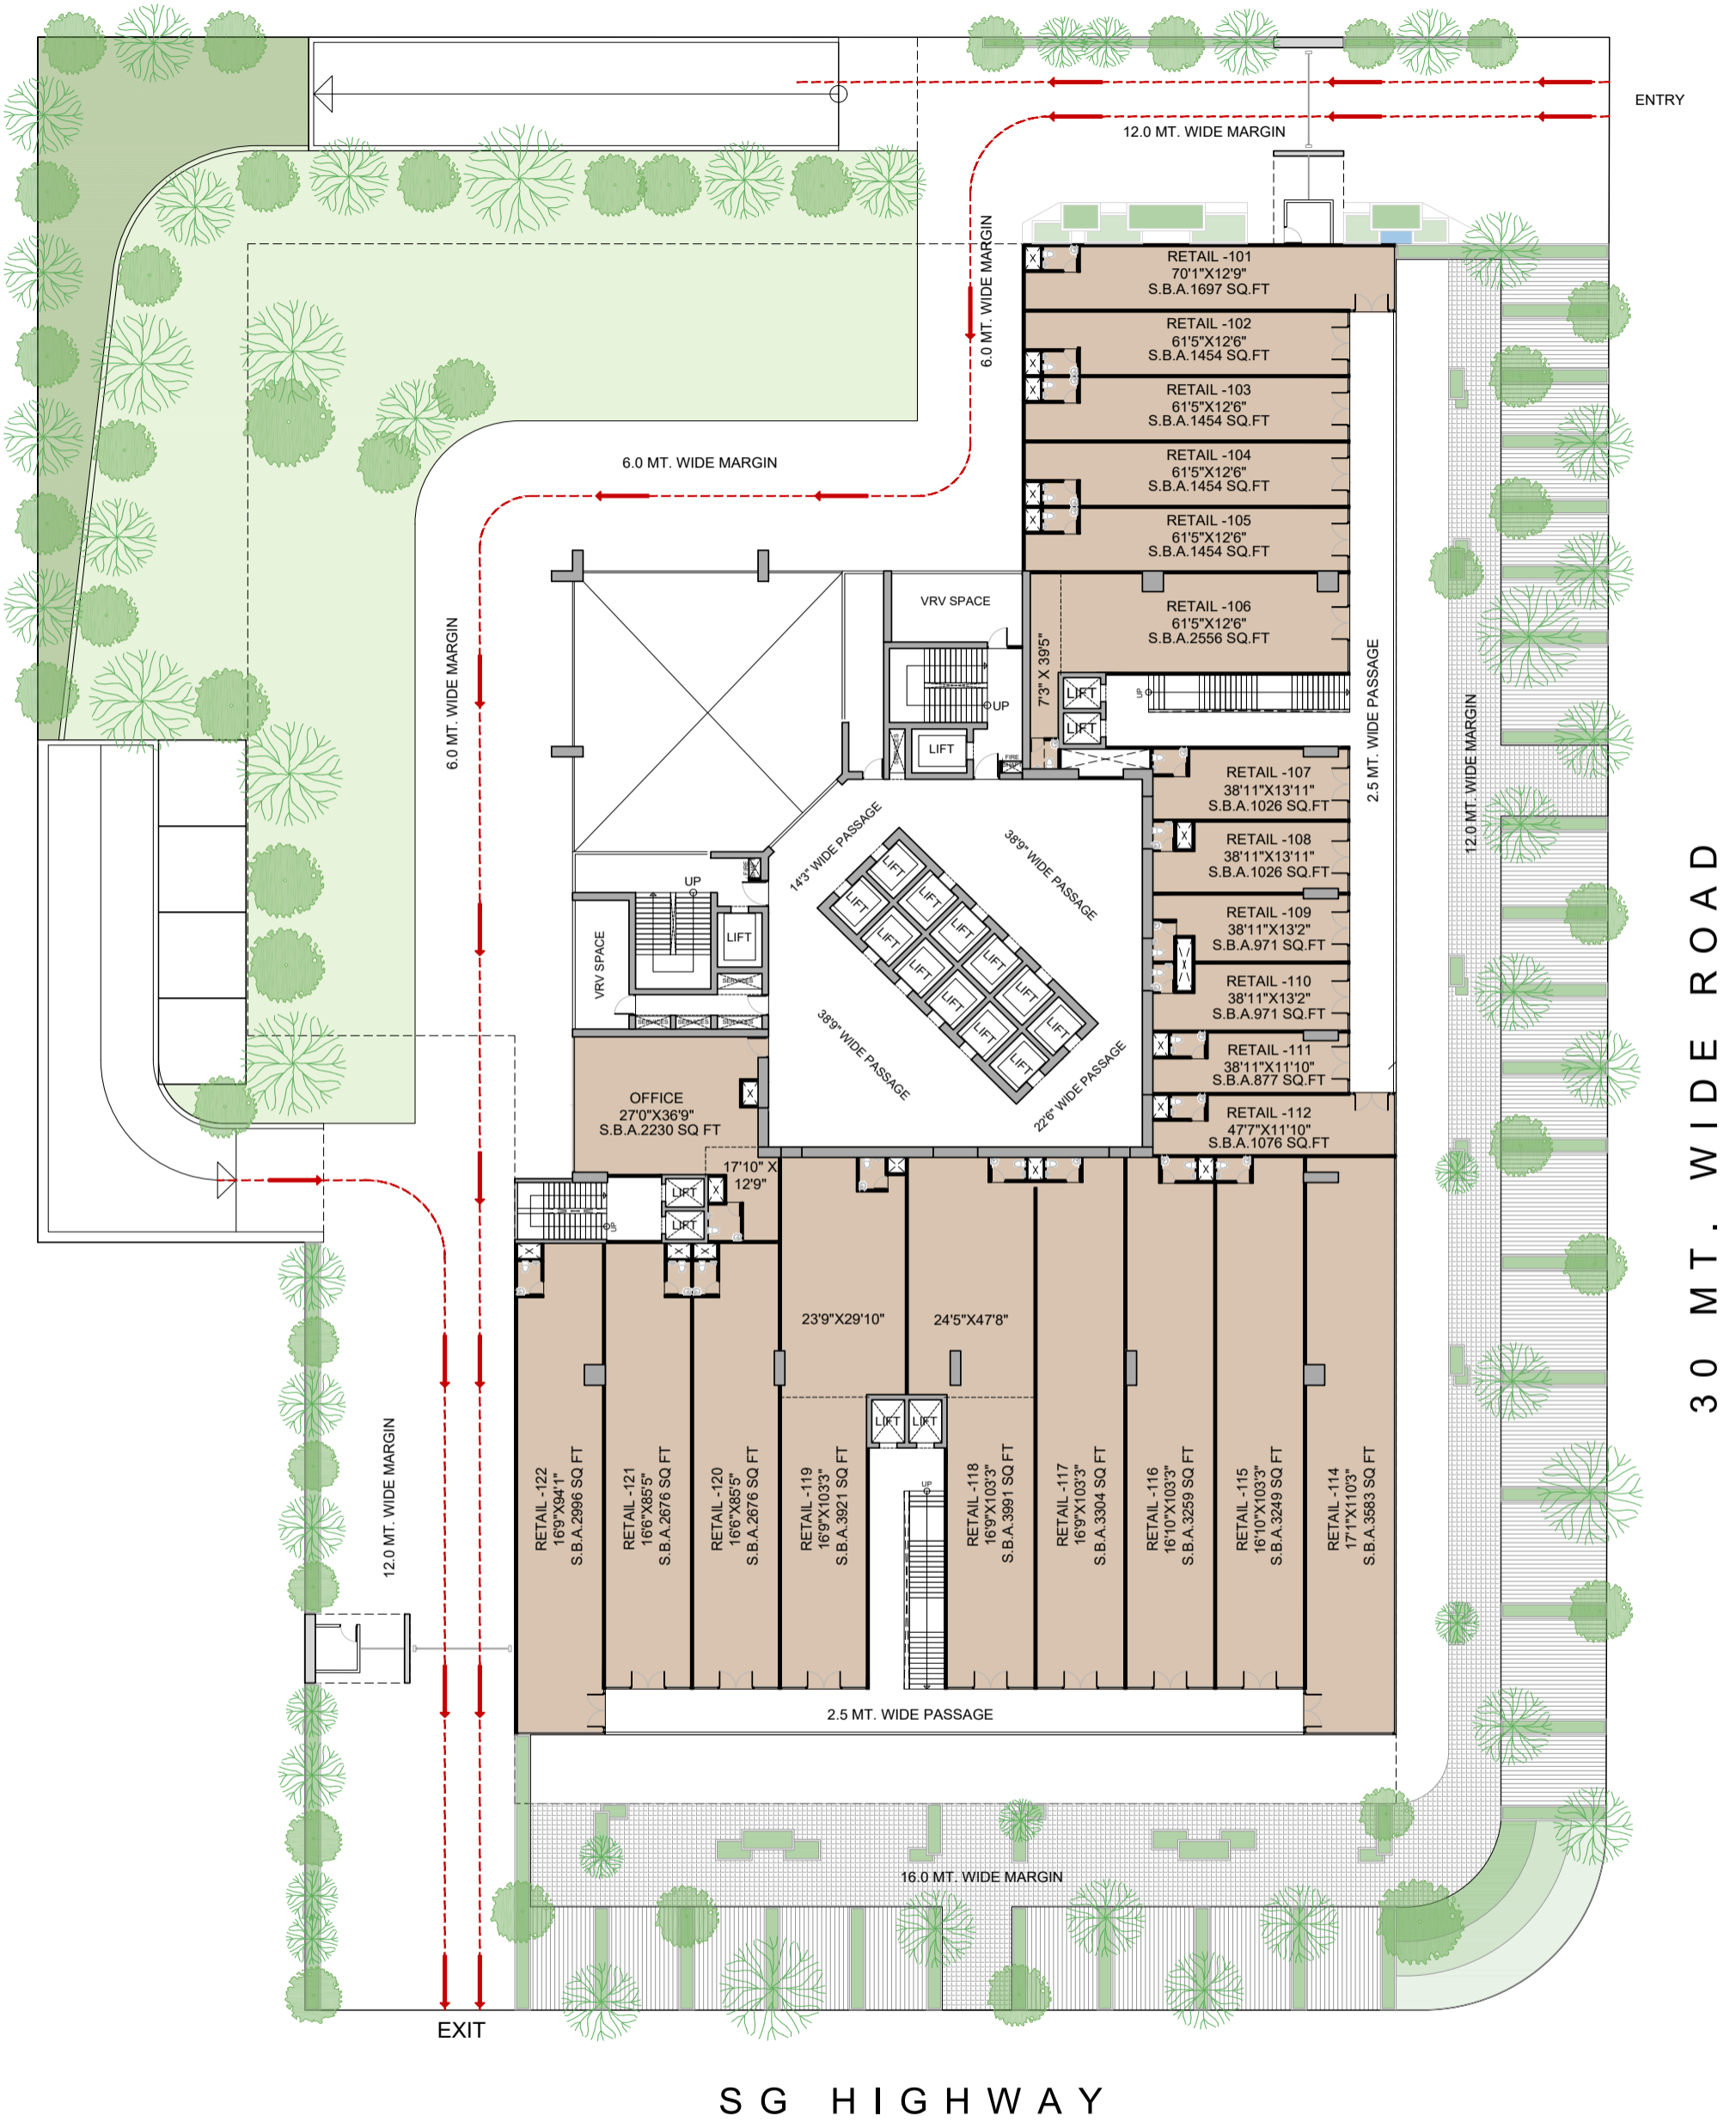

COMMERCIAL @ SG HIGHWAY

CONCEPT PRESENTATION 11

Date - 17-01-2024

PLANS

GROUND FLOOR PLAN

30 MT. WIDE ROAD

SG HIGHWAY

1st FLOOR PLAN

30 MT. WIDE ROAD

SG HIGHWAY

2nd & 3rd FLOOR PLAN

30 MT. WIDE ROAD

SG HIGHWAY

4th FLOOR PLAN

30 MT. WIDE ROAD

SG HIGHWAY

5th FLOOR PLAN

30 MT. WIDE ROAD

SG HIGHWAY

6th FLOOR PLAN

30 MT. WIDE ROAD

SG HIGHWAY

7th FLOOR PLAN

30 MT. WIDE ROAD

SG HIGHWAY

8th FLOOR PLAN

30 MT. WIDE ROAD

SG HIGHWAY

9th FLOOR PLAN

30 MT. WIDE ROAD

SG HIGHWAY

10th FLOOR PLAN