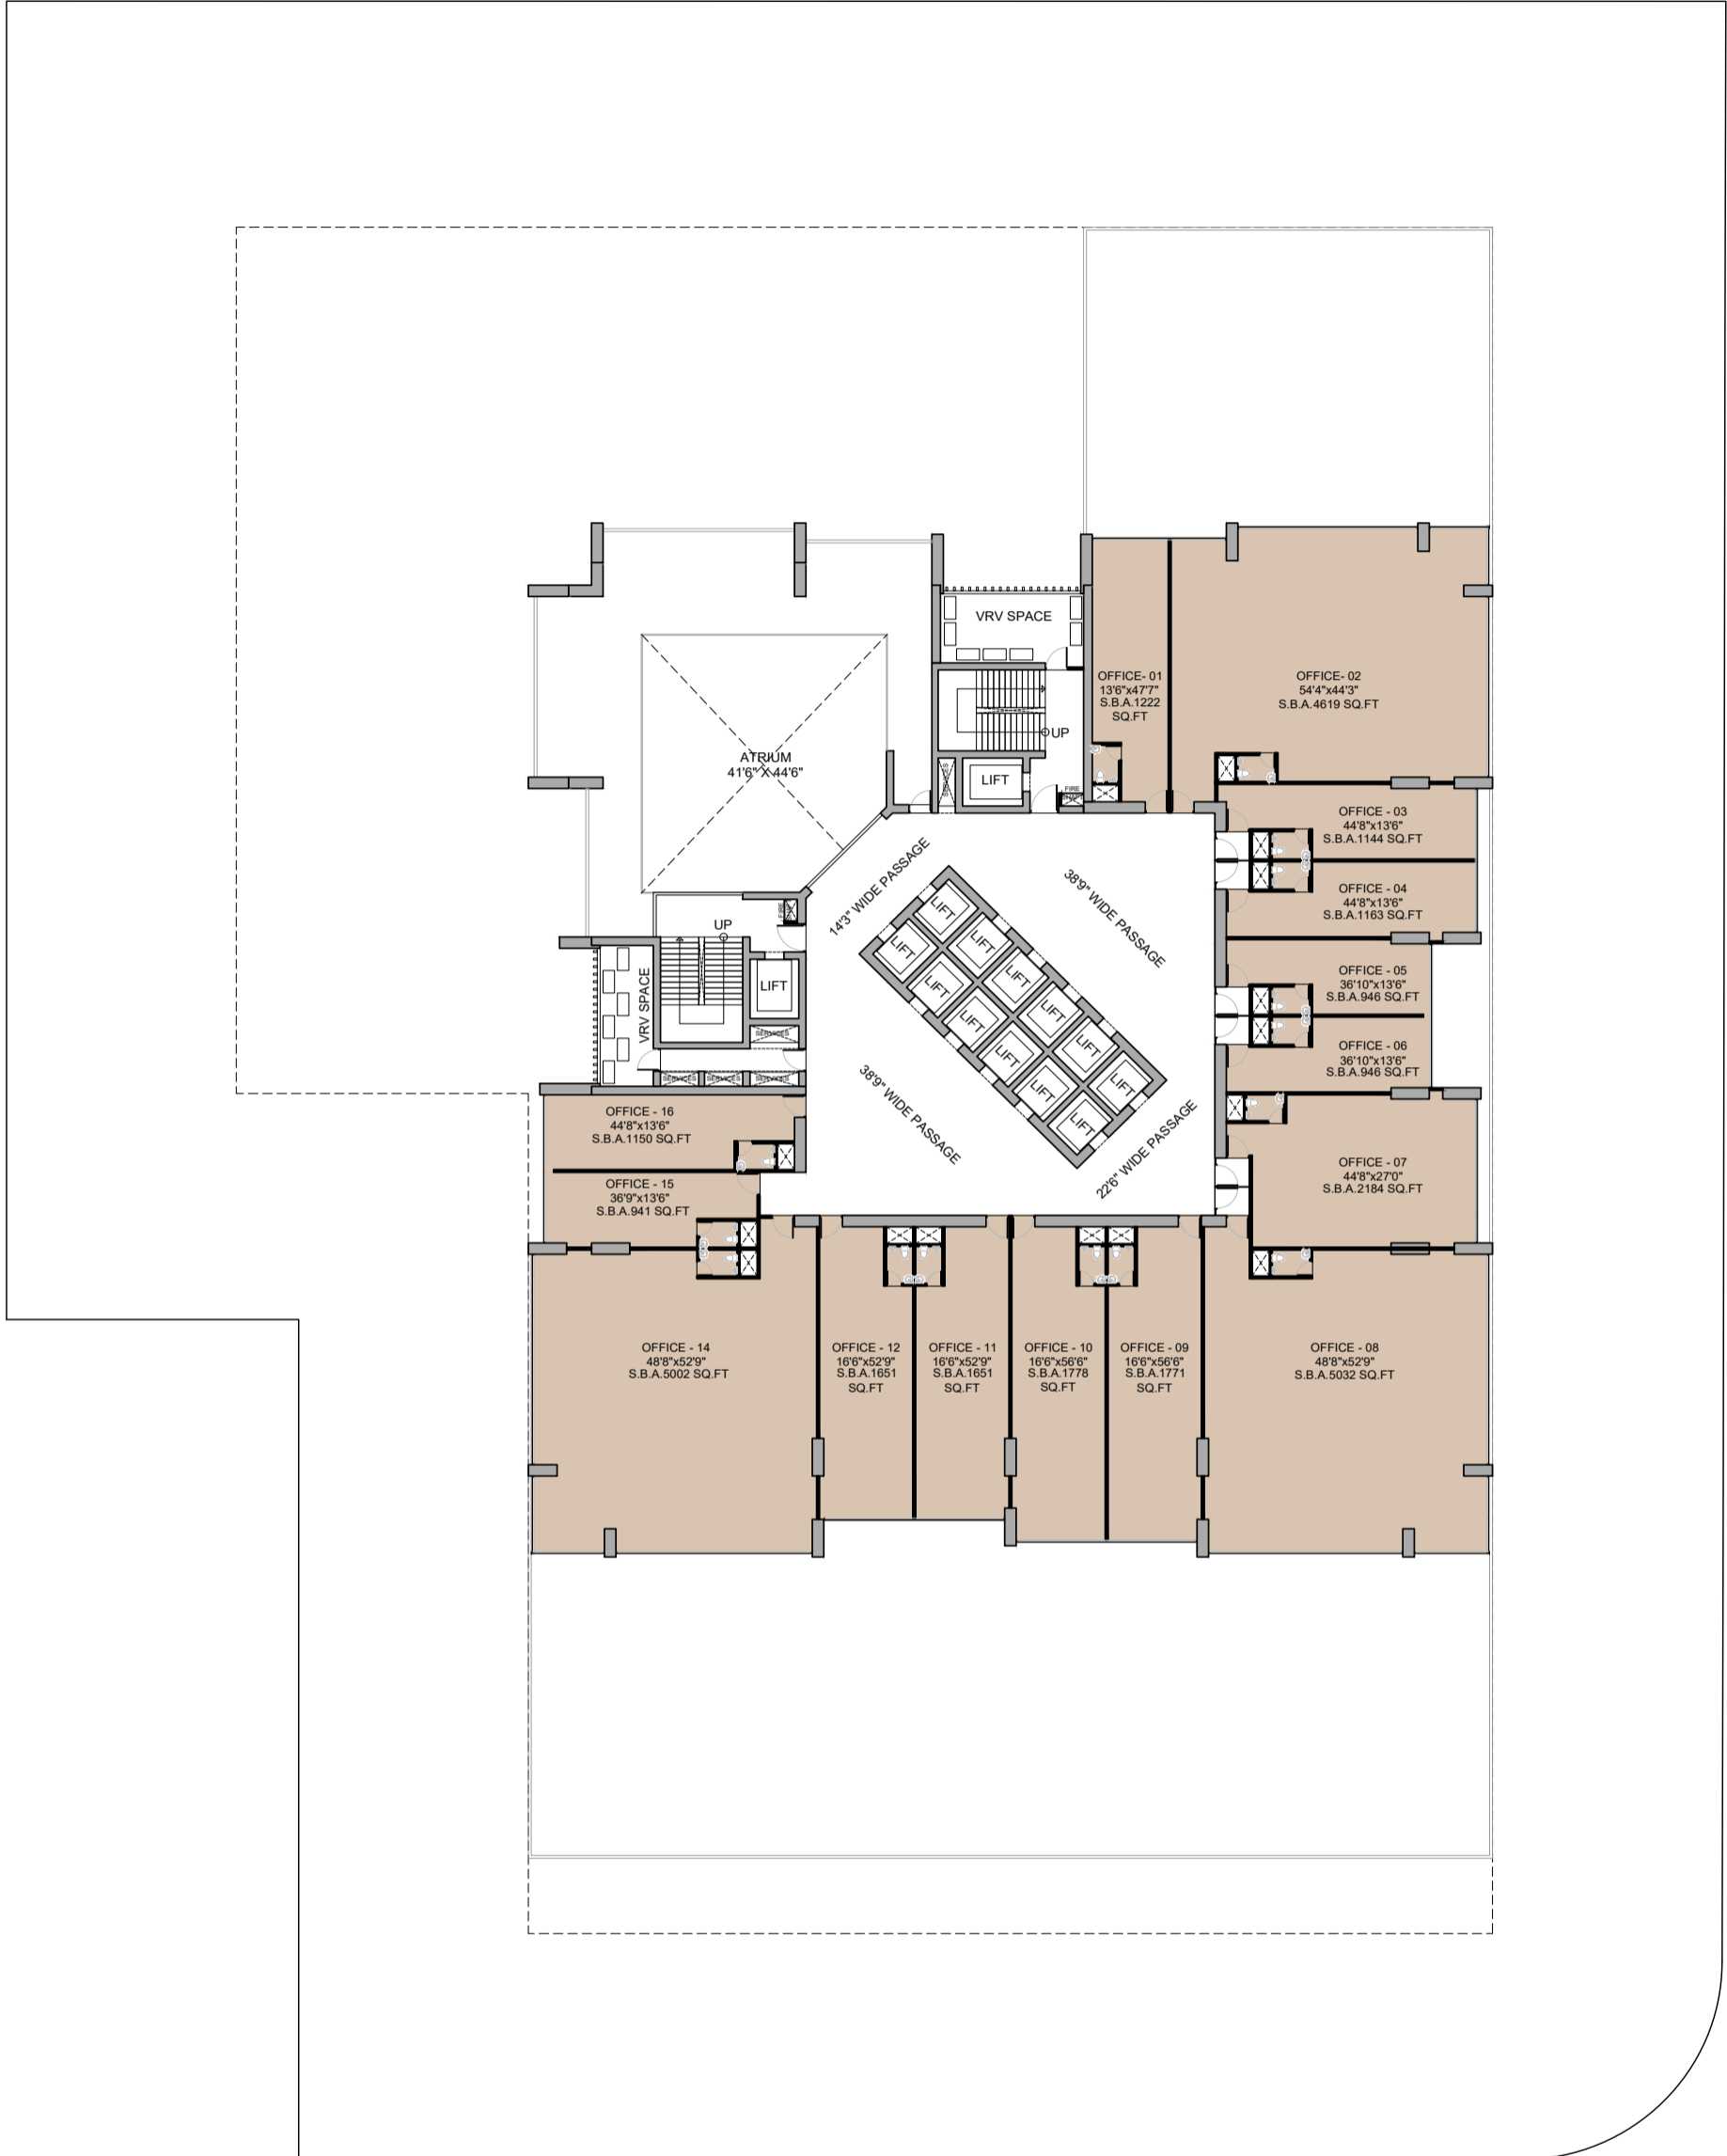

COMMERCIAL @ SG HIGHWAY

CONCEPT PRESENTATION 11

Date - 17-01-2024

PLANS

GROUND FLOOR PLAN

30 MT. WIDE ROAD

SG HIGHWAY

1st FLOOR PLAN

30 MT. WIDE ROAD

SG HIGHWAY

19th FLOOR PLAN

30 MT. WIDE ROAD

SG HIGHWAY

20th FLOOR PLAN SKIP FLOOR

30 MT. WIDE ROAD

SG HIGHWAY

21ST FLOOR PLAN

30 MT. WIDE ROAD

SG HIGHWAY

22ND FLOOR PLAN

30 MT. WIDE ROAD

SG HIGHWAY

23RD FLOOR PLAN

30 MT. WIDE ROAD

SG HIGHWAY

24TH FLOOR PLAN

30 MT. WIDE ROAD

SG HIGHWAY

25TH FLOOR PLAN

30 MT. WIDE ROAD

SG HIGHWAY

26TH FLOOR PLAN