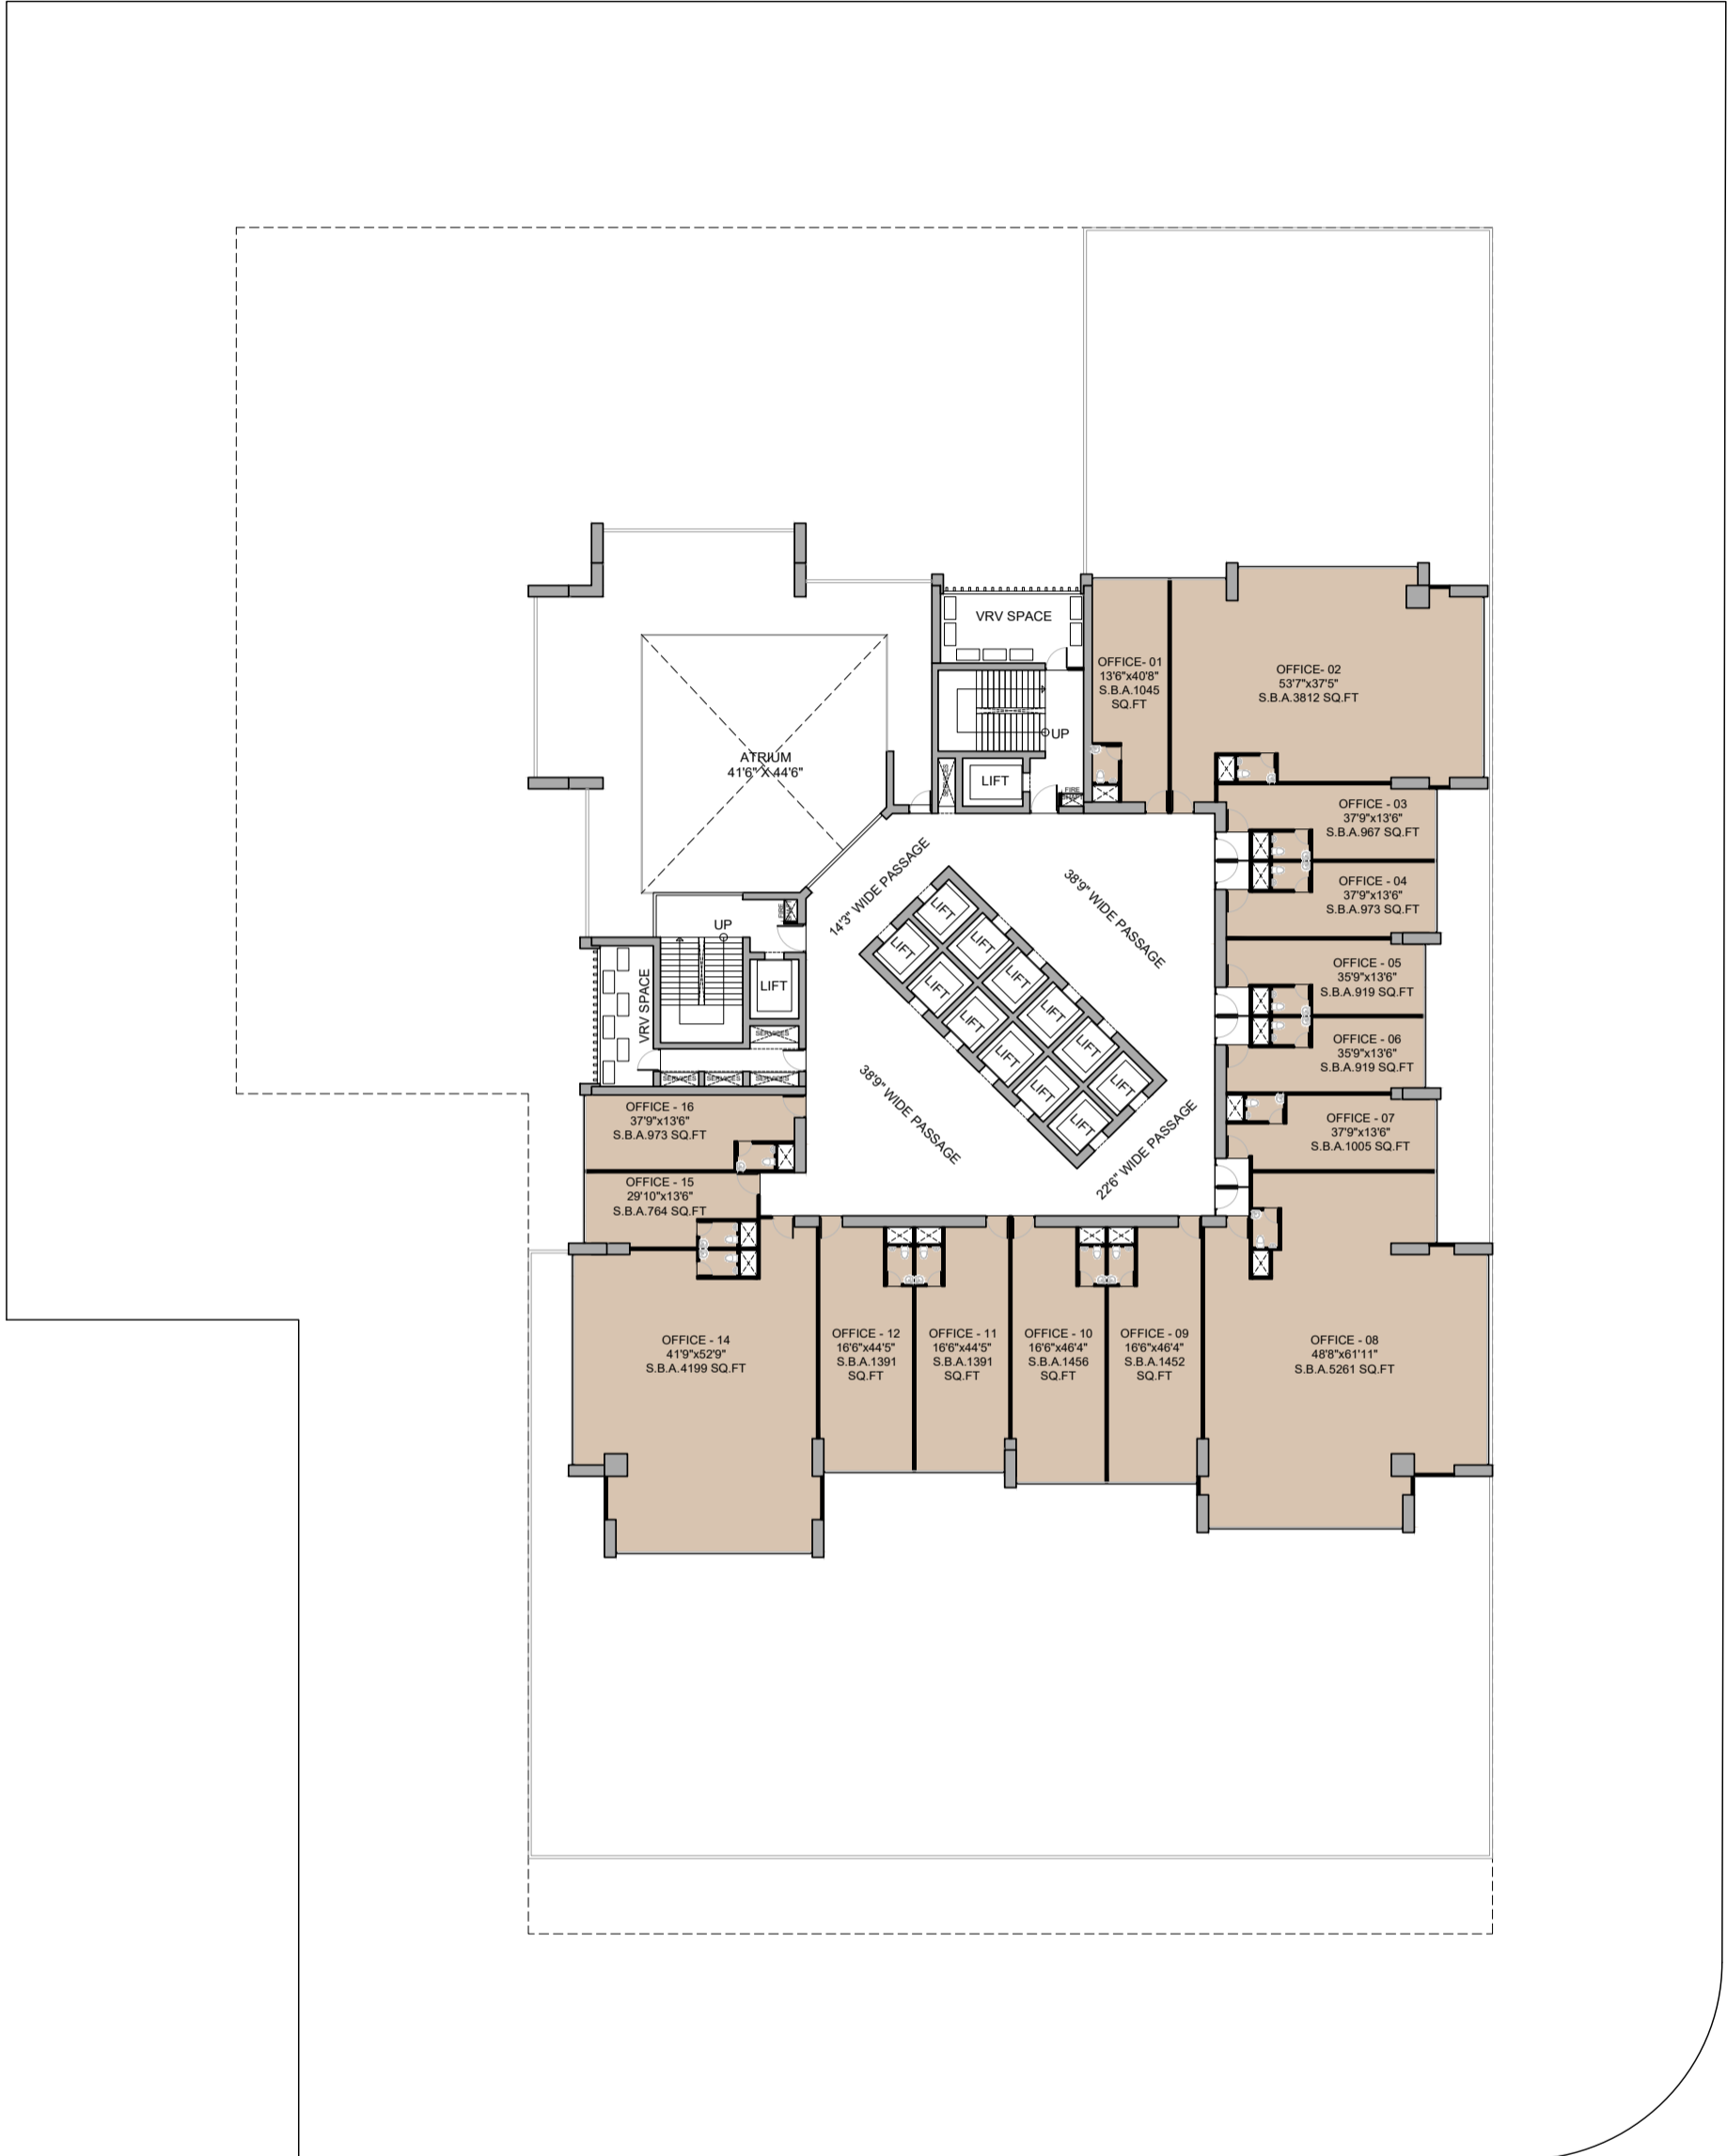

COMMERCIAL @ SG HIGHWAY

CONCEPT PRESENTATION 11

Date - 17-01-2024

PLANS

GROUND FLOOR PLAN

30 MT. WIDE ROAD

SG HIGHWAY

1st FLOOR PLAN

30 MT. WIDE ROAD

SG HIGHWAY

11th FLOOR PLAN

30 MT. WIDE ROAD

SG HIGHWAY

12th FLOOR PLAN

30 MT. WIDE ROAD

SG HIGHWAY

13th FLOOR PLAN

30 MT. WIDE ROAD

SG HIGHWAY

14th FLOOR PLAN

30 MT. WIDE ROAD

SG HIGHWAY

15th FLOOR PLAN

30 MT. WIDE ROAD

SG HIGHWAY

16th FLOOR PLAN

30 MT. WIDE ROAD

SG HIGHWAY

17th FLOOR PLAN

30 MT. WIDE ROAD

SG HIGHWAY

18th FLOOR PLAN