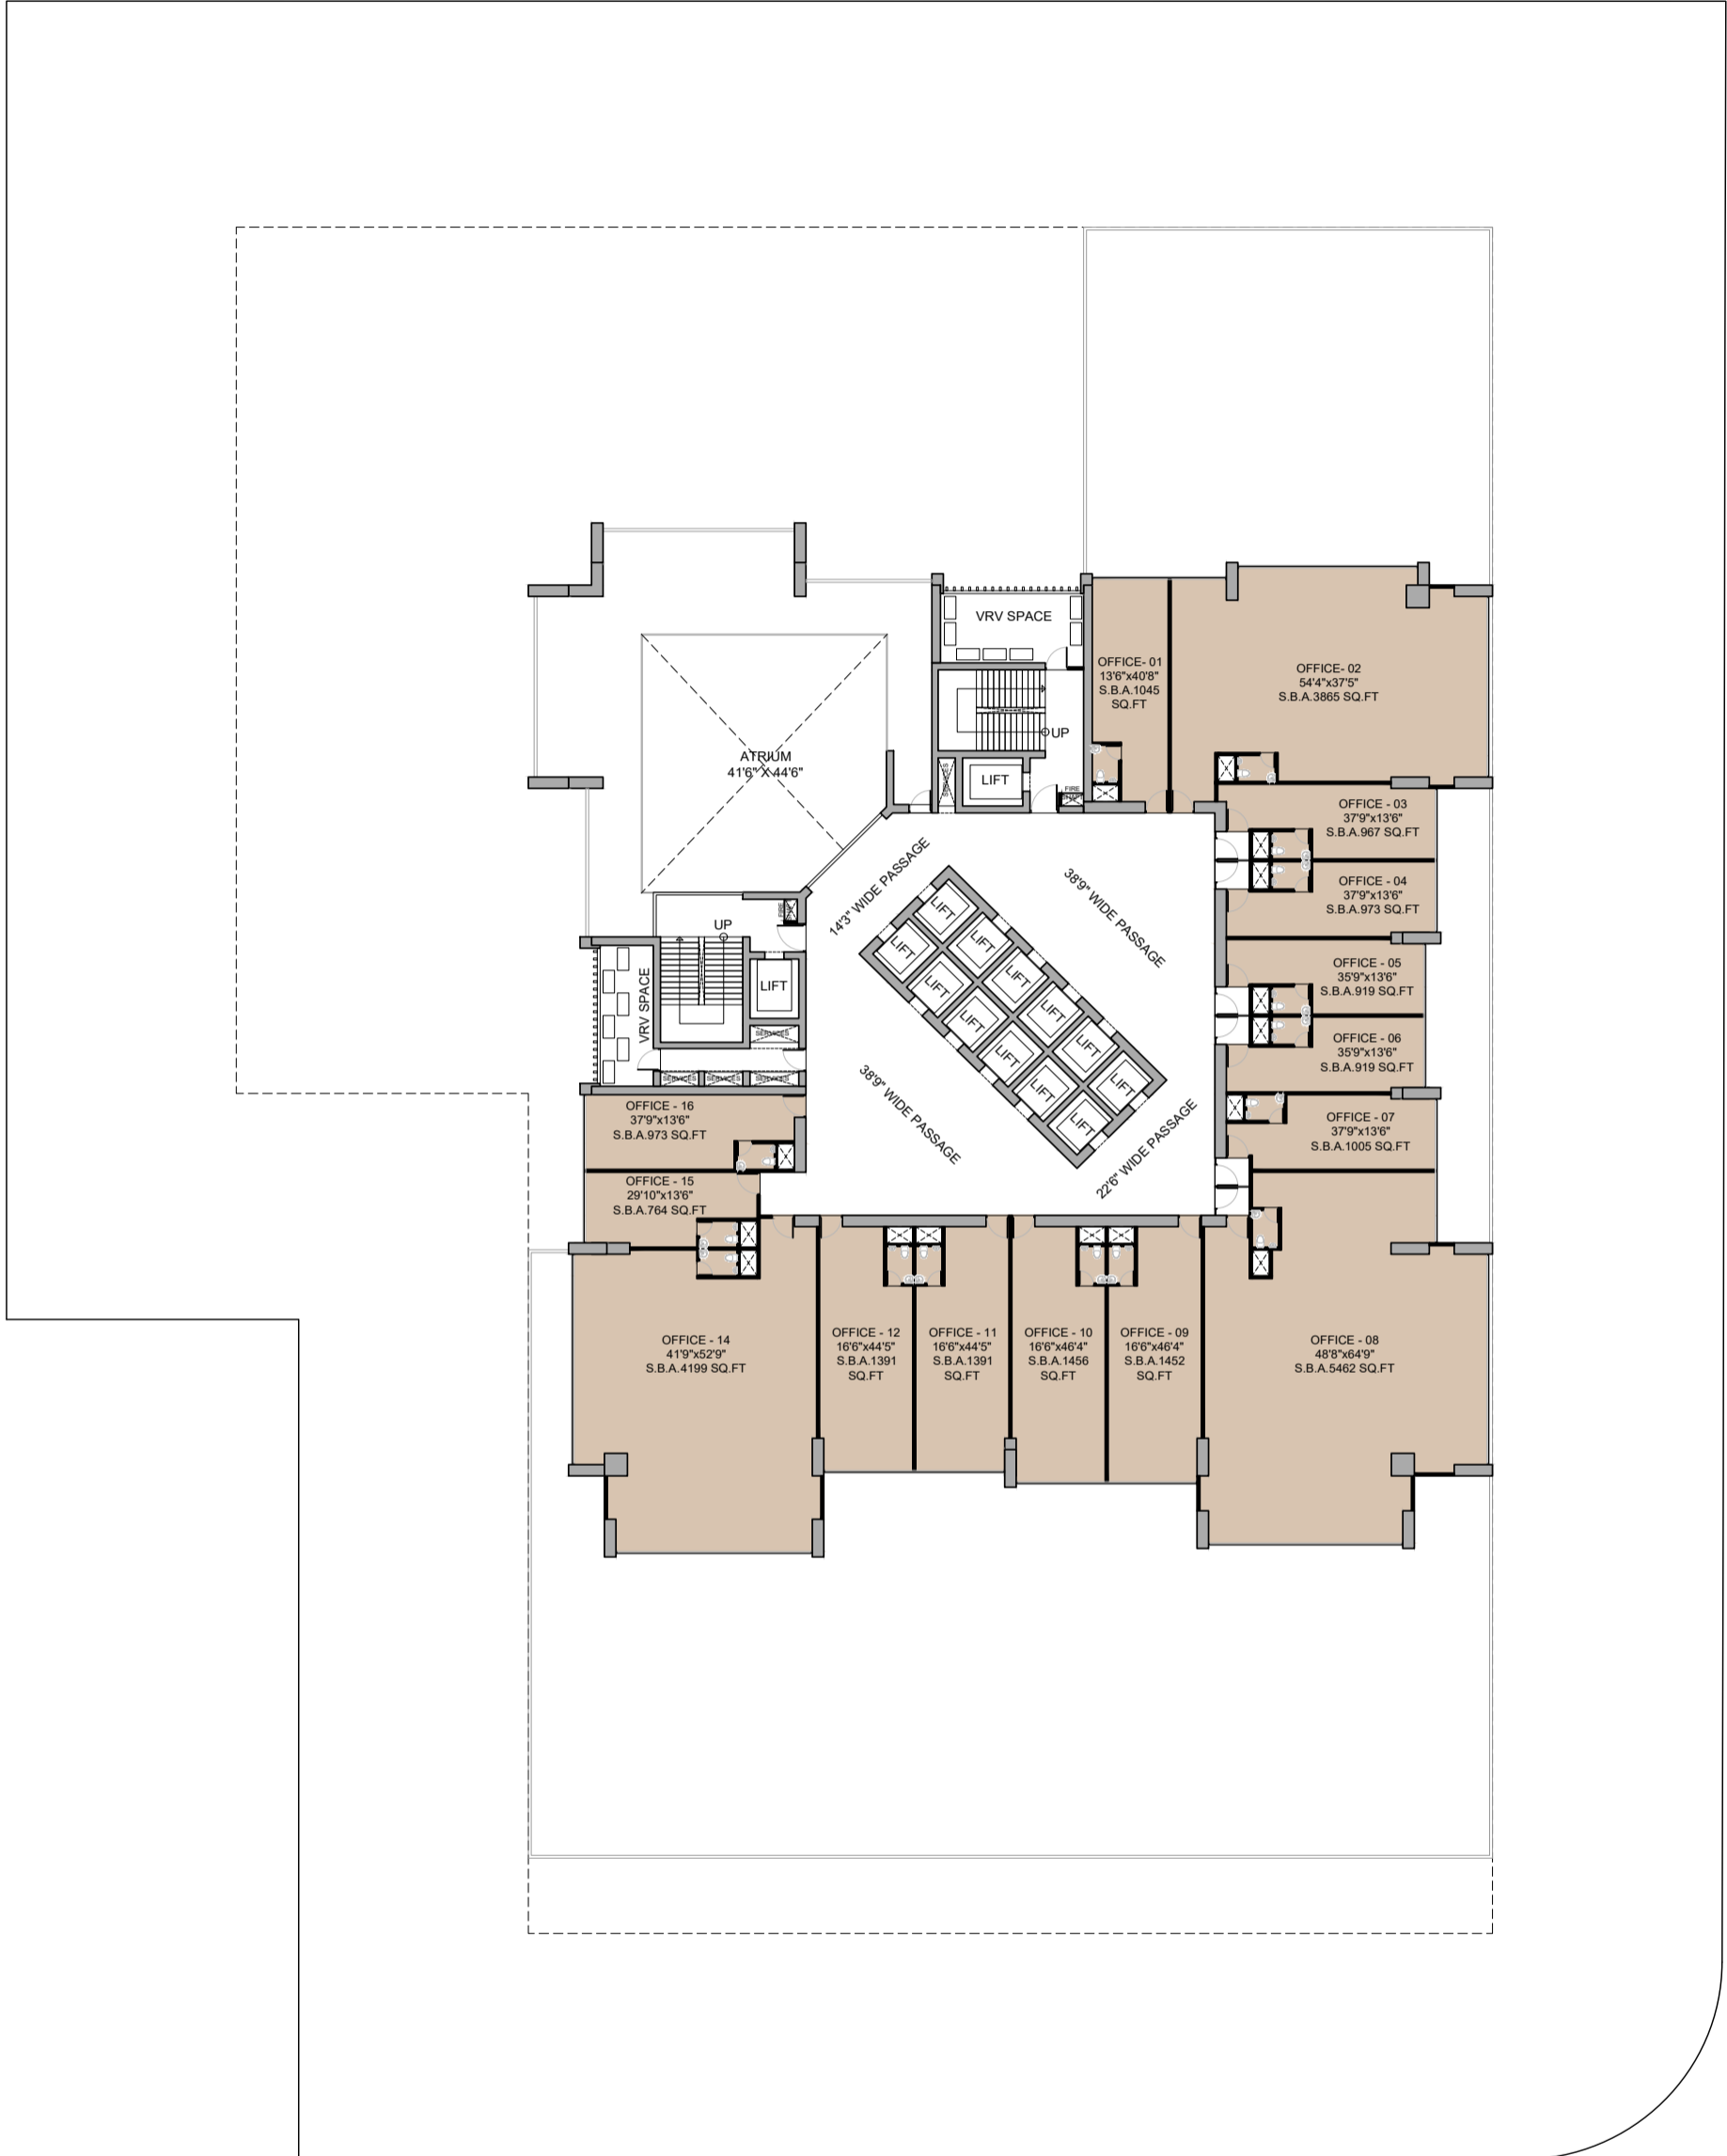

COMMERCIAL @ SG HIGHWAY

CONCEPT PRESENTATION 11

Date - 17-01-2024

PLANS

GROUND FLOOR PLAN

30 MT. WIDE ROAD

SG HIGHWAY

1st FLOOR PLAN

30 MT. WIDE ROAD

SG HIGHWAY

11th FLOOR PLAN

30 MT. WIDE ROAD

SG HIGHWAY

12th FLOOR PLAN

30 MT. WIDE ROAD

SG HIGHWAY

13th FLOOR PLAN

30 MT. WIDE ROAD

SG HIGHWAY

14th FLOOR PLAN

30 MT. WIDE ROAD

SG HIGHWAY

15th FLOOR PLAN

30 MT. WIDE ROAD

SG HIGHWAY

16th FLOOR PLAN

30 MT. WIDE ROAD

SG HIGHWAY

17th FLOOR PLAN

30 MT. WIDE ROAD

SG HIGHWAY

18th FLOOR PLAN