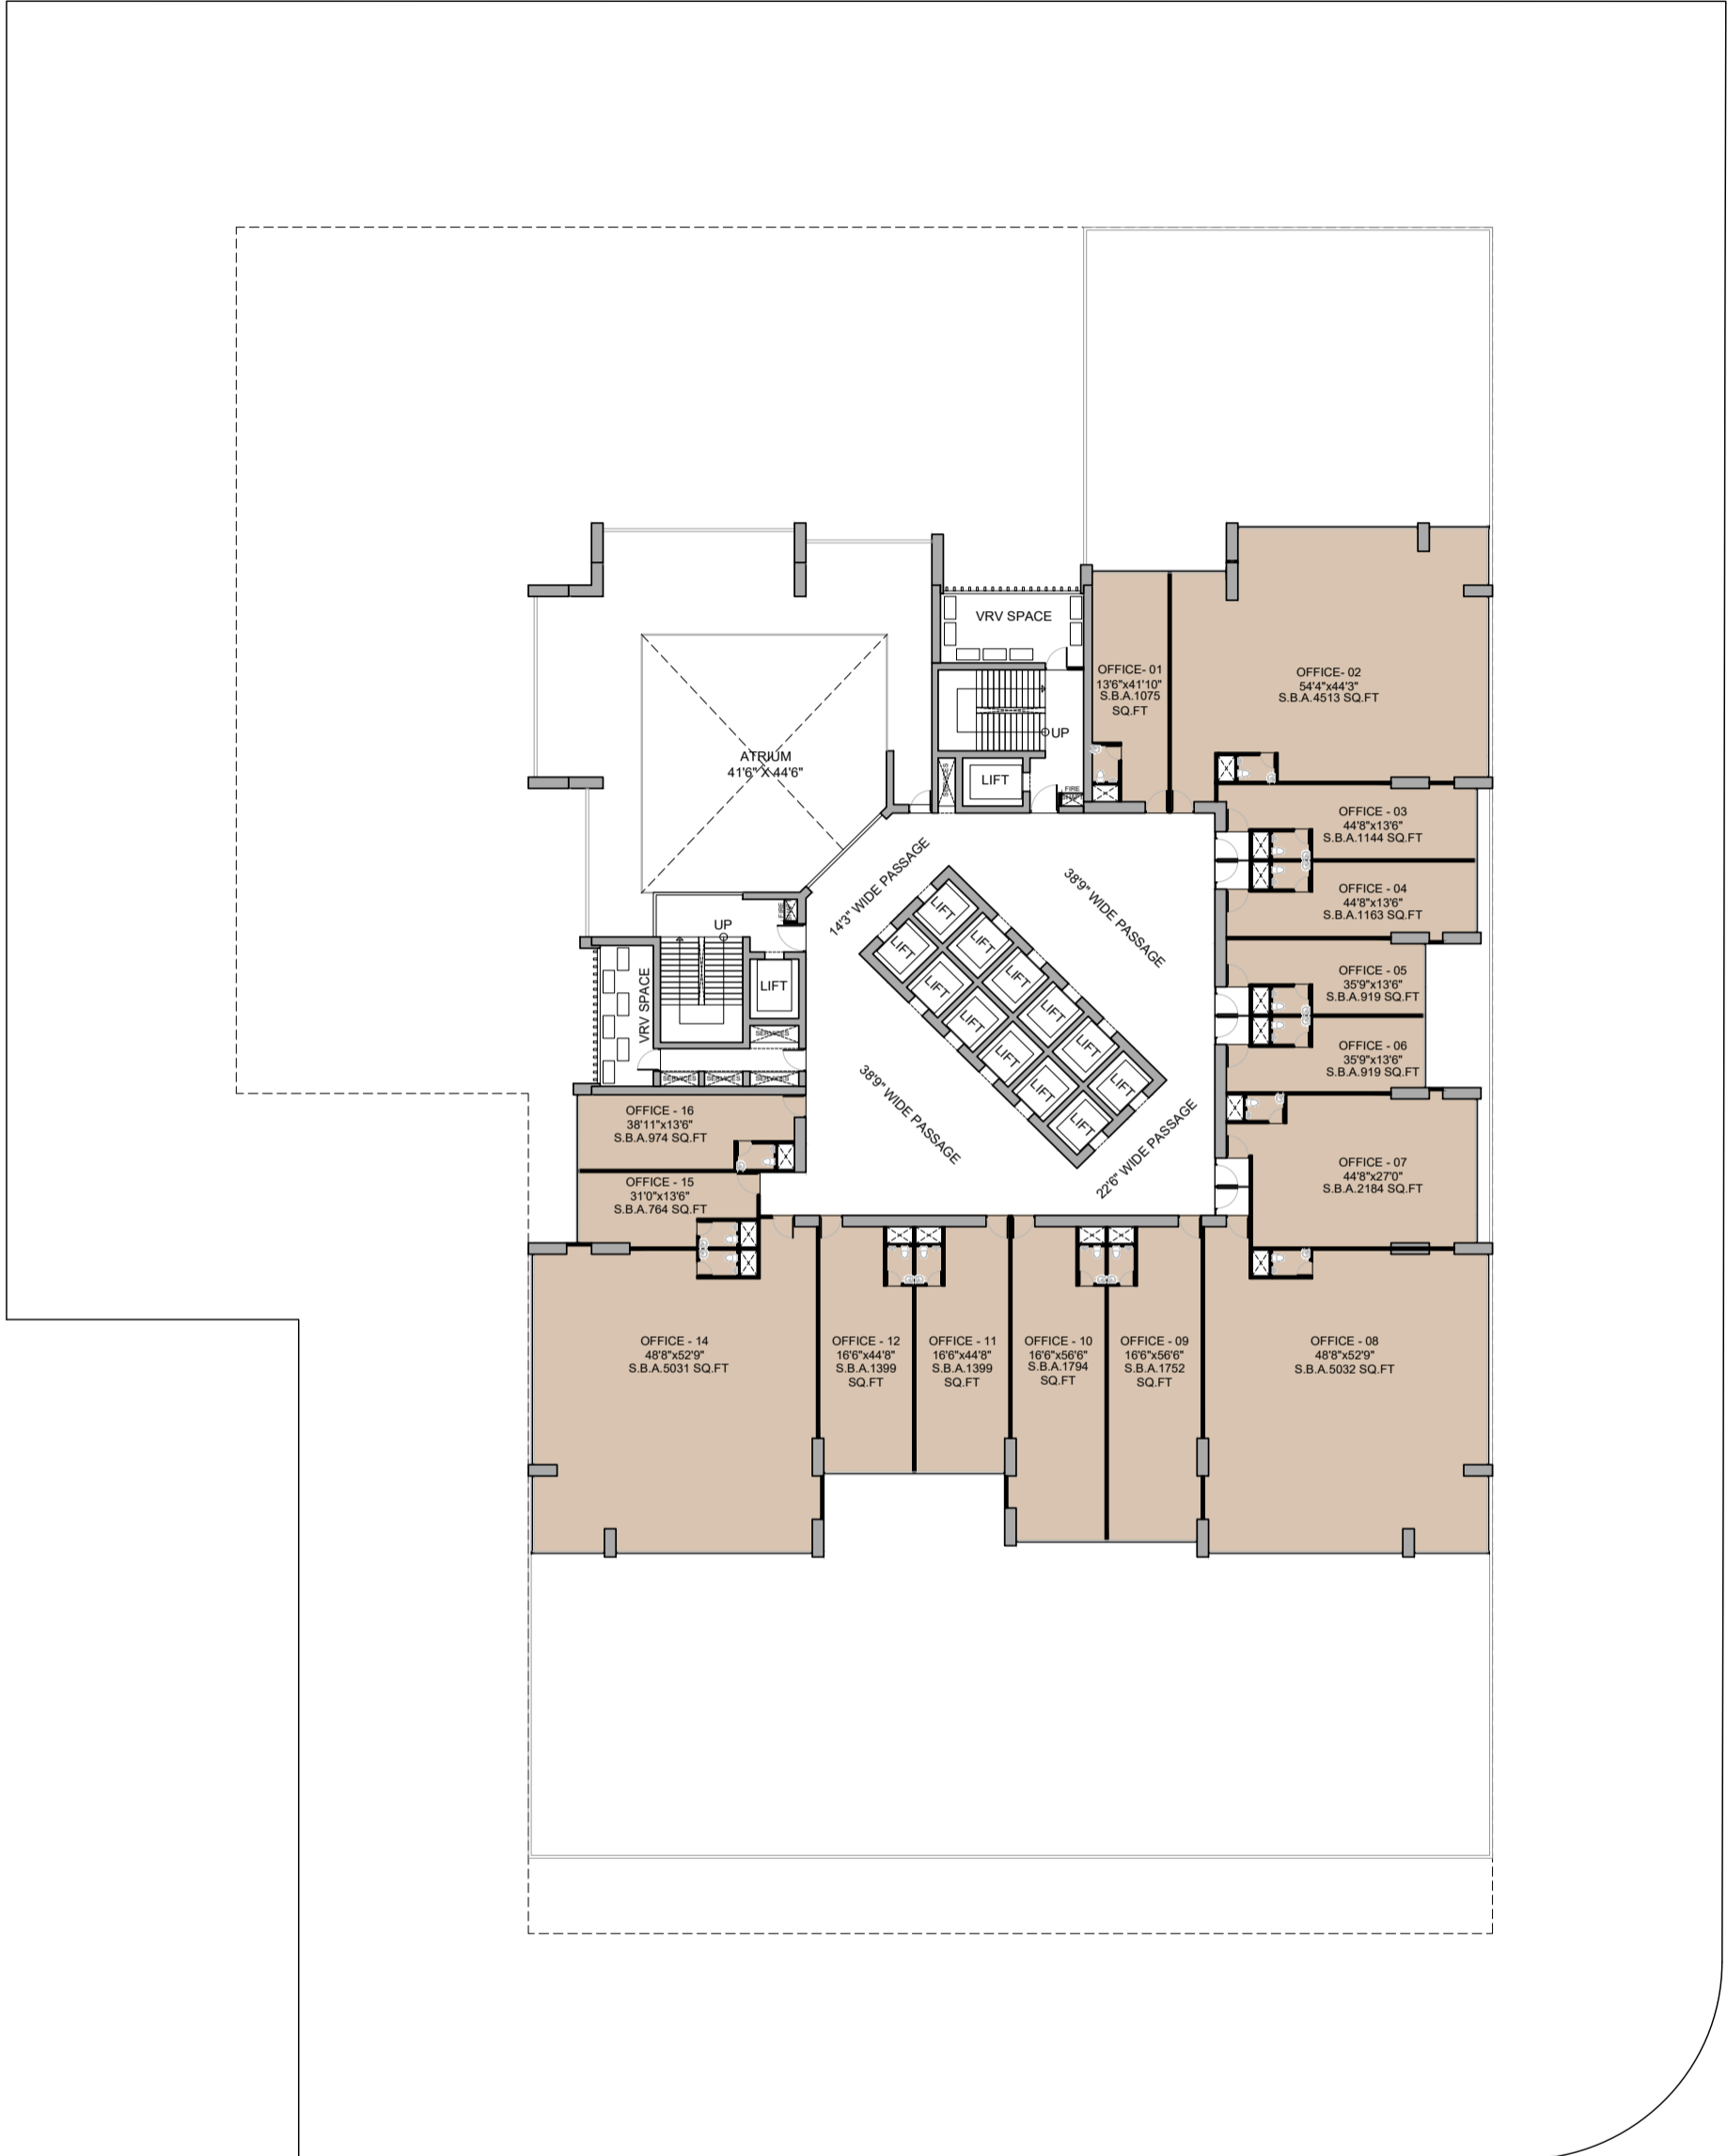

COMMERCIAL @ SG HIGHWAY

CONCEPT PRESENTATION 11

Date - 17-01-2024

PLANS

GROUND FLOOR PLAN

30 MT. WIDE ROAD

SG HIGHWAY

1st FLOOR PLAN

SG HIGHWAY

16th FLOOR PLAN

30 MT. WIDE ROAD

SG HIGHWAY

17th FLOOR PLAN

30 MT. WIDE ROAD

SG HIGHWAY

18th FLOOR PLAN

30 MT. WIDE ROAD

SG HIGHWAY

19th FLOOR PLAN

30 MT. WIDE ROAD

SG HIGHWAY

20th FLOOR PLAN SKIP FLOOR

30 MT. WIDE ROAD

SG HIGHWAY

21ST FLOOR PLAN

30 MT. WIDE ROAD

SG HIGHWAY

22ND FLOOR PLAN

30 MT. WIDE ROAD

SG HIGHWAY

23RD FLOOR PLAN

30 MT. WIDE ROAD