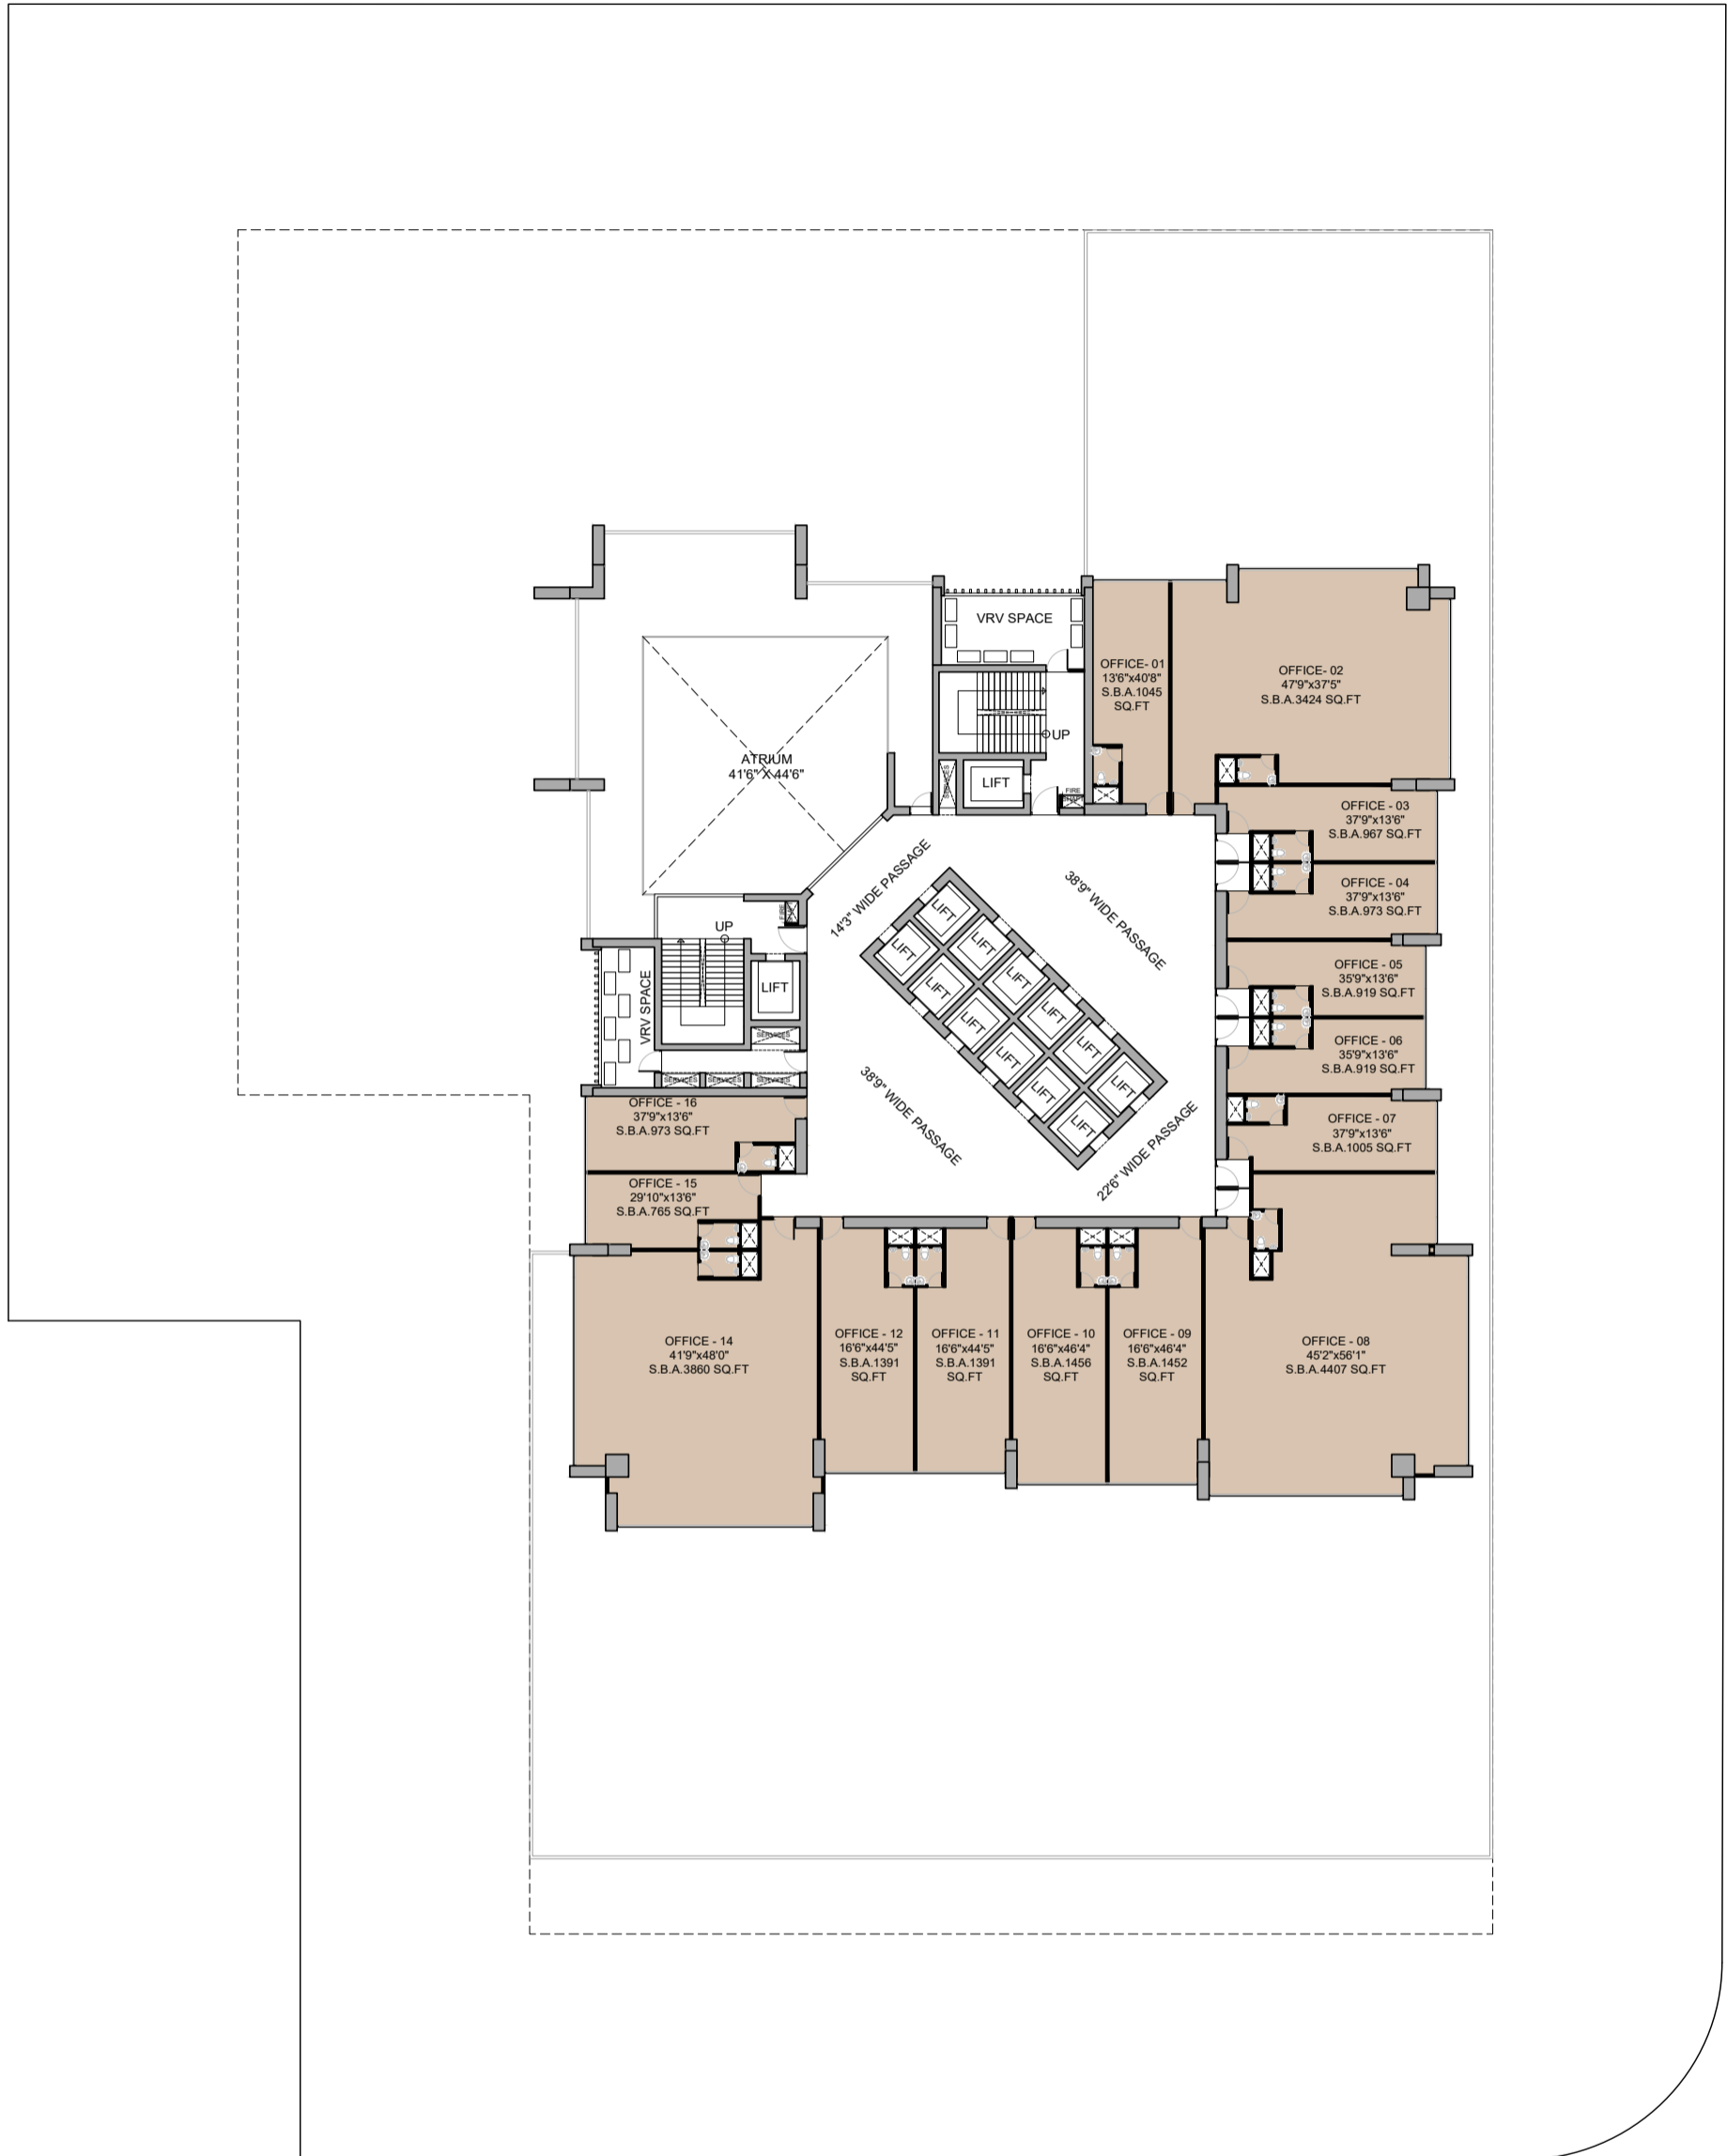

COMMERCIAL @ SG HIGHWAY

CONCEPT PRESENTATION 11

Date - 17-01-2024

PLANS

GROUND FLOOR PLAN

30 MT. WIDE ROAD

SG HIGHWAY

1st FLOOR PLAN

5th FLOOR PLAN

30 MT. WIDE ROAD

SG HIGHWAY

6th FLOOR PLAN

30 MT. WIDE ROAD

SG HIGHWAY

7th FLOOR PLAN

30 MT. WIDE ROAD

SG HIGHWAY

8th FLOOR PLAN

30 MT. WIDE ROAD

SG HIGHWAY

9th FLOOR PLAN

30 MT. WIDE ROAD

SG HIGHWAY

10th FLOOR PLAN

30 MT. WIDE ROAD

SG HIGHWAY

11th FLOOR PLAN

30 MT. WIDE ROAD

SG HIGHWAY

12th FLOOR PLAN

30 MT. WIDE ROAD

SG HIGHWAY