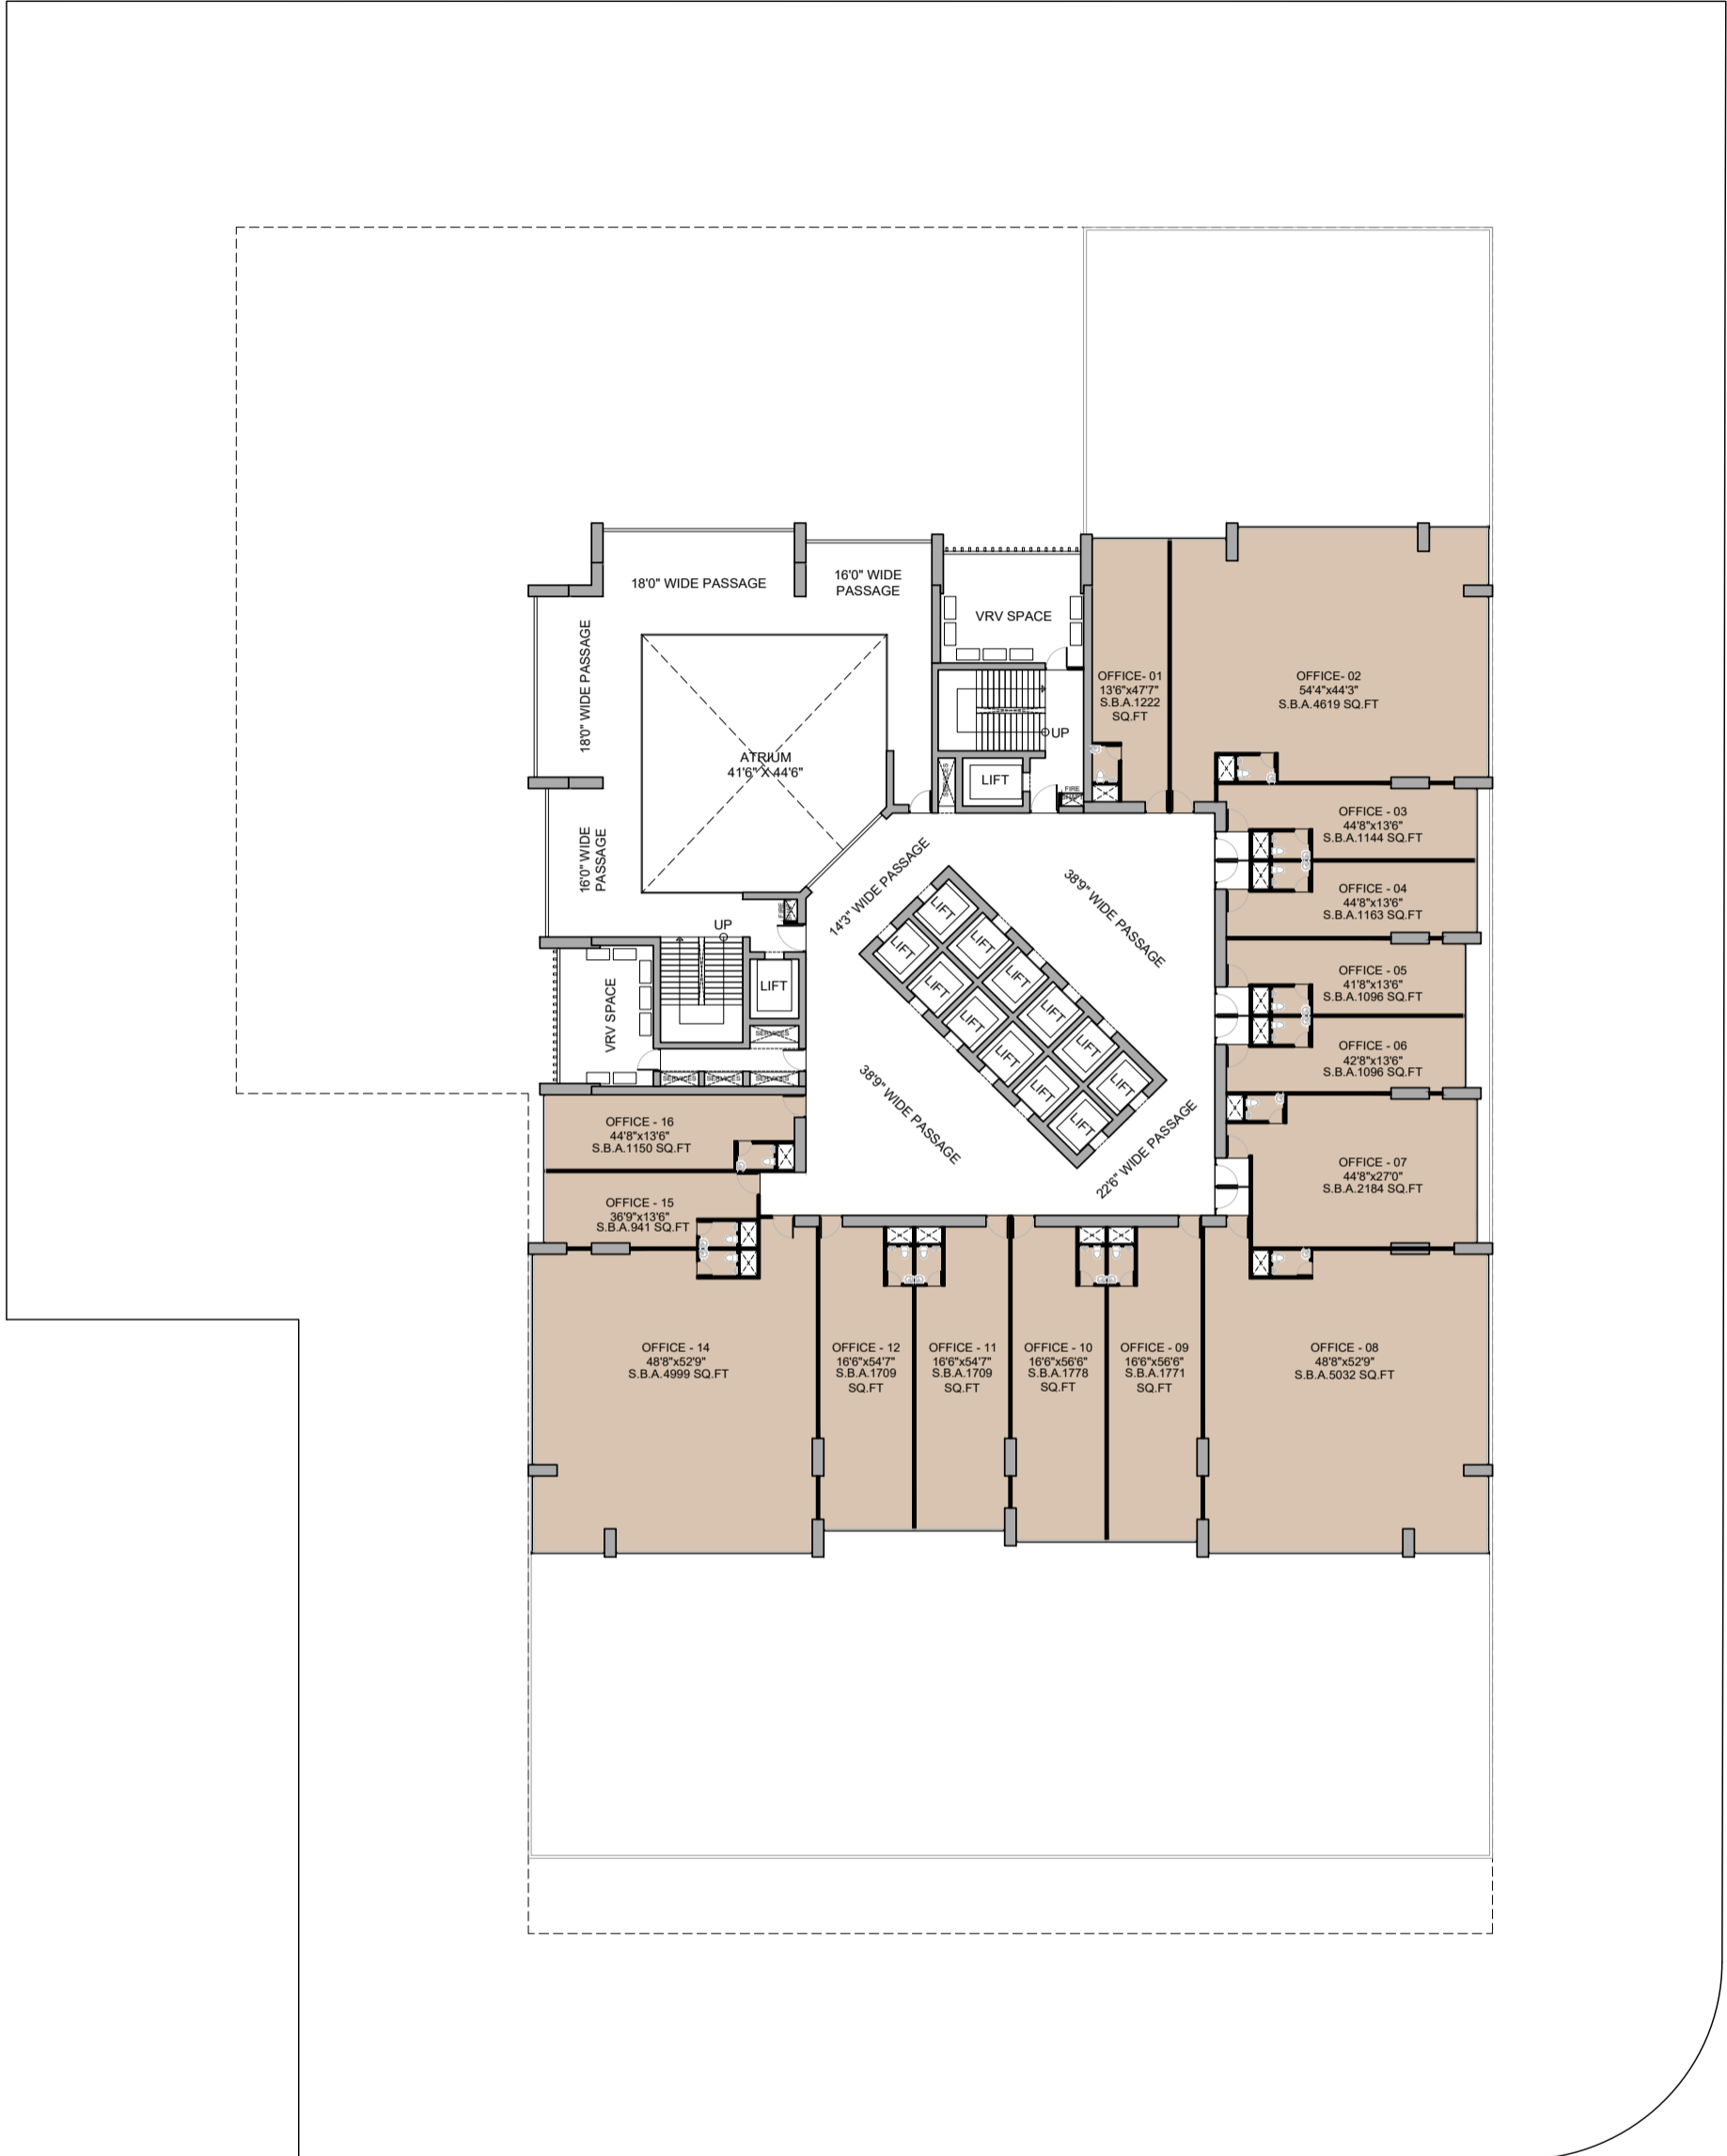

COMMERCIAL @ SG HIGHWAY

CONCEPT PRESENTATION 11

Date - 17-01-2024

PLANS

GROUND FLOOR PLAN

30 MT. WIDE ROAD

SG HIGHWAY

1st FLOOR PLAN

30 MT. WIDE ROAD

SG HIGHWAY

27TH FLOOR PLAN

30 MT. WIDE ROAD

SG HIGHWAY

28TH FLOOR PLAN

30 MT. WIDE ROAD

SG HIGHWAY

29TH FLOOR PLAN

30TH FLOOR PLAN

30 MT. WIDE ROAD

SG HIGHWAY

31ST FLOOR PLAN

30 MT. WIDE ROAD

SG HIGHWAY

32ND FLOOR PLAN

30 MT. WIDE ROAD

SG HIGHWAY

33RD FLOOR TERRACE PLAN

SG HIGHWAY