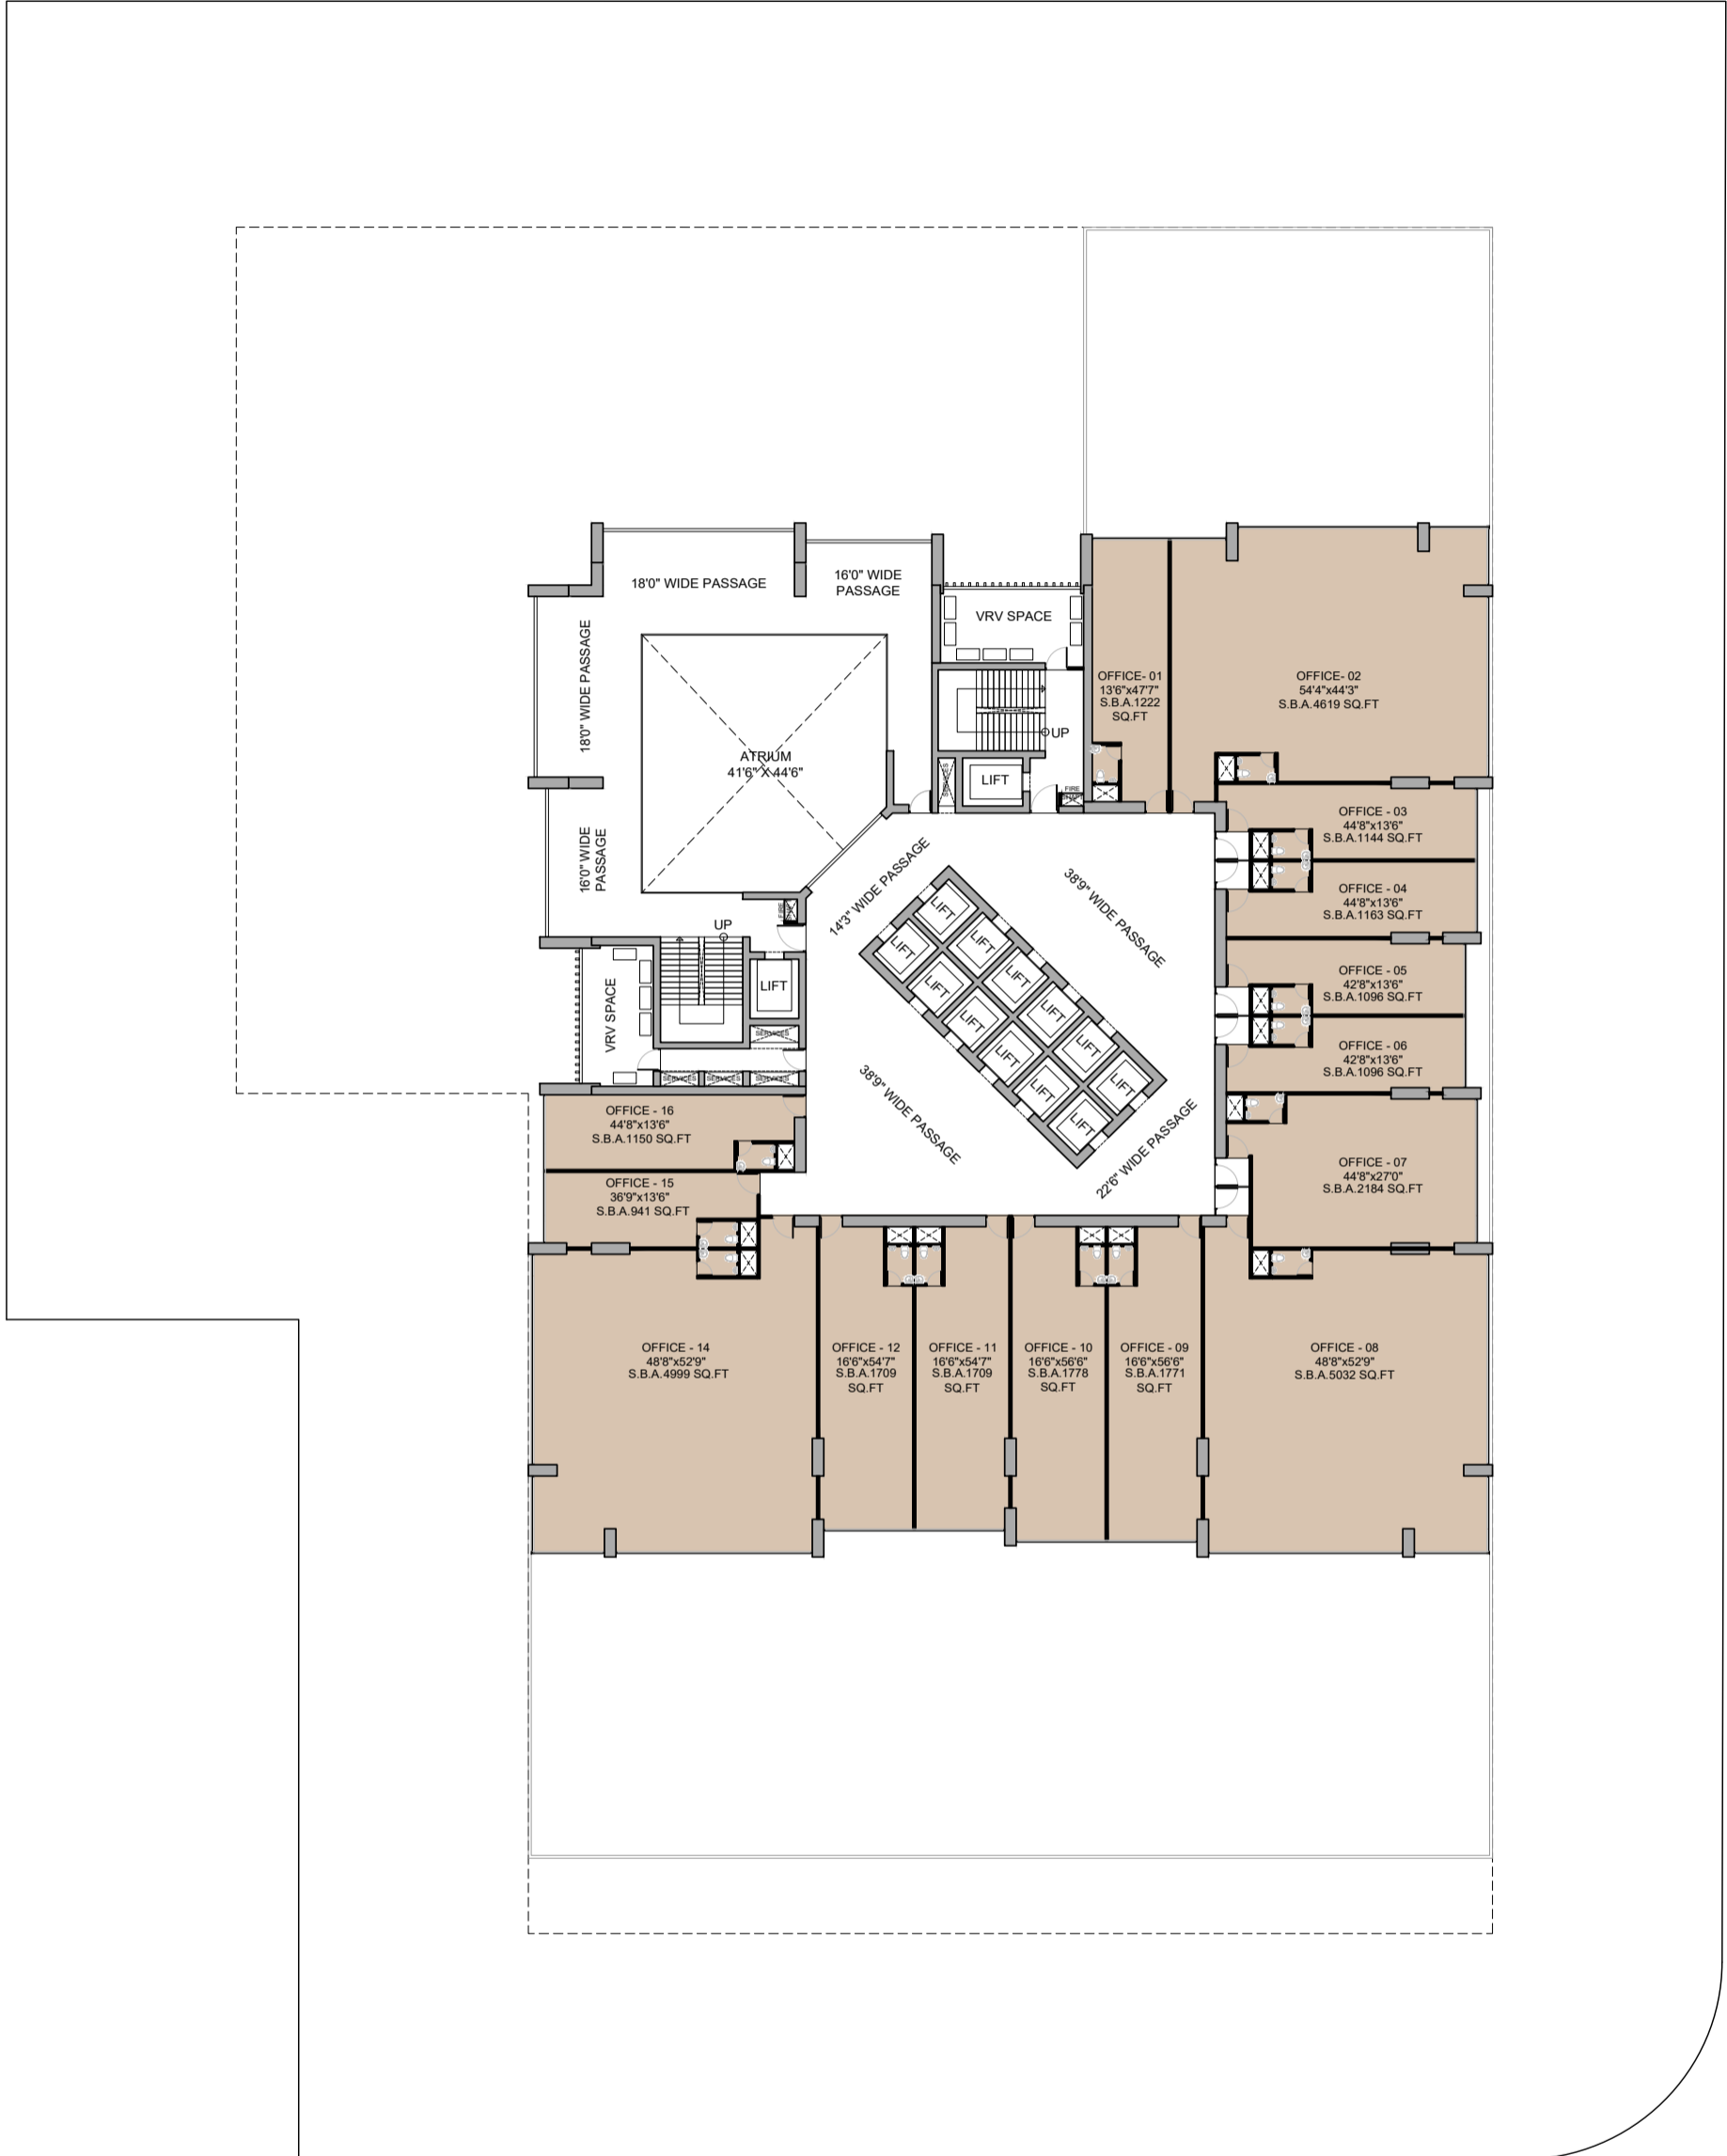

COMMERCIAL @ SG HIGHWAY

CONCEPT PRESENTATION 11

Date - 17-01-2024

PLANS

GROUND FLOOR PLAN

30 MT. WIDE ROAD

SG HIGHWAY

1st FLOOR PLAN

SG HIGHWAY

24TH FLOOR PLAN

30 MT. WIDE ROAD

SG HIGHWAY

25TH FLOOR PLAN

30 MT. WIDE ROAD

SG HIGHWAY

26TH FLOOR PLAN

30 MT. WIDE ROAD

SG HIGHWAY

27TH FLOOR PLAN

30 MT. WIDE ROAD

SG HIGHWAY

28TH FLOOR PLAN

30 MT. WIDE ROAD

SG HIGHWAY