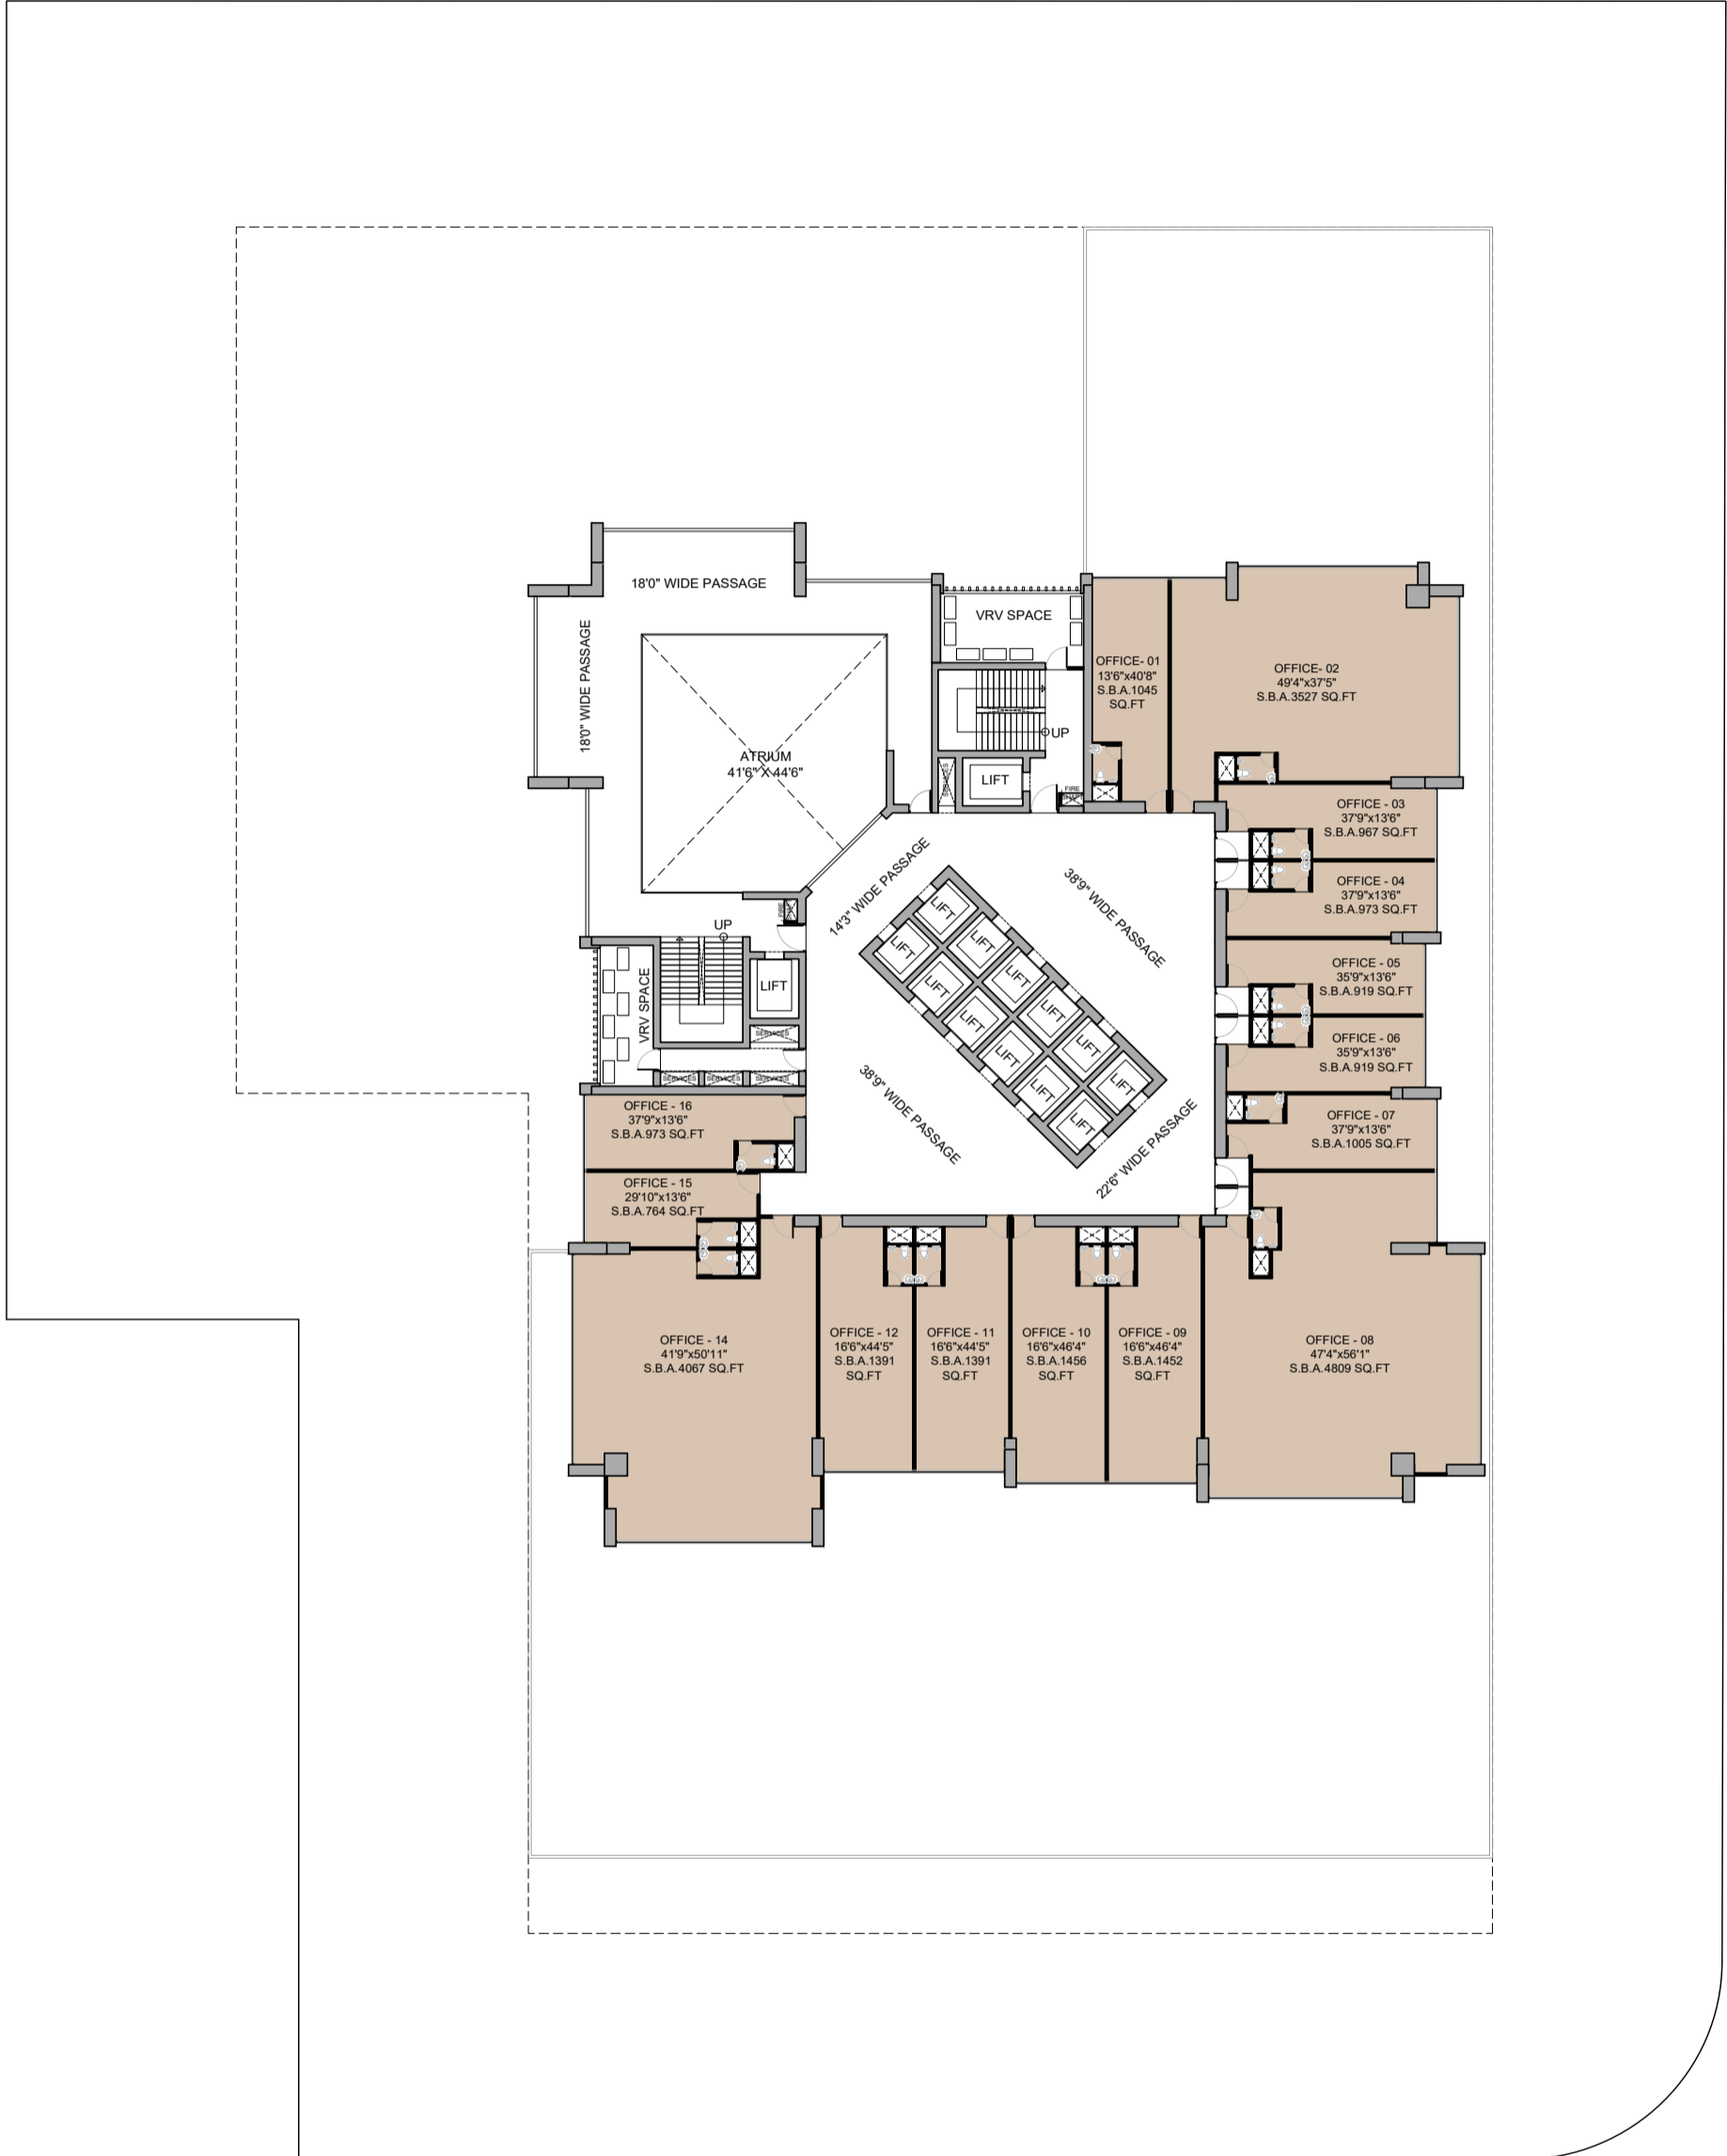

COMMERCIAL @ SG HIGHWAY

CONCEPT PRESENTATION 11

Date - 17-01-2024

PLANS

GROUND FLOOR PLAN

30 MT. WIDE ROAD

SG HIGHWAY

1st FLOOR PLAN

5th FLOOR PLAN

30 MT. WIDE ROAD

SG HIGHWAY

6th FLOOR PLAN

30 MT. WIDE ROAD

SG HIGHWAY

7th FLOOR PLAN

30 MT. WIDE ROAD

SG HIGHWAY

8th FLOOR PLAN

30 MT. WIDE ROAD

SG HIGHWAY

9th FLOOR PLAN

30 MT. WIDE ROAD

SG HIGHWAY

10th FLOOR PLAN

30 MT. WIDE ROAD

SG HIGHWAY

11th FLOOR PLAN

30 MT. WIDE ROAD

SG HIGHWAY

12th FLOOR PLAN

30 MT. WIDE ROAD

SG HIGHWAY